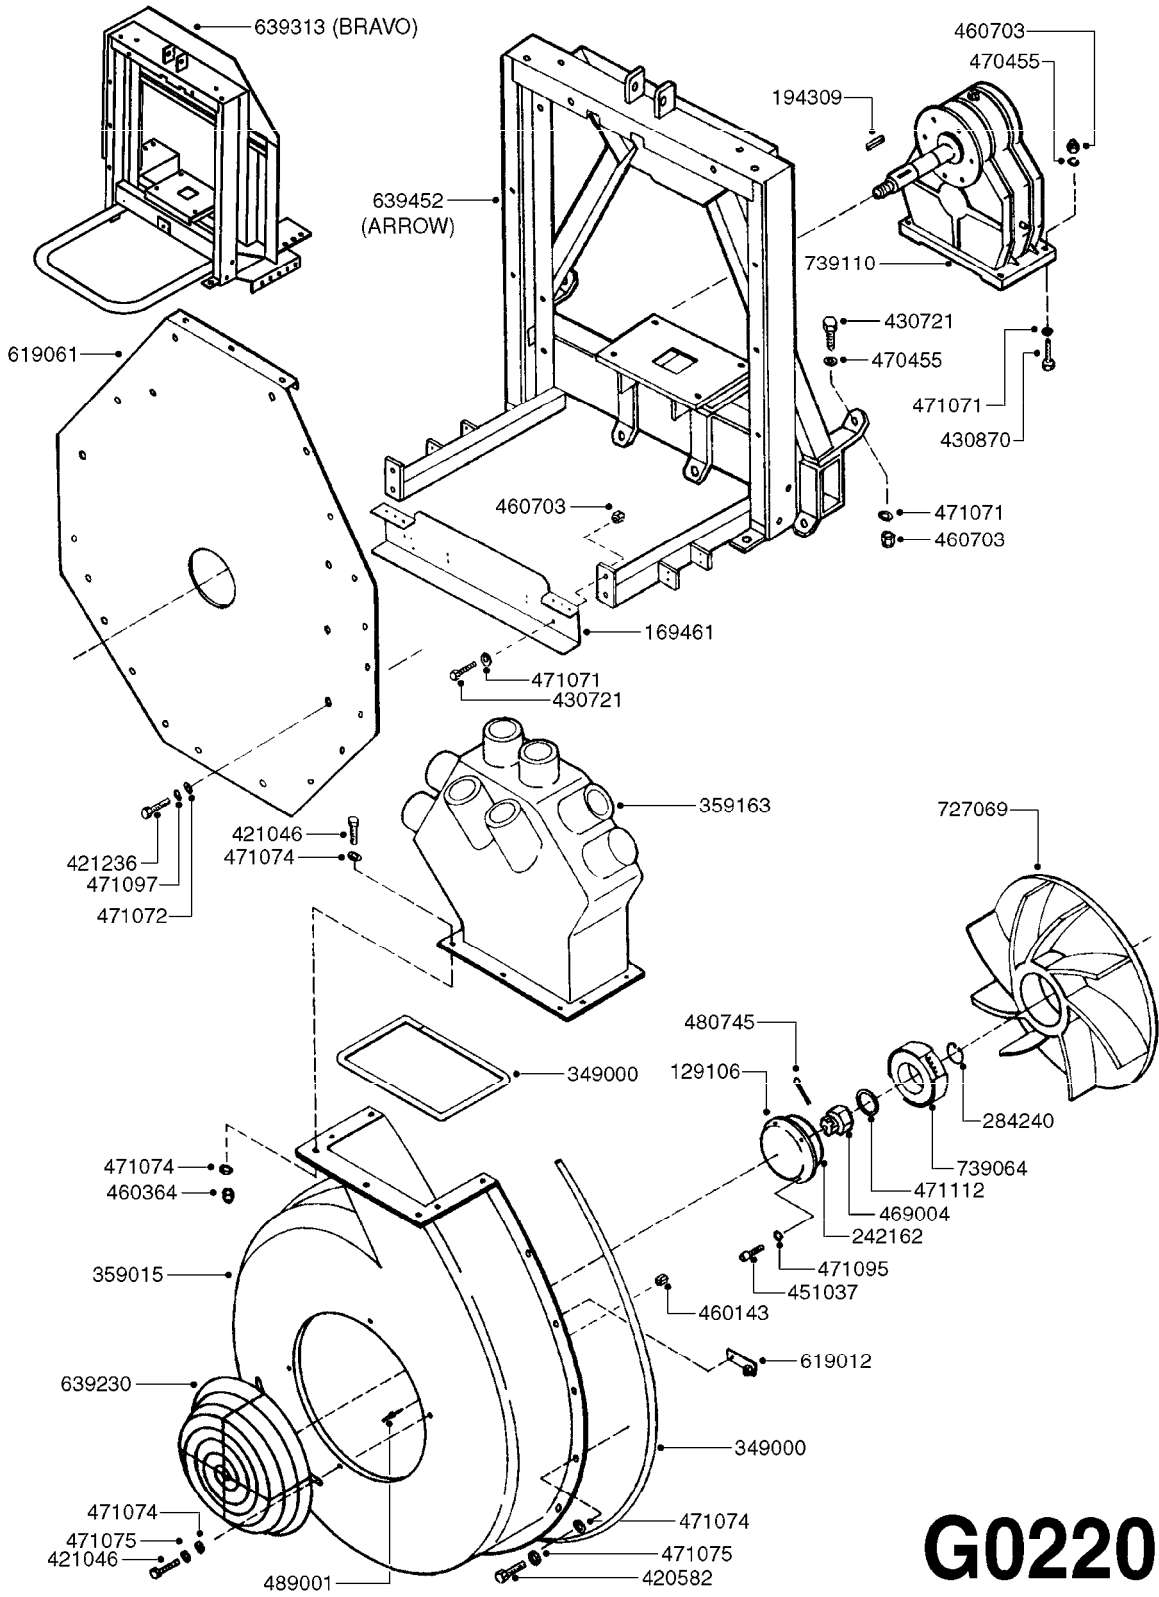

F0160

DRAWBAR - TURNABLE HITCH
F0160-HIN, 01:01:16

Page 1

Date 05.08.2019 11:40

parts-n°	order qty	description
149253	1	WASHER D.80X50X10 TURN.HITCH
149254	1	WASHER D.80X32X10 TURN.HITCH
149258	1	PIN F.TURNABLE HITCH
149303	1	DRAW BOLTS
169396	1	PLATE F. TURNABLE DRAWBAR
219071	1	BEARING 30208A TURN.HITCH
219072	1	BEARING
242203	1	O-RING 79.5X72.5
284235	1	ENGRASADOR M-6/100 RECTO
430507	1	BOLT HEX 8.8 DEL M16X45 FT
459047	1	SET SCREW ALLEN M12X25 DIN 913
459049	1	SET SCREW ALLEN M8X10 DIN 913
460585	1	LOCKING NUT M16 DIN985 A2 SS
469007	1	NUT 1" SAE
469021	1	CASTLE NUT 1-1/4"
469024	1	CASTLE NUT 1-3/4" TURN.HITCH
479024	1	WASHER LOCK D.26 DIN 127
480739	1	PIN SNAP D8 F.ROUND
489027	1	ROLL PIN 6 x 100
489028	1	COTTER PIN 6 X 8
619440	1	HEADTUBE FOR TURN.DRAWBAR
639366	1	CENTER BEAM TURN.HITCH
639367	1	CENTER PIVOT - TURN.HITCH
835185	1	DRAWBAR TURNABLE F.TG BV CR

24002503 - Ø 5" (125mm)

24002403 - Ø 4" (100mm)

259034 - Ø 5" (125mm) L=29-1/2" (750mm) PVC

259035 - Ø 4-3/8" (110mm) L=39-3/8" (1000mm) PVC

349012 - Ø 4" (100mm) L=37-3/8" (950mm) PVC

349026 - Ø 5-1/2" (140mm) / Ø 4-3/8" (110mm) PVC

349030 - Ø 5-1/2" (140mm) / Ø 3-1/2" (90mm) PVC

349025 - Ø 5" (125mm) / Ø 4-3/8" (110mm) PVC

349023 - Ø 5" (125mm) PVC

G0420

TUBES & HOSES
G0420-HIN, 01:01:16

Page 1

Date 05.08.2019 11:40

parts-n°	order qty	description
259034	1	PVC HOSE D125MM X 0.75M
259035	1	PVC HOSE D100MM X 1.0M
349012	1	PVC TUBE D100MM X 950MM
349023	1	GREY PVC LID D125MM
349025	1	CONNECT.PIECE PVC D125MM-110MM
349026	1	CONICAL REDUC.PVC D140MM-100MM
349030	1	140MM-90MM PVC ADAPTER
24002403	1	HOSE R X TPR 4" BLACK
24002503	1	HOSE R X TPR 5" BLACK