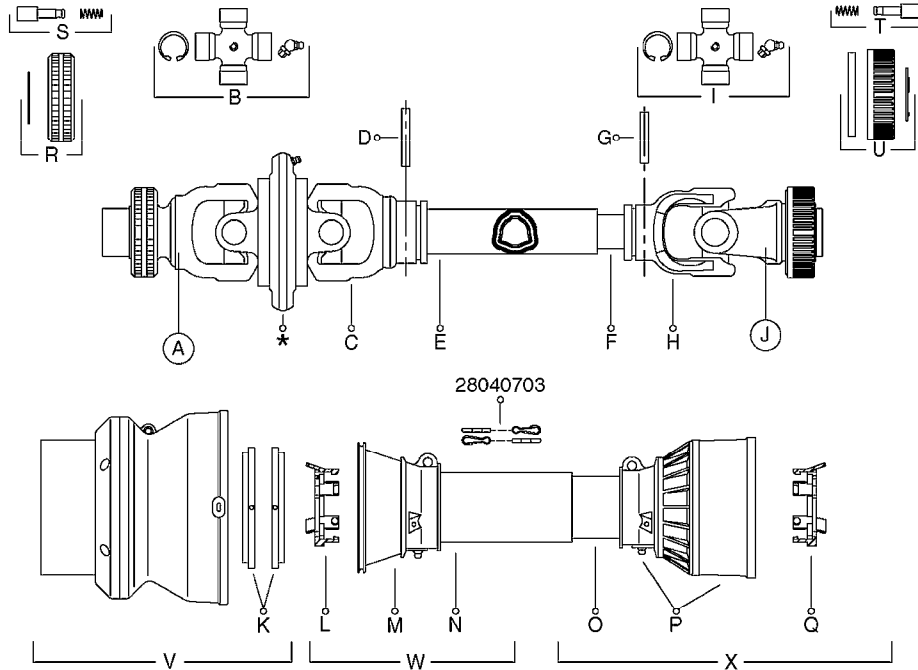

SUCTION SIDE OF PUMP

PRESSURE SIDE OF PUMP

COMPLETE PUMP
(NLA) REPLACED BY 364 PUMP (SEE PAGE A0280)

A0300

PUMP - 361/363 FITTINGS
A0300-HIN, 28:05:19

Page 1
Date 05.08.2019 11:40

parts-n°	order qty	description
145997	1	FITT.DK S-93 FORK
231022	1	FITT.DK ELB. 1' BSP GF 121
242351	1	O-RING D69.5X3.0 VITON F.S-93
242353	1	O-RING 3 X 44.2 VITON
320095	1	FITT.DK NUT 1" BSP
320132	1	FITT.DK HN 1" BSP
320821	1	FITT.DK NUT 1-1/2" BSP
321451	1	FITT.DK ELB.1-1/2 X1-1/4 80DEG
322321	1	FITT.DK S-67 X 1"BSP MALE
322322	1	FITT.DK S-67 X 1-1/4"BSP MALE
322323	1	FITT.DK S-93 X 1-1/2"BSP MALE
330326	1	O-RING D30/D24X2 F.1"NUT
330341	1	FITT.DK HB 1" F. 1" NUT
331262	1	FITT.DK HB 1-1/2" F. 1-1/2"NUT
331273	1	O-RING D44/D38X2 F.1-1/2"
334243	1	FITT.DK S-67 ELB.1"
334410	1	PROTECTION PUM
334445	1	FITT.DK S-67 ELB.1-1/2"
334647	1	FITT.DK S93 ELB 1-1/2" 90 PVC
334680	1	CLAMP HOSE PLASTIC 1"
420917	1	BOLT HEX 8.8 RAW M8X12 FT
459014	1	ALLEN SCREW M8 X 15 GALV.DIN93
461217	1	NUT HEX M5 LOCK
471074	1	WASHER M8 ELZ
471132	1	WASHER D24/D8.4 X 2 SS
727225	1	FITT.DK S-93 ELB.2'PVC W/ORING
727226	1	FITT. S93 2-1/2" 90° S W/O-RING
14012200	1	FITT.DK S-67 FORK W/M5 THREADS
28030103	1	CLAMP HOSE GEAR P5/4-S1.5"6724
28030203	1	CLAMP HOSE T-BOLT S2" 235-67
28030303	1	CLAMP HOSE T-BOLT S2.5" 235-76
39145300	1	PTO SHIELD Ø203 4-POLET MACHINED
92702603	1	HOSE PVC SUCT GRAY 1-1/2"
92702703	1	HOSE PVC SUCT GRAY 2"
92702803	1	HOSE PVC SUCT GRAY 2.5"
92712403	1	HOSE R X1" X300PSI WP X0012"