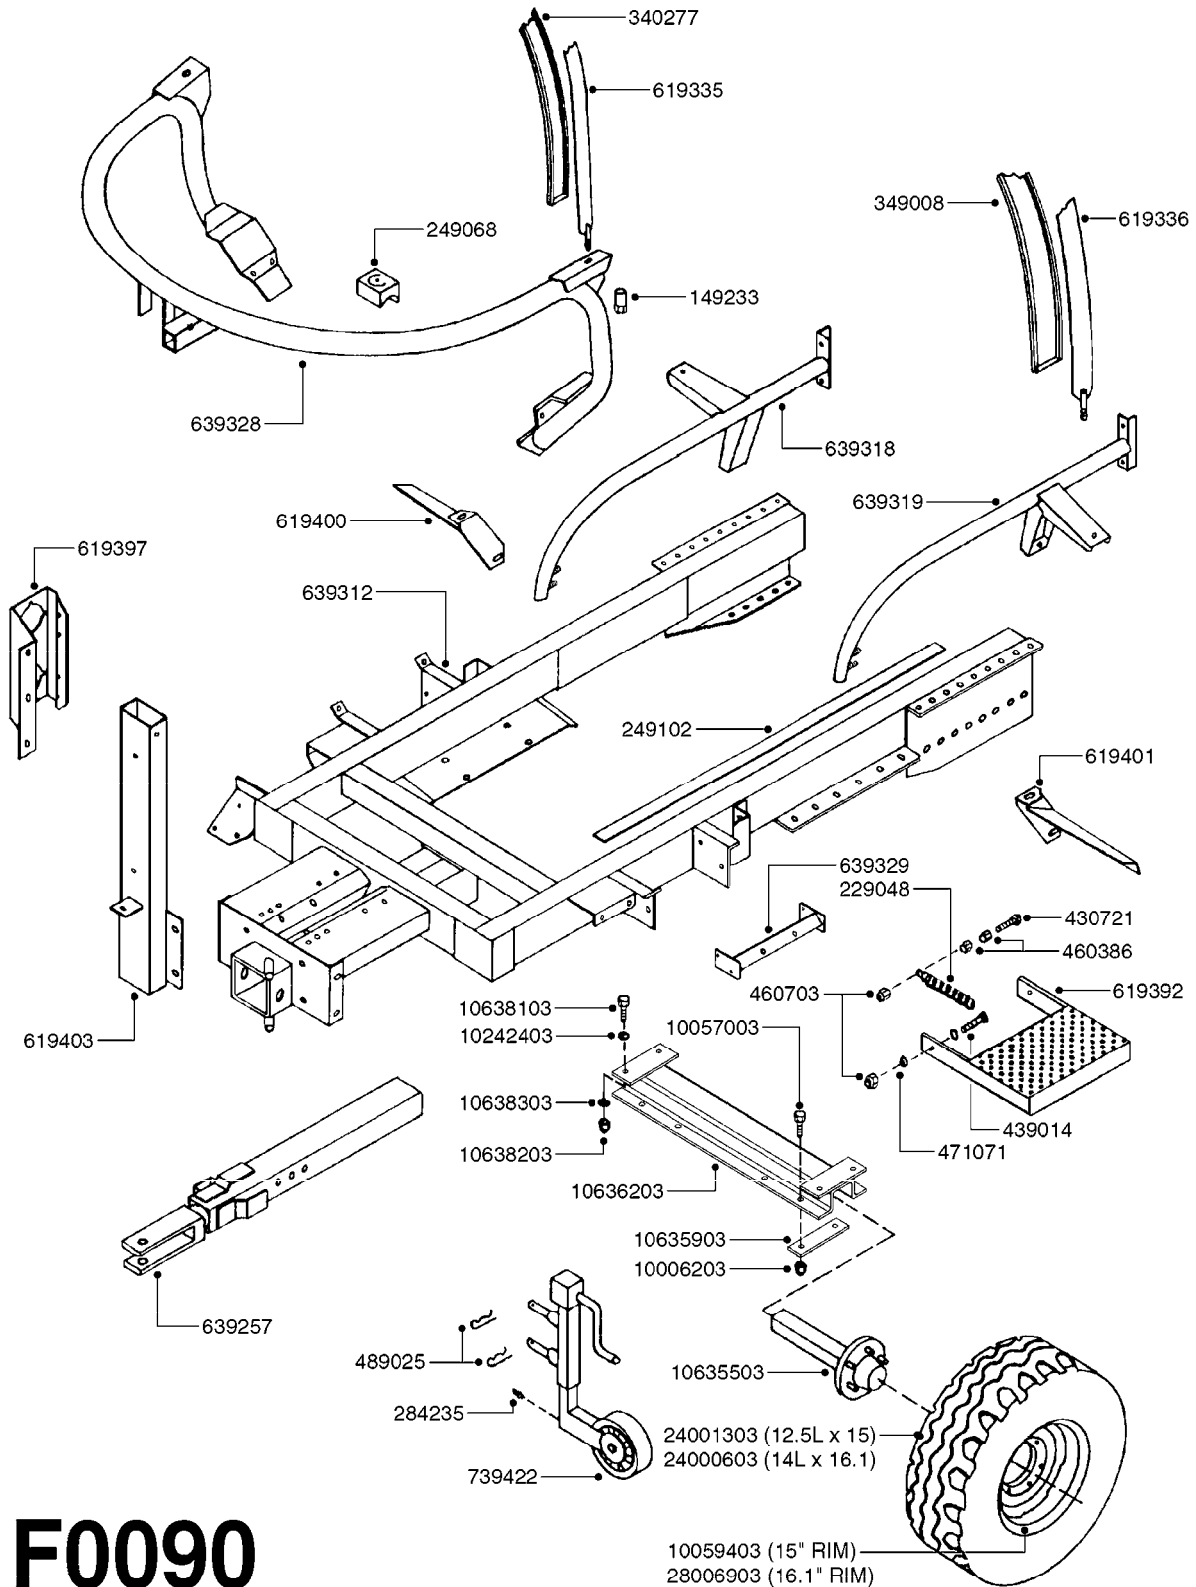

F0090

FRAME - TANGO/BRAVO/CONDOR 500
F0090-HIN, 01:01:16

Page 1
Date 05.08.2019 11:40

parts-n°	order qty	description
149233	1	SPACER NUT
229048	1	MR SPRING ADAPTABLE FOOTREST
249068	1	RUBBER BLOCKS 63X63X29
249102	1	TANK PACKING 15X60 EPDM-70
284235	1	ENGRASADOR M-6/100 RECTO
340277	1	TANK PACKING - 40mm WIDE x 12"
349008	1	TANK PACKING - 120MM WIDEX12"
430721	1	BOLT HEX 8.8 DEL M12X40 FT
439014	1	BOLT HEX 8.8 DEL M12X35
460386	1	NUT HEX M12X1.75
460703	1	NUT HEX M12X1.75 LOCK DIN985A2 SS
471071	1	WASHER M12 GALV
489025	1	'R' PIN D.4
619335	1	STEEL TANK STRAP L=1750 X 40
619336	1	STEEL TANK STRAP L=1950 X 120
619392	1	FOOT STEP TANGO/BRAVO/CONDOR
619397	1	MANIFOLD BRACKET CONDOR
619400	1	MUD SCRAPER CONDOR RH
619401	1	MUD SCRAPER CONDOR LH
619403	1	FRONT FRAME SUPPORT - CONDOR
639257	1	DRAWBAR F.TANGO/BRAVO/CONDOR
639312	1	FRAME CONDOR 500 GAL.
639318	1	TANK SUPPORT CONDOR 500 - RH
639319	1	TANK SUPPORT CONDOR 500 - LH
639328	1	FRONT TANK SUPPORT-CONDOR 500
639329	1	FOOT STEP MNT.BRKT. - CONDOR
739422	1	CPL. JACK STAND FOR TANGO
10006203	1	NUT HEX NC LOCK 5/8"
10057003	1	BOLT HEX 5/8 NC GR.5 02.50'
10059403	1	RIM 15X10 X 8-8-6 +1.062OFFSET
10242403	1	WASHER PLATE 9/16
10635503	1	INSERT ASSY MIST/BLWR 270/500G
10635903	1	CLAMP PLATE F.AXLE M/B 270/500
10636203	1	AXLE BEAM W/M M/B 270/500G
10638103	1	BOLT HEX 9/16 NF GR5 01.50'
10638203	1	NUT HEX NF 9/16'
10638303	1	WASHER LOCK 9/16'
24000603	1	TIRE 14L X 16.1 8 PLY
24001303	1	TIRE 12.5L-15SL 12 PLY
28006903	1	WHEEL RIM 16.1" X 11" 8-8-6"