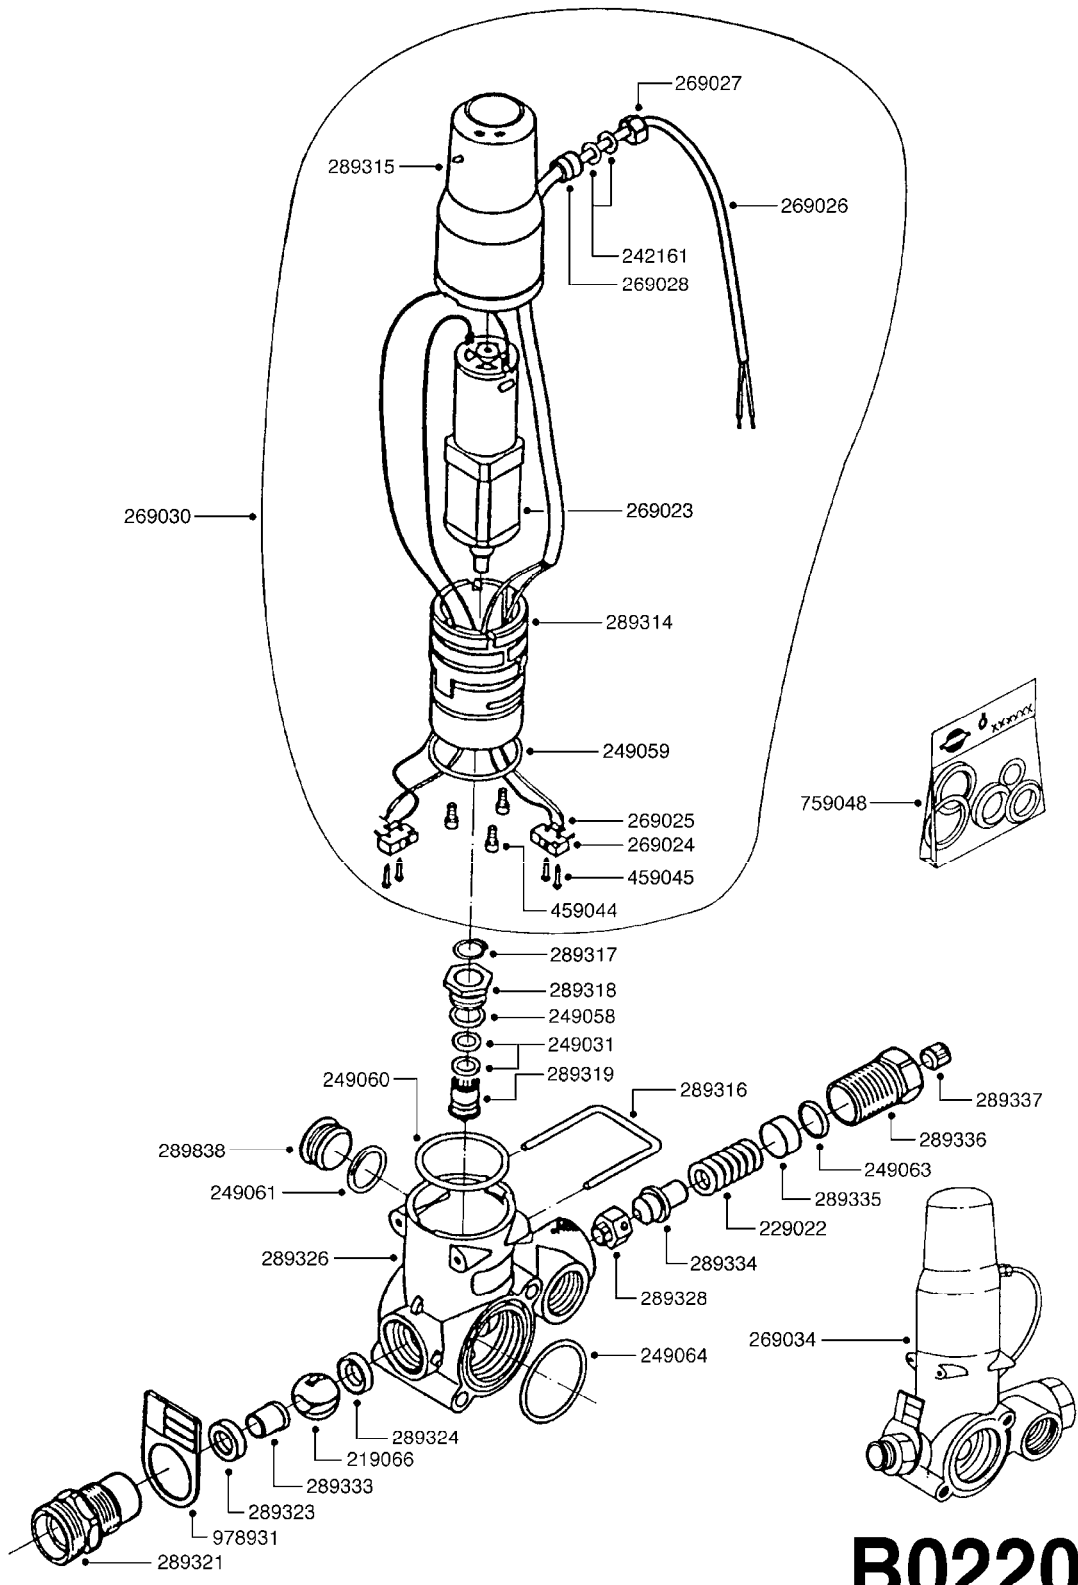

B0210

BOOM SECTION VALVE - CB/2
B0210-HIN, 01:01:16

Page 1

Date 05.08.2019 11:40

parts-n°	order qty	description
219067	1	BALL F.VALVE CB/2
229023	1	SPRING FOR CB/2 VALVE DIAL
242161	1	O-RING 6 X 3.0
249031	1	O-RING
249058	1	O-RING
249059	1	O-RING D47.3 X 2.62
249060	1	O-RING
249062	1	O-RING
249064	1	O-RING
269022	1	CB/2 MOTOR F.SECTION VALVE
269024	1	MICRO SWITCH F. CB/2 MOTOR
269025	1	DIODE 180.306.1
269026	1	ELECTRIC CABLE
269027	1	NUT F.CABLE LOCK
269028	1	GROMMET
269029	1	MOTOR UNIT CB/2 SECTION VALVE
269035	1	VALVE ASSY. BOOM SECTION CB/2
289313	1	PACKING CAP F. CB/2 SECT. VLV.
289314	1	MOTOR HOUSING CB/2
289315	1	MOTOR HOUSING LID CB/2
289316	1	U-CLAMP
289317	1	SNAP RING
289318	1	GUIDE M20 x 1.5
289319	1	HINGED D. 14.95 x 9.2
289320	1	OUTLET FITT.3/4"BSP SECT.VLV.
289322	1	SEAT F.BALL CB/2 VALVE
289325	1	HOUSING F.SECT.VLV.CB/2
289327	1	BUSHING CH-17 M11 x 1 D 8.5
289329	1	ADJUSTMENT HINGE
289330	1	CONNECTION PIECE D 35 M12
289331	1	KNOB F.CONSTANT PRESS. CB/2
289332	1	BUUBLE D.5
459044	1	SCREW
459045	1	SCREW
460703	1	NUT HEX M12X1.75 LOCK DIN985A2 SS
759049	1	REPAIR KIT CB/2 BOOM SEC.VALVE
978931	1	I.D. TAG