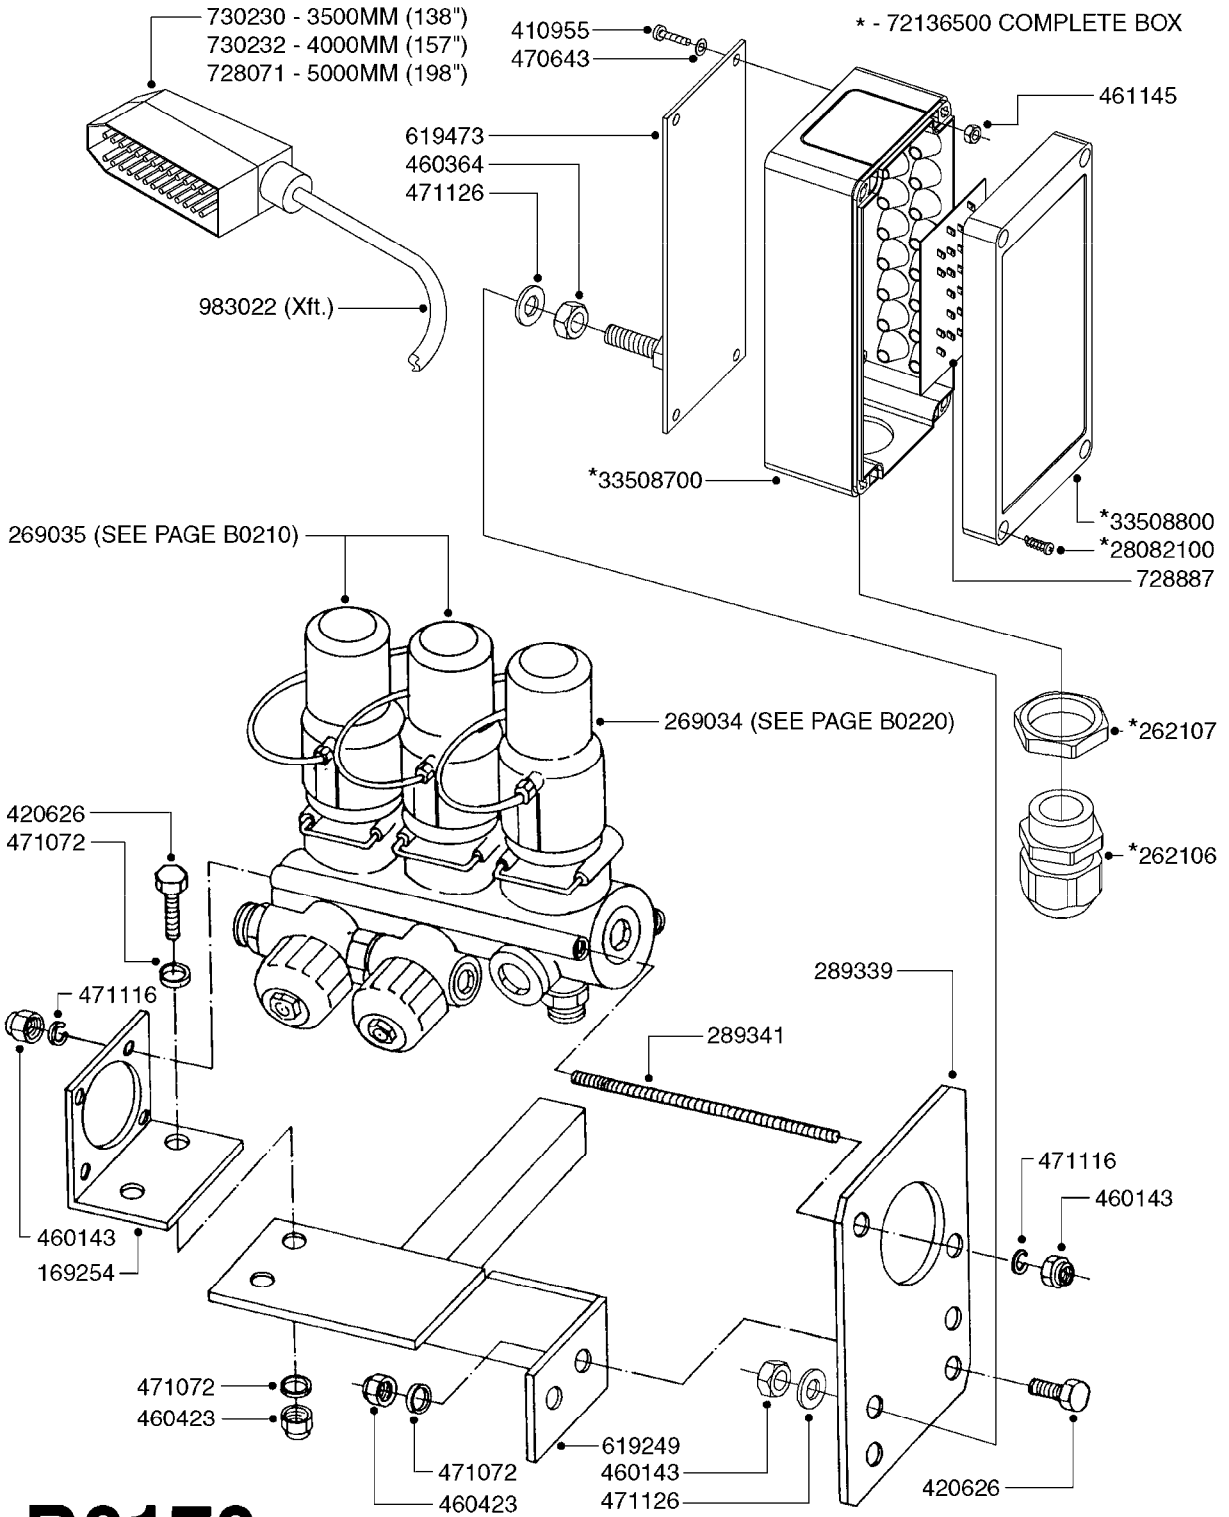

B0160

CB/2 CONTROL - ELECTRIC
B0160-HIN, 01:01:16

Page 1

Date 05.08.2019 11:40

parts-n°	order qty	description
200040	1	FITT. ARAG 1"
231962	1	ELBOW BRASS 1/2"
232080	1	FITT. ELBOW 1/2"BSP M/F BRASS
241441	1	O-RING D29.3X3
242177	1	O-RING D25.4 X 20.2 X 2.6
284275	1	GAUGE 4"SS BOT.PSI200 28026103
284585	1	CLAMP HOSE GEAR 1" MINI 020
320084	1	FITT.DK NUT 1/2" BSP
320095	1	FITT.DK NUT 1" BSP
320106	1	FITT.DK CAPNUT 1" BSP
320283	1	FITT.DK NUT 3/4"BSP
320331	1	FITT.DK TEE 1" - 1" - 3/4" BSP
320821	1	FITT.DK NUT 1-1/2" BSP
321215	1	FITT.DK HOUSING F. AGITATION
322138	1	FITT.DK ELB 1"M X 1"F BSP
329016	1	BØJNING
330212	1	O-RING D19/D14X2.4 F.1/2"NUT
330315	1	O-RING D18.4/D13X.6
330326	1	O-RING D30/D24X2 F.1"NUT
330341	1	FITT.DK HB 1" F. 1" NUT
330595	1	O-RING D24.6/D20X2.1 -3/4"
330687	1	FITT.DK HB 1/2" F. 1/2" NUT
330691	1	FITT.DK HB 3/4'F.3/4' NUT
331111	1	VALVE SEAT FOR 1/2" DISTRIBUT.
334059	1	FITT.DK EL 1" 110 DEG.F.1-1/2"
334531	1	CLAMP HOSE PLASTIC 3/4"
334534	1	CLAMP HOSE PLASTIC 1/2"
709741	1	VALVE ASSY. 1/2" FLIP LEVER
841844	1	OP.UNIT CB/2
92702103	1	HOSE R X1/2" X300PSI WP X0012"
92702403	1	HOSE PVC SUCT GRAY 1"
92703203	1	HOSE R X3/4" X300PSI WP X0012"