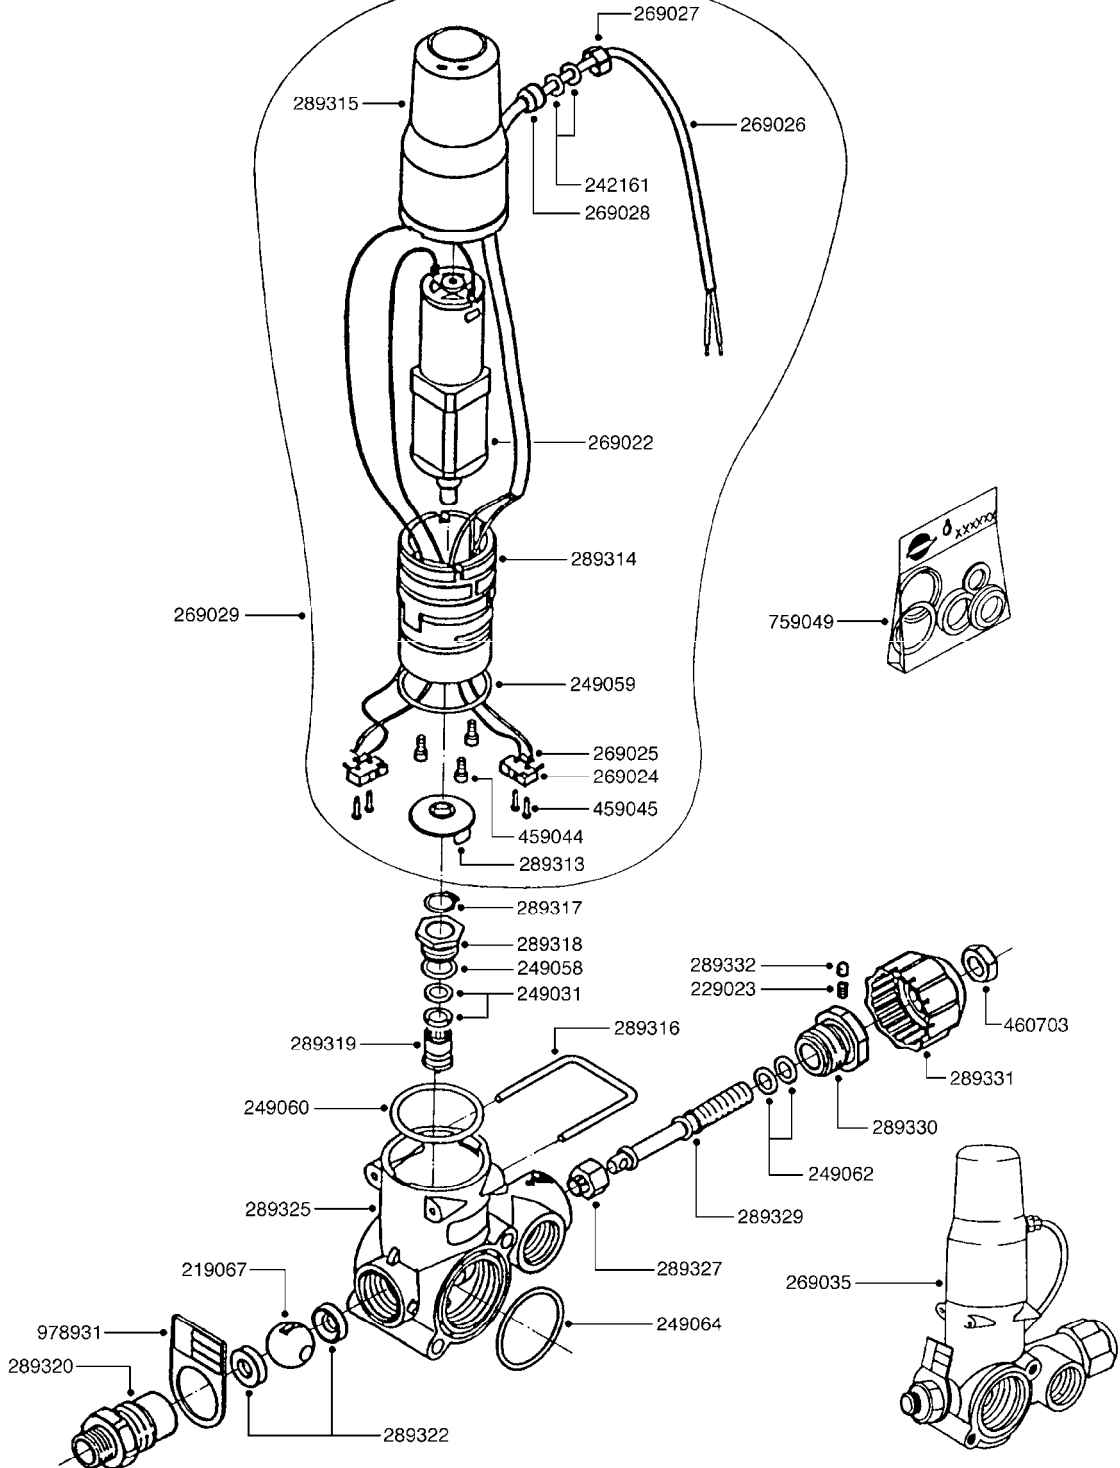

B0210

BOOM SECTION VALVE - CB/2
B0210-HIN, 01:01:16

Page 1

Date 05.08.2019 11:40

parts-n°	order qty	description
219067	1	BALL F.VALVE CB/2
229023	1	SPRING FOR CB/2 VALVE DIAL
242161	1	O-RING 6 X 3.0
249031	1	O-RING
249058	1	O-RING
249059	1	O-RING D47.3 X 2.62
249060	1	O-RING
249062	1	O-RING
249064	1	O-RING
269022	1	CB/2 MOTOR F.SECTION VALVE
269024	1	MICRO SWITCH F. CB/2 MOTOR
269025	1	DIODE 180.306.1
269026	1	ELECTRIC CABLE
269027	1	NUT F.CABLE LOCK
269028	1	GROMMET
269029	1	MOTOR UNIT CB/2 SECTION VALVE
269035	1	VALVE ASSY. BOOM SECTION CB/2
289313	1	PACKING CAP F. CB/2 SECT. VLV.
289314	1	MOTOR HOUSING CB/2
289315	1	MOTOR HOUSING LID CB/2
289316	1	U-CLAMP
289317	1	SNAP RING
289318	1	GUIDE M20 x 1.5
289319	1	HINGED D. 14.95 x 9.2
289320	1	OUTLET FITT.3/4"BSP SECT.VLV.
289322	1	SEAT F.BALL CB/2 VALVE
289325	1	HOUSING F.SECT.VLV.CB/2
289327	1	BUSHING CH-17 M11 x 1 D 8.5
289329	1	ADJUSTMENT HINGE
289330	1	CONNECTION PIECE D 35 M12
289331	1	KNOB F.CONSTANT PRESS. CB/2
289332	1	BUUBLE D.5
459044	1	SCREW
459045	1	SCREW
460703	1	NUT HEX M12X1.75 LOCK DIN985A2 SS
759049	1	REPAIR KIT CB/2 BOOM SEC.VALVE
978931	1	I.D. TAG