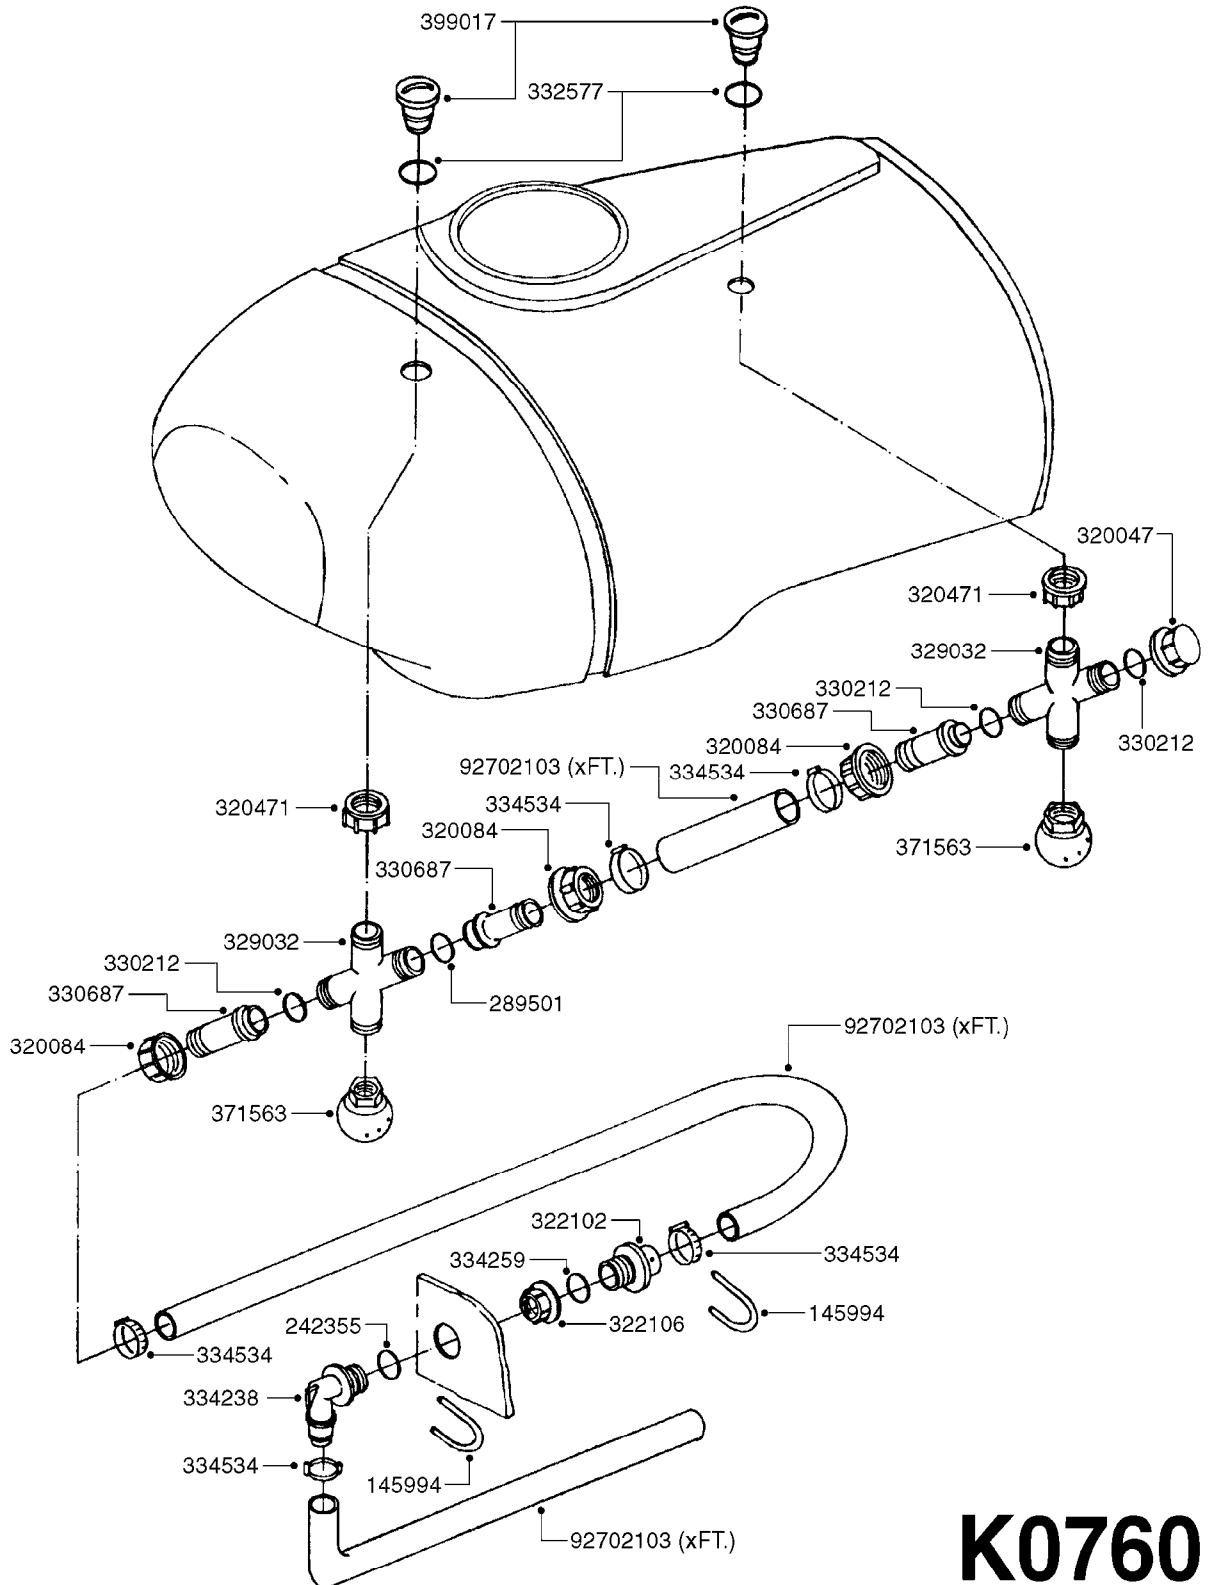

K0760

RINSE SYST. -TANGO/BRAVO/CONDOR
K0760-HIN, 01:01:16

Page 1

Date 05.08.2019 11:40

parts-n°	order qty	description
145994	1	FITT.DK S-40 FORK
242355	1	O-RING D19.2X3.0 VITON F.S-40
289501	1	O-RING 11 X 2.5
320047	1	FITT.DK CAPNUT 1/2" BSP
320084	1	FITT.DK NUT 1/2" BSP
320471	1	FITT.DK NUT 1" BSP JAMB
322102	1	FITT.DK S-40 BULKHEAD
322106	1	FITT.DK S-40 BULKHEAD NUT
329032	1	4-WAY FITTING M-1/2"
330212	1	O-RING D19/D14X2.4 F.1/2"NUT
330687	1	FITT.DK HB 1/2" F. 1/2" NUT
332577	1	O-RING D38/D30X4 F.1" PUR.
334238	1	FITT.DK S-40 ELB.1/2"
334259	1	GASKET F. S-40 BULKHEAD
334534	1	CLAMP HOSE PLASTIC 1/2"
371563	1	NOZZLE FOR TANK RINSE
399017	1	NYLON FITTING 1" F.NOZZLE
92702103	1	HOSE R X1/2" X300PSI WP X0012"