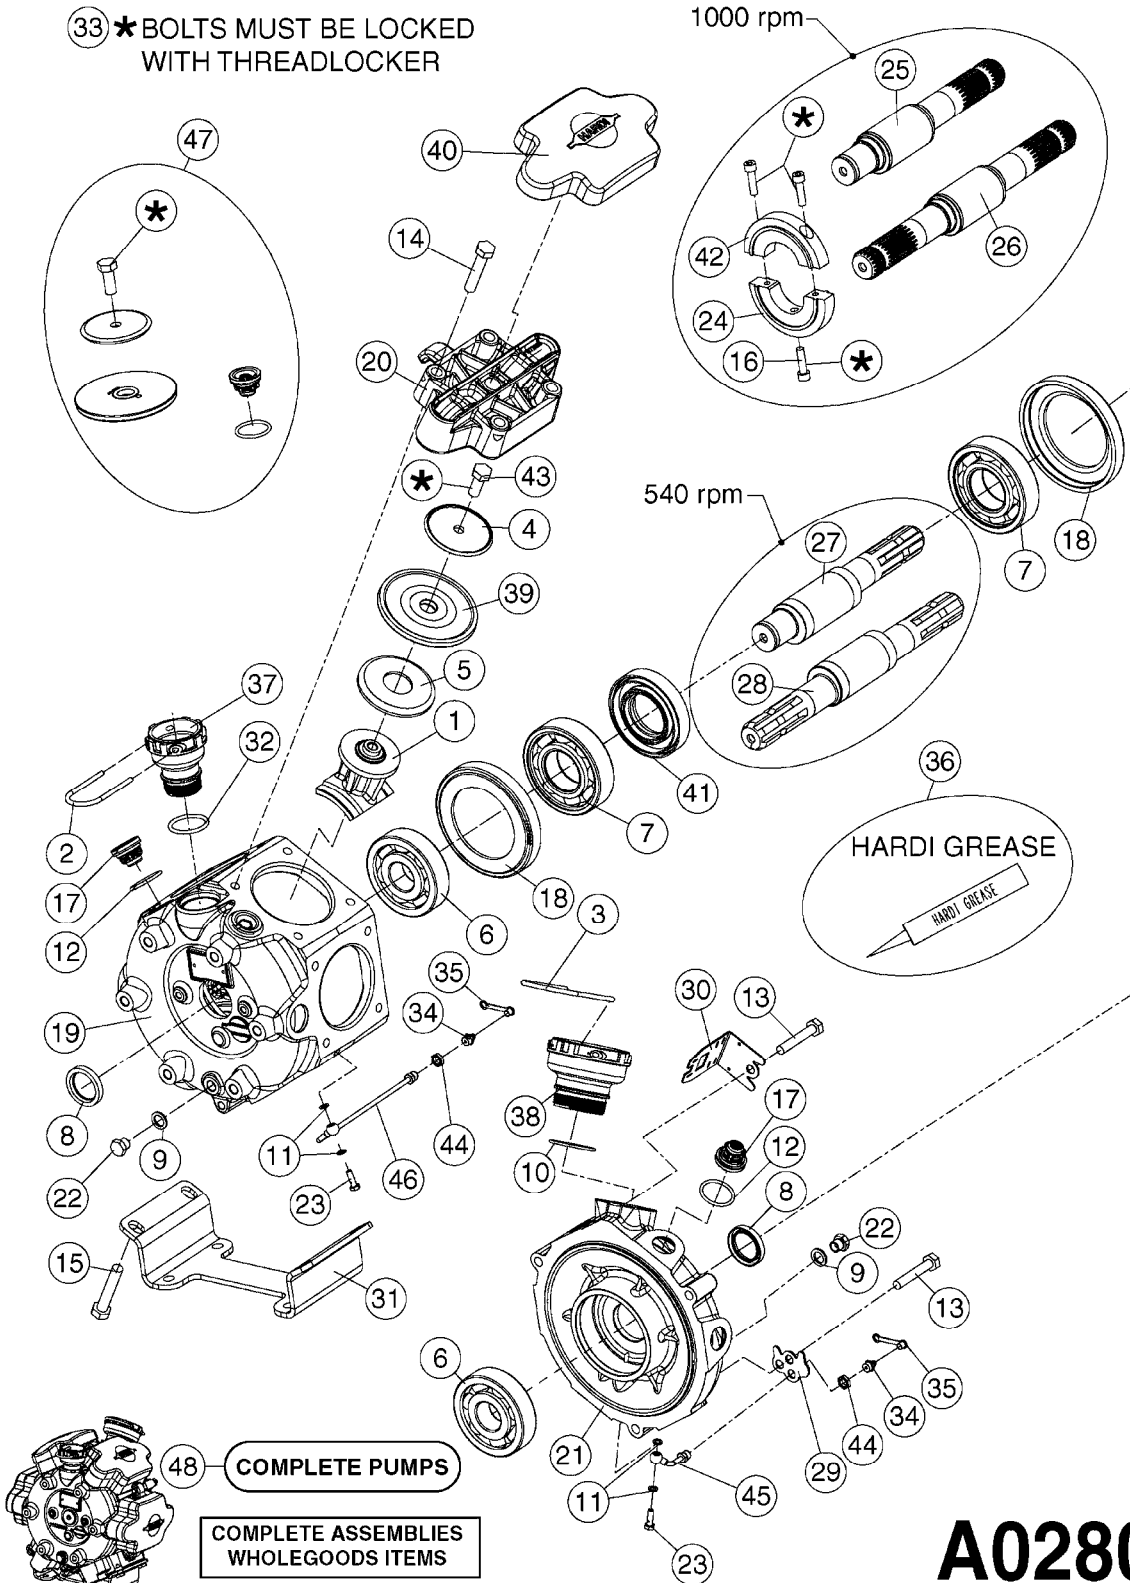

33 *BOLTS MUST BE LOCKED WITH THREADLOCKER

1000 rpm

540 rpm

PUMP - 364 540/1000 RPM
A0280-HIN, 24:04:19

Page 1
Date 05.08.2019 11:40

Pos.	parts-n°	order qty	description
1	111622	1	CONNECTING ROD 463/5.5MM
1	111628	1	CONNECTING ROD 363/5.5 PUMP
1	111629	1	CONNECTING ROD 363/364-7 PUMP
1	111630	1	CONNECTING ROD 363/364-10 PUMP
2	145996	1	FITT.DK S-67 FORK
3	145997	1	FITT.DK S-93 FORK
4	161174	1	DIAPHRAGM DISC SS 361/363/364 PUMP
5	161372	1	DIAPHRAGM BACKING DISC,320-361
6	210221	1	BEARING BALL 6407
7	210232	1	BEARING BALL 6310
8	210243	1	SEAL OIL 35 X 47 X 7
9	241404	1	DOWTY SEAL 1/4"
10	242225	1	O-RING D45.0 X 4.0 RUBBER
11	242374	1	WASHER Ø10/Ø6X1 COPPER
12	330024	1	O-RING D41,1/D34.5 X 3,5
13	420895	1	BOLT HEX 8.8 RAW M10X60
14	430312	1	BOLT HEX 8.8 RAW M12X60
15	430438	1	BOLT HEX 8.8 DEL M12X65
16	450995	1	BOLT ALLEN M8X30 DIN 912 RAW
17	728146	1	VALVE FOR 361(726890/707932)
18	11171900	1	CONROD RING 364/464 MACHINED
19	11172000	1	PUMP HOUSE 364 MACHINED 5/4" BSP RED
20	11172800	1	VALVE COVER 363/364 MACHINED RED
21	11173200	1	FRONTPART 364, 1½" BSP RED
22	14010400	1	PLUG 1/4" BSP
23	14120400	1	BANJOBOLT M6 X 19
24	14120700	1	COUNTERWEIGHT 364/464-1000
25	14137300	1	CRANKSHAFT 364/464-5.5 1000
26	14137900	1	CRANKSHAFT 364/464-5.5 GG 1000
27	14137600	1	CRANKSHAFT 364/464-10
28	14138200	1	CRANKSHAFT 364/464-10 GG
29	16382900	1	GREASE NIPPLE PLATE, 364
30	16390600	1	BRACKET FOR RPM SENSOR
31	16410700	1	PUMP BASE 363/364 BLACK
31	17002400	1	FOOT F. 36X PUMP, RED
32	24266600	1	O-RING D 38,0 X 4,0 70SH.NITR
33	28045503	1	LOCTITE 262 .5ML (.017oz.)
34	28163300	1	GREASE NIPPLE H1 M6X1 DIN 7412
35	28163400	1	CAP F. GREASENIPPLE YELLOW M6X1
36	28164600	1	HARDI PUMP GREASE S3 V550L 1
37	32242200	1	FITTING S67 5/4" KON. RG 2014
38	32242300	1	NIPPLE S93 1,5' KON.RG 2014
39	33511400	1	DIAPHRAGM PUMP 361/361/363/364 PUR
40	33524300	1	COVER PLASTIC 364 PUMP
41	33527200	1	GREASE SPLIT 364/464
42	39136200	1	HALFPART 364/464-1000
43	43099200	1	BOLT HEX SS M12 X 30 DIN933 A4
44	46134000	1	NUT HEX M10x1 H=2.3 NV=14 ELZIN
45	61096800	1	BANJOTUBE SHORT 364 COMPL.
46	61096900	1	BANJOTUBE LONG 364 COMPL.
47	75585900	1	PUMP KIT 364
48	82169500	1	PUMP 364-5.5-MED-1000
48	82169700	1	PUMP 364-5.5-MOD2-1000-OSP
48	82170000	1	PUMP 364-10-STD-540 FK
48	82170300	1	PUMP 364-10-MOD-540-GG THROUGH SHAFT
48	82170400	1	PUMP 364-10-MOD-540-OSP