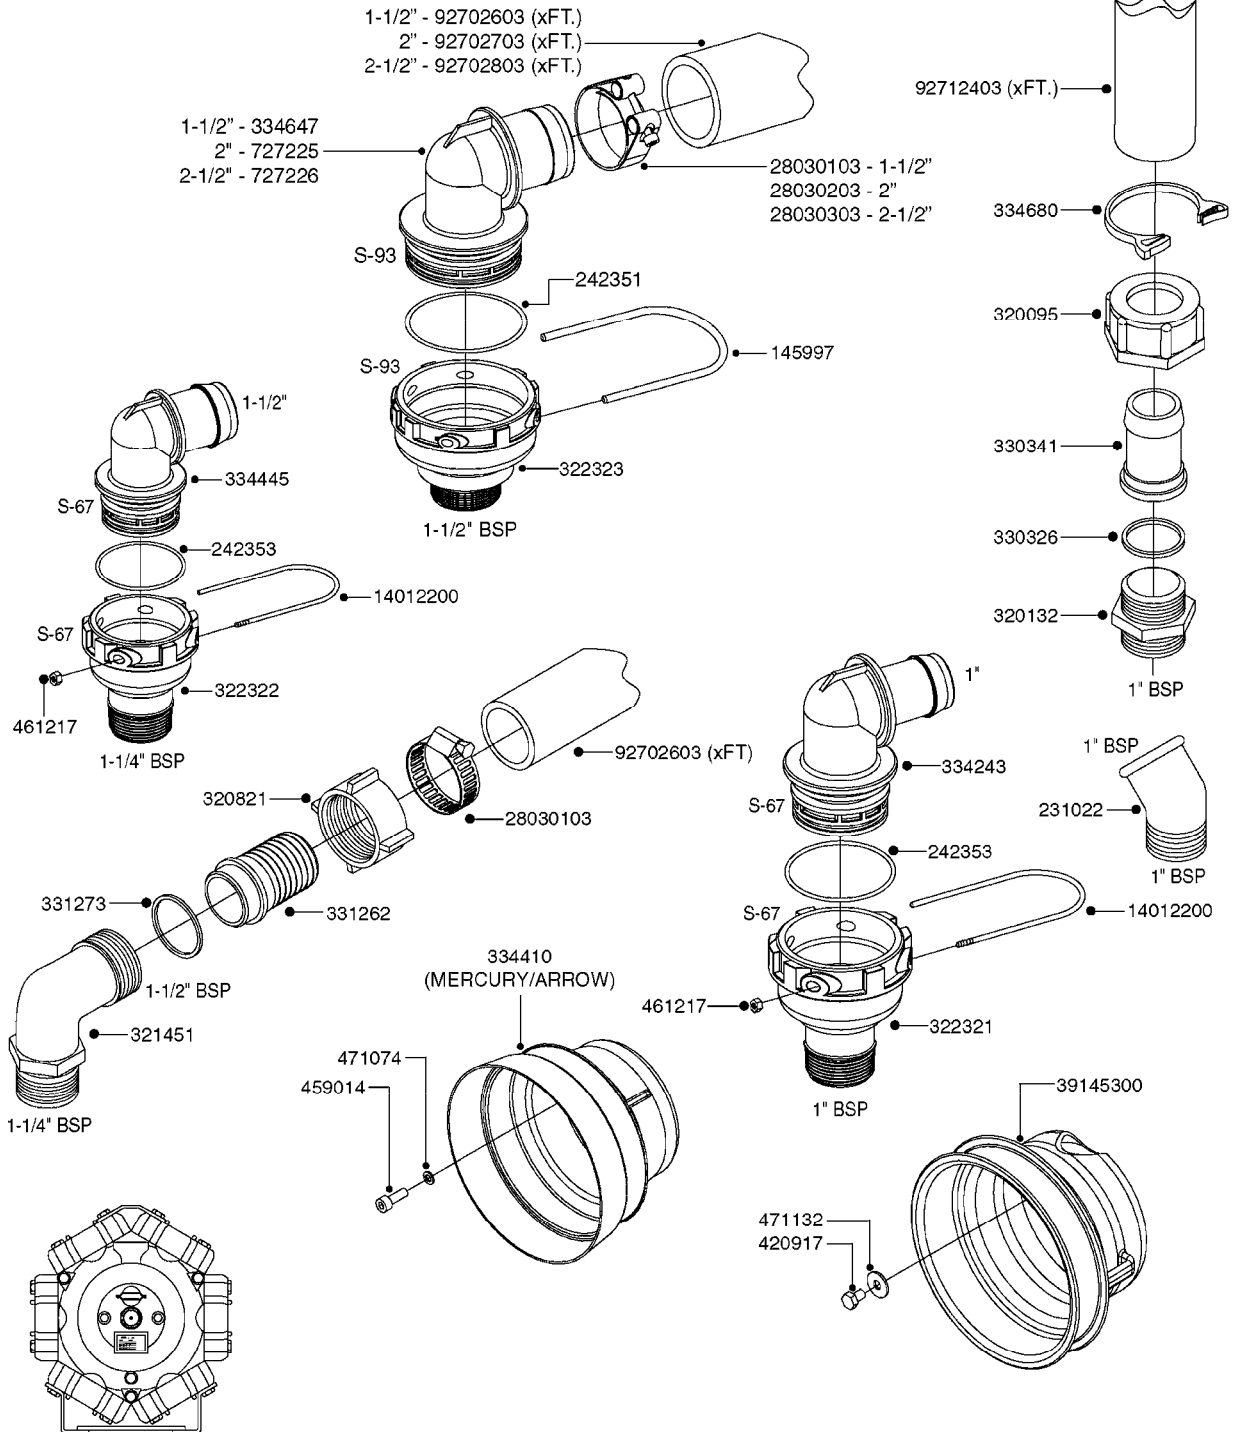

SUCTION SIDE OF PUMP

PRESSURE SIDE OF PUMP

COMPLETE PUMP
(NLA) REPLACED BY 364 PUMP (SEE PAGE A0280)

A0300

PUMP - 361/363 FITTINGS
A0300-HIN, 28:05:19

Page 1
Date 05.08.2019 11:40

parts-n°	order qty	description
145997	1	FITT.DK S-93 FORK
231022	1	FITT.DK ELB. 1' BSP GF 121
242351	1	O-RING D69.5X3.0 VITON F.S-93
242353	1	O-RING 3 X 44.2 VITON
320095	1	FITT.DK NUT 1" BSP
320132	1	FITT.DK HN 1" BSP
320821	1	FITT.DK NUT 1-1/2" BSP
321451	1	FITT.DK ELB.1-1/2 X1-1/4 80DEG
322321	1	FITT.DK S-67 X 1"BSP MALE
322322	1	FITT.DK S-67 X 1-1/4"BSP MALE
322323	1	FITT.DK S-93 X 1-1/2"BSP MALE
330326	1	O-RING D30/D24X2 F.1"NUT
330341	1	FITT.DK HB 1" F. 1" NUT
331262	1	FITT.DK HB 1-1/2" F. 1-1/2"NUT
331273	1	O-RING D44/D38X2 F.1-1/2"
334243	1	FITT.DK S-67 ELB.1"
334410	1	PROTECTION PUM
334445	1	FITT.DK S-67 ELB.1-1/2"
334647	1	FITT.DK S93 ELB 1-1/2" 90 PVC
334680	1	CLAMP HOSE PLASTIC 1"
420917	1	BOLT HEX 8.8 RAW M8X12 FT
459014	1	ALLEN SCREW M8 X 15 GALV.DIN93
461217	1	NUT HEX M5 LOCK
471074	1	WASHER M8 ELZ
471132	1	WASHER D24/D8.4 X 2 SS
727225	1	FITT.DK S-93 ELB.2'PVC W/ORING
727226	1	FITT. S93 2-1/2" 90° S W/O-RING
14012200	1	FITT.DK S-67 FORK W/M5 THREADS
28030103	1	CLAMP HOSE GEAR P5/4-S1.5"6724
28030203	1	CLAMP HOSE T-BOLT S2" 235-67
28030303	1	CLAMP HOSE T-BOLT S2.5" 235-76
39145300	1	PTO SHIELD Ø203 4-POLET MACHINED
92702603	1	HOSE PVC SUCT GRAY 1-1/2"
92702703	1	HOSE PVC SUCT GRAY 2"
92702803	1	HOSE PVC SUCT GRAY 2.5"
92712403	1	HOSE R X1" X300PSI WP X0012"