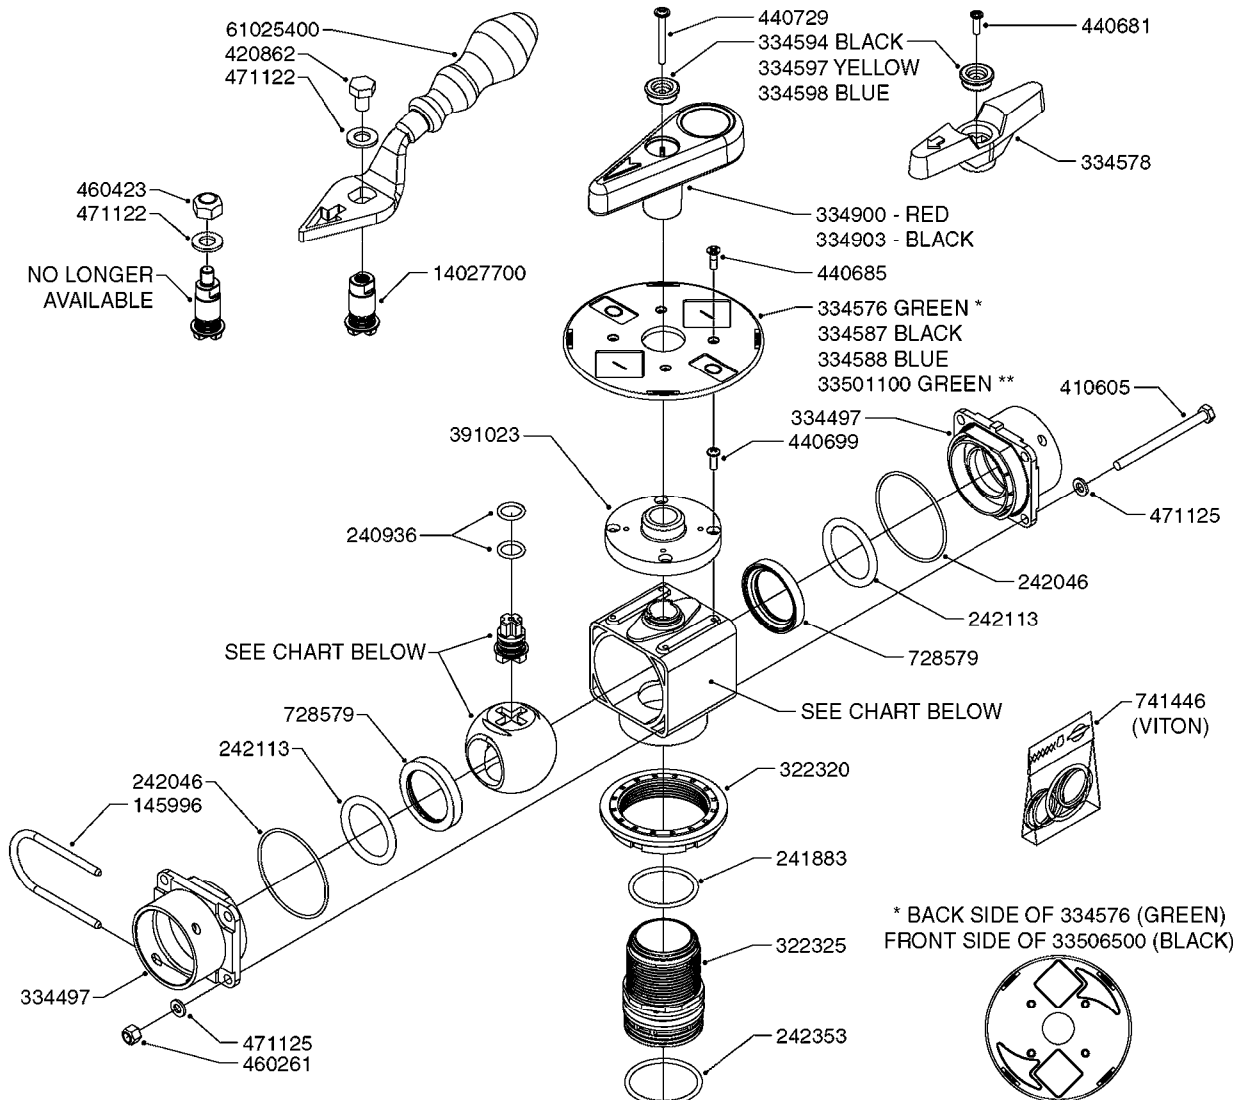

B0220

PRESSURE REG. VALVE - CB/2
B0220-HIN, 01:01:16

Page 1

Date 05.08.2019 11:40

parts-n°	order qty	description
219066	1	BALL F.VALVE CB/2
229022	1	SPRING FOR CB/2 VALVE DIAL
242161	1	O-RING 6 X 3.0
249031	1	O-RING
249058	1	O-RING
249059	1	O-RING D47.3 X 2.62
249060	1	O-RING
249061	1	O-RING
249063	1	SEAL
249064	1	O-RING
269023	1	CB/2 MOTOR F.PRESSURE VALVE
269024	1	MICRO SWITCH F. CB/2 MOTOR
269025	1	DIODE 180.306.1
269026	1	ELECTRIC CABLE
269027	1	NUT F.CABLE LOCK
269028	1	GROMMET
269030	1	MOTOR UNIT CB/2 PRESS. REG.
269034	1	VALVE ASSY. PRESS.REG. CB/2
289314	1	MOTOR HOUSING CB/2
289315	1	MOTOR HOUSING LID CB/2
289316	1	U-CLAMP
289317	1	SNAP RING
289318	1	GUIDE M20 x 1.5
289319	1	HINGED D. 14.95 x 9.2
289321	1	OUTLET FITT.3/4"BSP PRESS.REG
289323	1	SEAT F.BALL CB/2 VALVE
289324	1	SEAT F.BALL CB/2 VALVE
289326	1	MOTOR HOUSING F.PRES.REG.CB/2
289328	1	NUT F.PRESS.REG VALVE CB/2
289333	1	SLEEVE F.BALL SEAT CB/2
289334	1	REG.F.PRESS.REG VALVE CB/2
289335	1	SPACER F.PRESS.REG VALVE CB/2
289336	1	SPRING RET.CAP F.VALVE CB/2
289337	1	NUT F.PRESS.REG VALVE CB/2
289838	1	CAP F.PRESS.REG VALVE CB/2
459044	1	SCREW
459045	1	SCREW
759048	1	REPAIR KIT CB/2 PRESS.REG.VALV
978931	1	I.D. TAG

FOR S67 FITTINGS
SEE PAGE L0100

B0420

MANIFOLD SYSTEM - PRESSURE
B0420-HIN, 01:01:16

Page 1

Date 05.08.2019 11:40

parts-n°	order qty	description
145996	1	FITT.DK S-67 FORK
160353	1	BRACKET F.PRESSURE MANIFOLD
160918	1	BRACKET F. MANIFOLD CM
242353	1	O-RING 3 X 44.2 VITON
322224	1	FITT.DK S-67 TEE
322320	1	NUT F.3 WAY VALVE S56
334250	1	FITT.DK S-67 PLUG
334573	1	FITT.DK S-67 CONNECTOR
440675	1	SCREW F. PLASTIC 5X16 SS
841062	1	VALVE KIT S67 PRESS. MANIFOLD
841067	1	VALVE S67 PRESS.W/TEE MANIFOLD