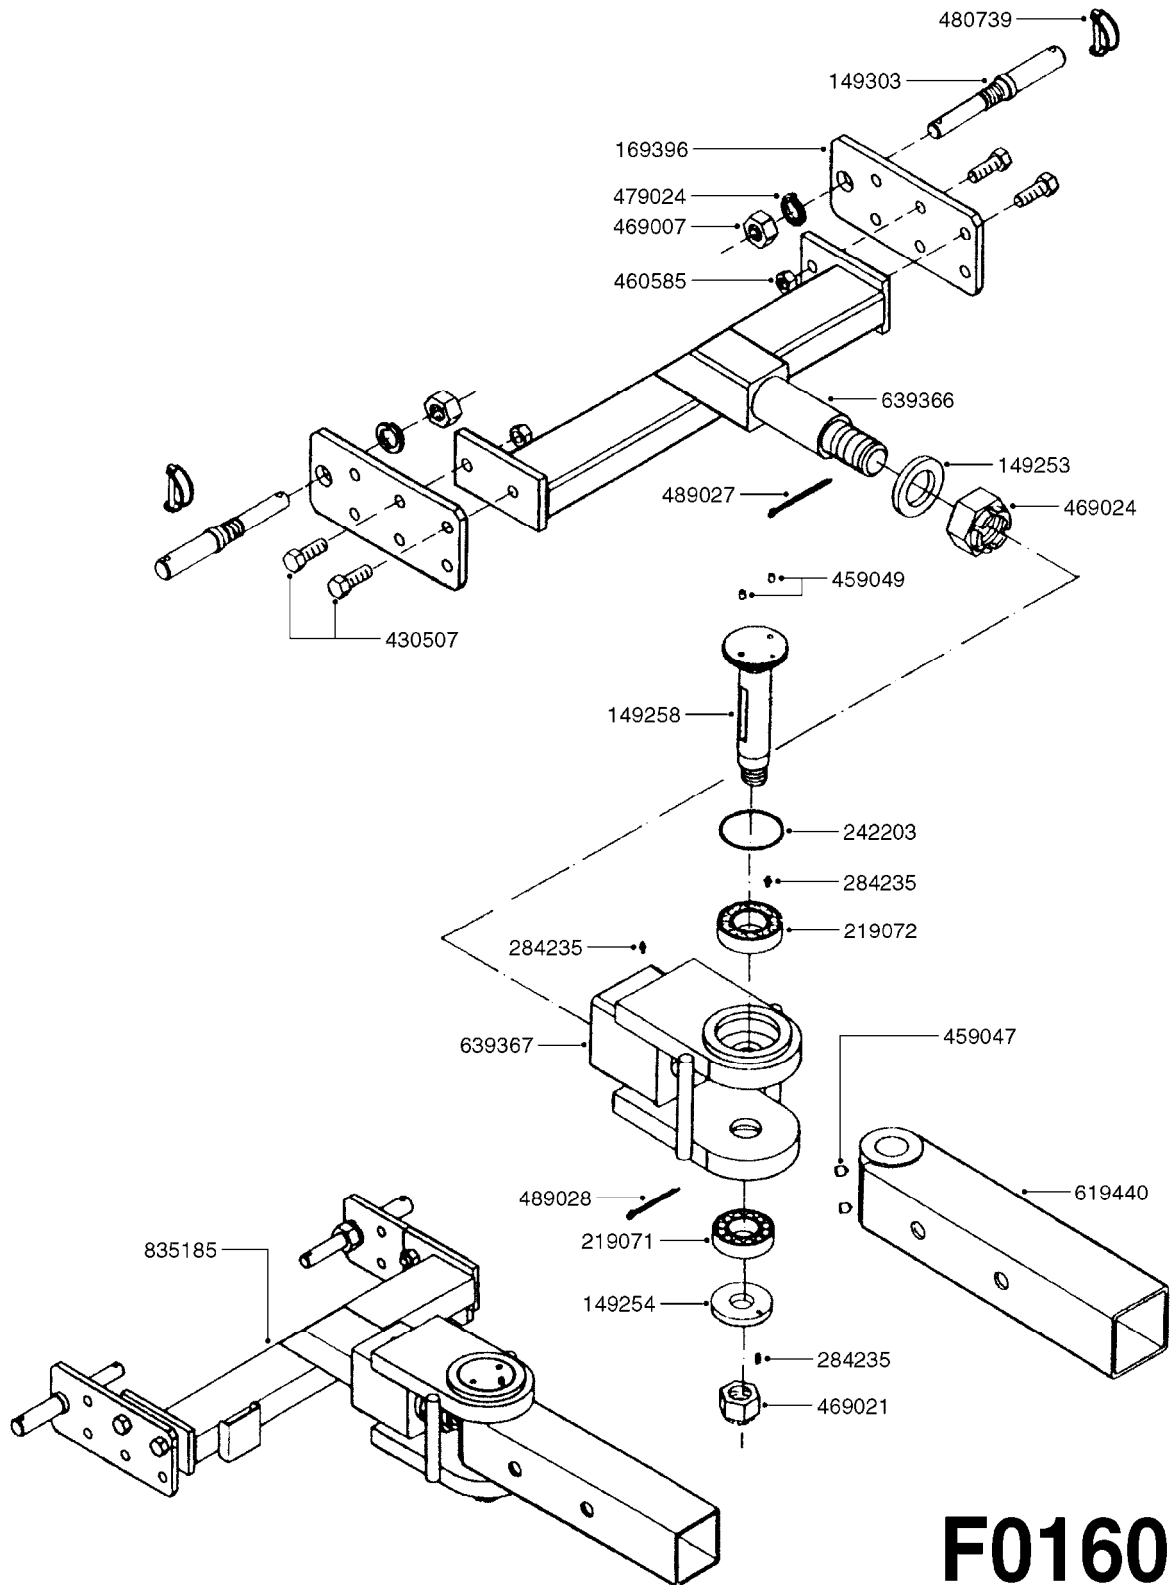

F0160

DRAWBAR - TURNABLE HITCH
F0160-HIN, 01:01:16

Page 1

Date 05.08.2019 11:40

parts-n°	order qty	description
149253	1	WASHER D.80X50X10 TURN.HITCH
149254	1	WASHER D.80X32X10 TURN.HITCH
149258	1	PIN F.TURNABLE HITCH
149303	1	DRAW BOLTS
169396	1	PLATE F. TURNABLE DRAWBAR
219071	1	BEARING 30208A TURN.HITCH
219072	1	BEARING
242203	1	O-RING 79.5X72.5
284235	1	ENGRASADOR M-6/100 RECTO
430507	1	BOLT HEX 8.8 DEL M16X45 FT
459047	1	SET SCREW ALLEN M12X25 DIN 913
459049	1	SET SCREW ALLEN M8X10 DIN 913
460585	1	LOCKING NUT M16 DIN985 A2 SS
469007	1	NUT 1" SAE
469021	1	CASTLE NUT 1-1/4"
469024	1	CASTLE NUT 1-3/4" TURN.HITCH
479024	1	WASHER LOCK D.26 DIN 127
480739	1	PIN SNAP D8 F.ROUND
489027	1	ROLL PIN 6 x 100
489028	1	COTTER PIN 6 X 8
619440	1	HEADTUBE FOR TURN.DRAWBAR
639366	1	CENTER BEAM TURN.HITCH
639367	1	CENTER PIVOT - TURN.HITCH
835185	1	DRAWBAR TURNABLE F.TG BV CR

24002503 - Ø 5" (125mm)

24002403 - Ø 4" (100mm)

259034 - Ø 5" (125mm) L=29-1/2" (750mm) PVC

259035 - Ø 4-3/8" (110mm) L=39-3/8" (1000mm) PVC

349012 - Ø 4" (100mm) L=37-3/8" (950mm) PVC

349026 - Ø 5-1/2" (140mm) / Ø 4-3/8" (110mm) PVC

349030 - Ø 5-1/2" (140mm) / Ø 3-1/2" (90mm) PVC

349025 - Ø 5" (125mm) / Ø 4-3/8" (110mm) PVC

349023 - Ø 5" (125mm) PVC

G0420

TUBES & HOSES
G0420-HIN, 01:01:16

Page 1

Date 05.08.2019 11:40

parts-n°	order qty	description
259034	1	PVC HOSE D125MM X 0.75M
259035	1	PVC HOSE D100MM X 1.0M
349012	1	PVC TUBE D100MM X 950MM
349023	1	GREY PVC LID D125MM
349025	1	CONNECT.PIECE PVC D125MM-110MM
349026	1	CONICAL REDUC.PVC D140MM-100MM
349030	1	140MM-90MM PVC ADAPTER
24002403	1	HOSE R X TPR 4" BLACK
24002503	1	HOSE R X TPR 5" BLACK