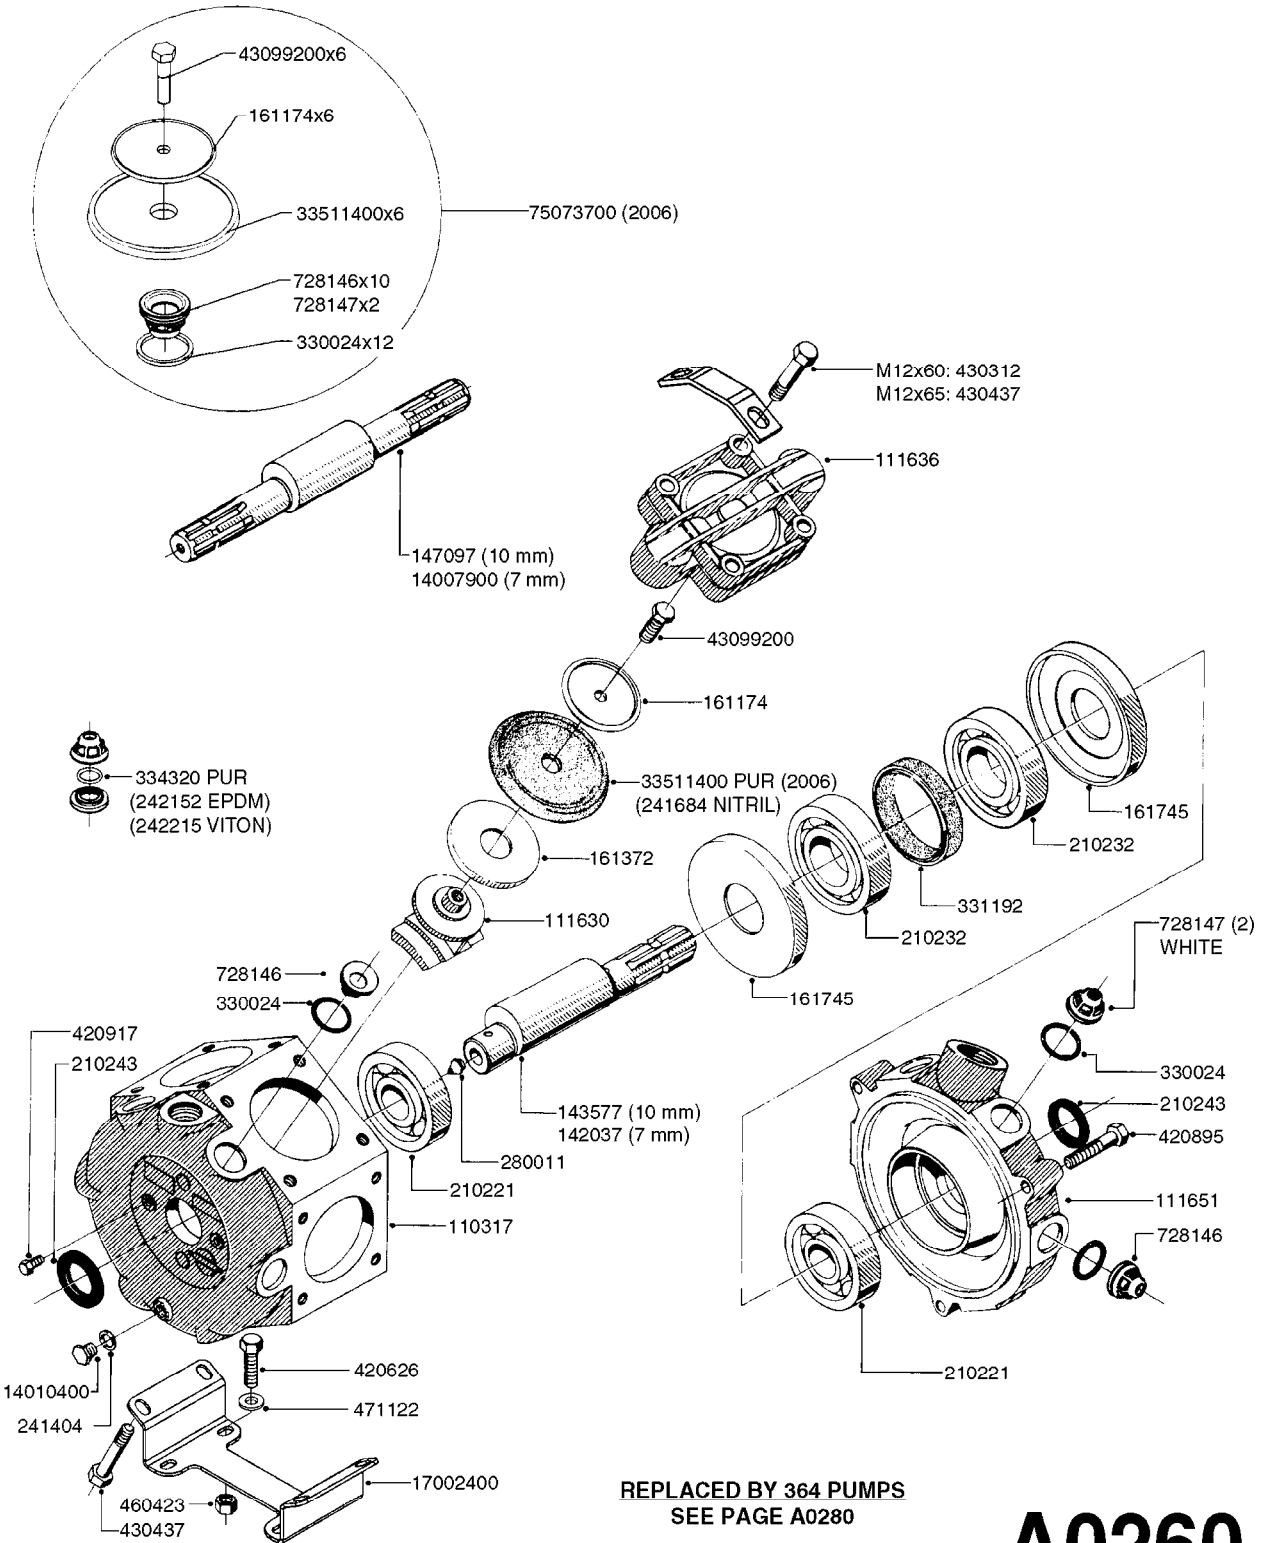

REPLACED BY 364 PUMPS
SEE PAGE A0280

A0260

PUMP - 363 W/MOUNTING BASE
A0260-HIN, 17:03:16

Page 1
Date 05.08.2019 11:40

parts-n°	order qty	description
110317	1	PUMP CASING MODEL 360/361 PNTD
111630	1	CONNECTING ROD 363/364-10 PUMP
111636	1	VALVE COVER 363 HEAVY DUTY
111651	1	CASTING F.363 1.5" PUMP(FRONT)
142037	1	CRANK SHAFT 361-20
143577	1	CRANK SHAFT F.363/462/463-10mm
147097	1	CRANK SHAFT 363-463/10 THROUGH
161174	1	DIAPHRAGM DISC SS 361/363/364 PUMP
161372	1	DIAPHRAGM BACKING DISC,320-361
161745	1	METAL SPACER F.363/463
210221	1	BEARING BALL 6407
210232	1	BEARING BALL 6310
210243	1	SEAL OIL 35 X 47 X 7
241404	1	DOWTY SEAL 1/4"
241684	1	DEICER PARTS: DIAPHRAGM MODEL 361 NITRIL
242152	1	O-RING D18.2X3 EPDM
242215	1	O-RING D18X3 VITON
280011	1	GREASE NIPPLE 1/8" SAE H TR
330024	1	O-RING D41,1/D34.5 X 3,5
331192	1	SPACER, MODEL 361/363
334320	1	O-RING D18X3 POLYURETHANE
420626	1	BOLT HEX 8.8 DEL M10X20 FT
420895	1	BOLT HEX 8.8 RAW M10X60
420917	1	BOLT HEX 8.8 RAW M8X12 FT
430312	1	BOLT HEX 8.8 RAW M12X60
430437	1	BOLT HEX 8.8 RAW M12X65
460423	1	NUT HEX M10X1.50 LOCK DIN985A2 SS
471122	1	WASHER, M10, Ø20/10.5X 2.0, SS
728146	1	VALVE FOR 361(726890/707932)
728147	1	VALVE FOR 361 WHITE WITH HOLE
14007900	1	CRANK 363/462/463-7mm 540/THRU
14010400	1	PLUG 1/4" BSP
17002400	1	FOOT F. 36X PUMP, RED
33511400	1	DIAPHRAGM PUMP 361/361/363/364 PUR
43099200	1	BOLT HEX SS M12 X 30 DIN933 A4
75073700	1	PUMP KIT 361/363 "06"

24002503 - Ø 5" (125mm)

24002403 - Ø 4" (100mm)

259034 - Ø 5" (125mm) L=29-1/2" (750mm) PVC

259035 - Ø 4-3/8" (110mm) L=39-3/8" (1000mm) PVC

349012 - Ø 4" (100mm) L=37-3/8" (950mm) PVC

349026 - Ø 5-1/2" (140mm) / Ø 4-3/8" (110mm) PVC