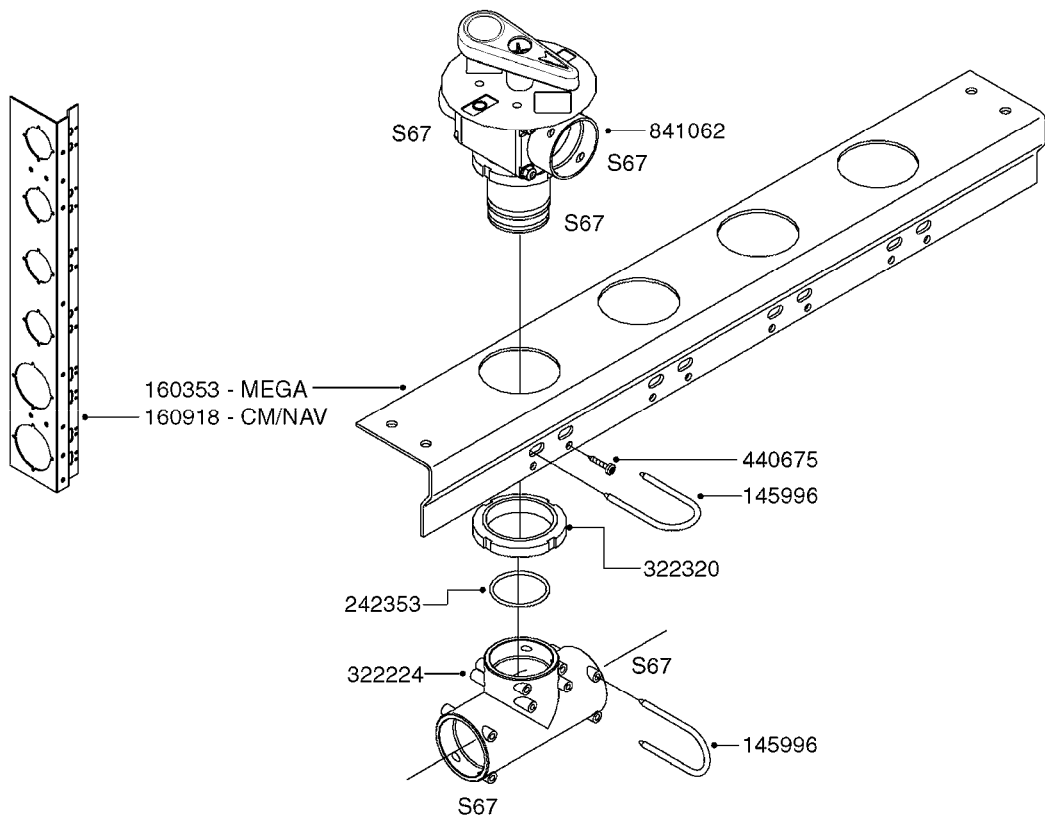

B0220

PRESSURE REG. VALVE - CB/2
B0220-HIN, 01:01:16

Page 1

Date 05.08.2019 11:40

parts-n°	order qty	description
219066	1	BALL F.VALVE CB/2
229022	1	SPRING FOR CB/2 VALVE DIAL
242161	1	O-RING 6 X 3.0
249031	1	O-RING
249058	1	O-RING
249059	1	O-RING D47.3 X 2.62
249060	1	O-RING
249061	1	O-RING
249063	1	SEAL
249064	1	O-RING
269023	1	CB/2 MOTOR F.PRESSURE VALVE
269024	1	MICRO SWITCH F. CB/2 MOTOR
269025	1	DIODE 180.306.1
269026	1	ELECTRIC CABLE
269027	1	NUT F.CABLE LOCK
269028	1	GROMMET
269030	1	MOTOR UNIT CB/2 PRESS. REG.
269034	1	VALVE ASSY. PRESS.REG. CB/2
289314	1	MOTOR HOUSING CB/2
289315	1	MOTOR HOUSING LID CB/2
289316	1	U-CLAMP
289317	1	SNAP RING
289318	1	GUIDE M20 x 1.5
289319	1	HINGED D. 14.95 x 9.2
289321	1	OUTLET FITT.3/4"BSP PRESS.REG
289323	1	SEAT F.BALL CB/2 VALVE
289324	1	SEAT F.BALL CB/2 VALVE
289326	1	MOTOR HOUSING F.PRES.REG.CB/2
289328	1	NUT F.PRESS.REG VALVE CB/2
289333	1	SLEEVE F.BALL SEAT CB/2
289334	1	REG.F.PRESS.REG VALVE CB/2
289335	1	SPACER F.PRESS.REG VALVE CB/2
289336	1	SPRING RET.CAP F.VALVE CB/2
289337	1	NUT F.PRESS.REG VALVE CB/2
289838	1	CAP F.PRESS.REG VALVE CB/2
459044	1	SCREW
459045	1	SCREW
759048	1	REPAIR KIT CB/2 PRESS.REG.VALV
978931	1	I.D. TAG

FOR S67 FITTINGS
SEE PAGE L0100

B0420

MANIFOLD SYSTEM - PRESSURE
B0420-HIN, 01:01:16

Page 1

Date 05.08.2019 11:40

parts-n°	order qty	description
145996	1	FITT.DK S-67 FORK
160353	1	BRACKET F.PRESSURE MANIFOLD
160918	1	BRACKET F. MANIFOLD CM
242353	1	O-RING 3 X 44.2 VITON
322224	1	FITT.DK S-67 TEE
322320	1	NUT F.3 WAY VALVE S56
334250	1	FITT.DK S-67 PLUG
334573	1	FITT.DK S-67 CONNECTOR
440675	1	SCREW F. PLASTIC 5X16 SS
841062	1	VALVE KIT S67 PRESS. MANIFOLD
841067	1	VALVE S67 PRESS.W/TEE MANIFOLD