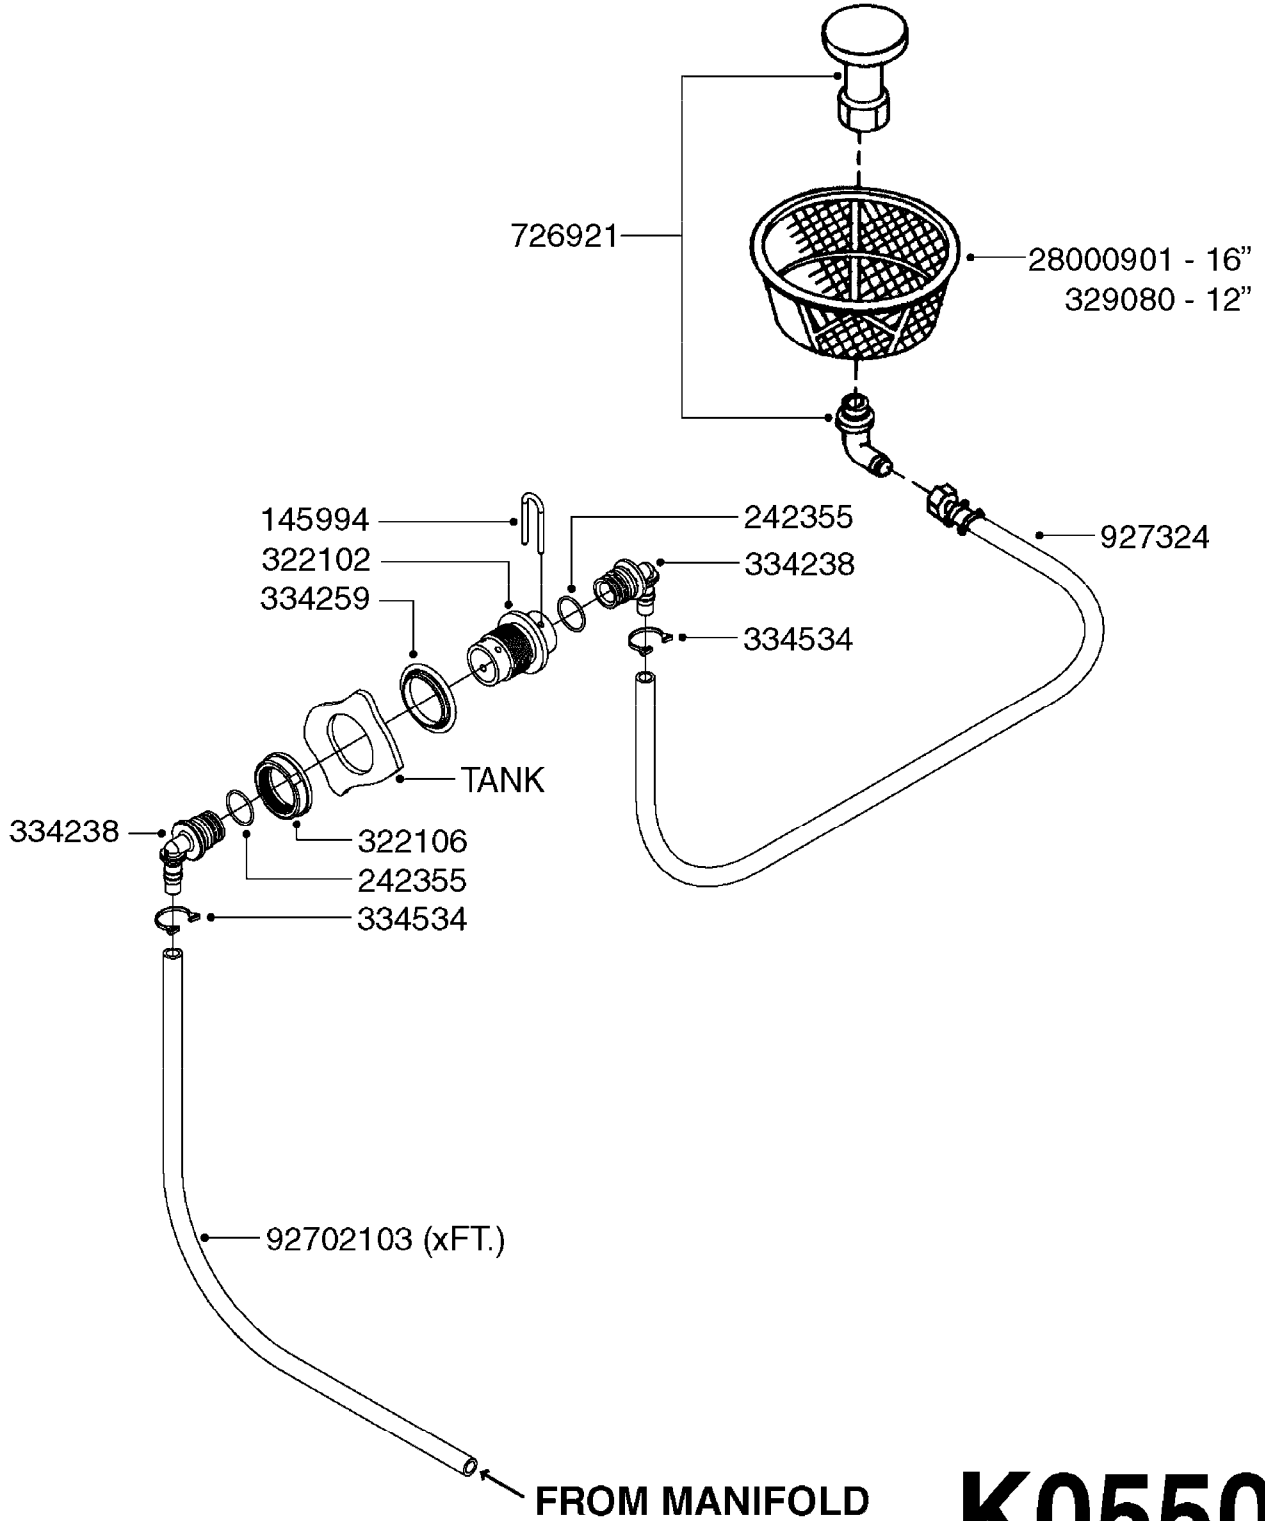

K0550

POWDER MIXER
K0550-HIN, 01:01:16

Page 1

Date 05.08.2019 11:40

parts-n°	order qty	description
145994	1	FITT.DK S-40 FORK
242355	1	O-RING D19.2X3.0 VITON F.S-40
322102	1	FITT.DK S-40 BULKHEAD
322106	1	FITT.DK S-40 BULKHEAD NUT
329080	1	FILTER BASKET 12"
334238	1	FITT.DK S-40 ELB.1/2"
334259	1	GASKET F. S-40 BULKHEAD
334534	1	CLAMP HOSE PLASTIC 1/2"
726921	1	POWDER MIXER F.STRAINER BASKET
927324	1	HOSE R PRESSURE D12-80-200 BAR
28000901	1	FILTER, TOP MAIN TANK, D400 L275 300130
92702103	1	HOSE R X1/2" X300PSI WP X0012"