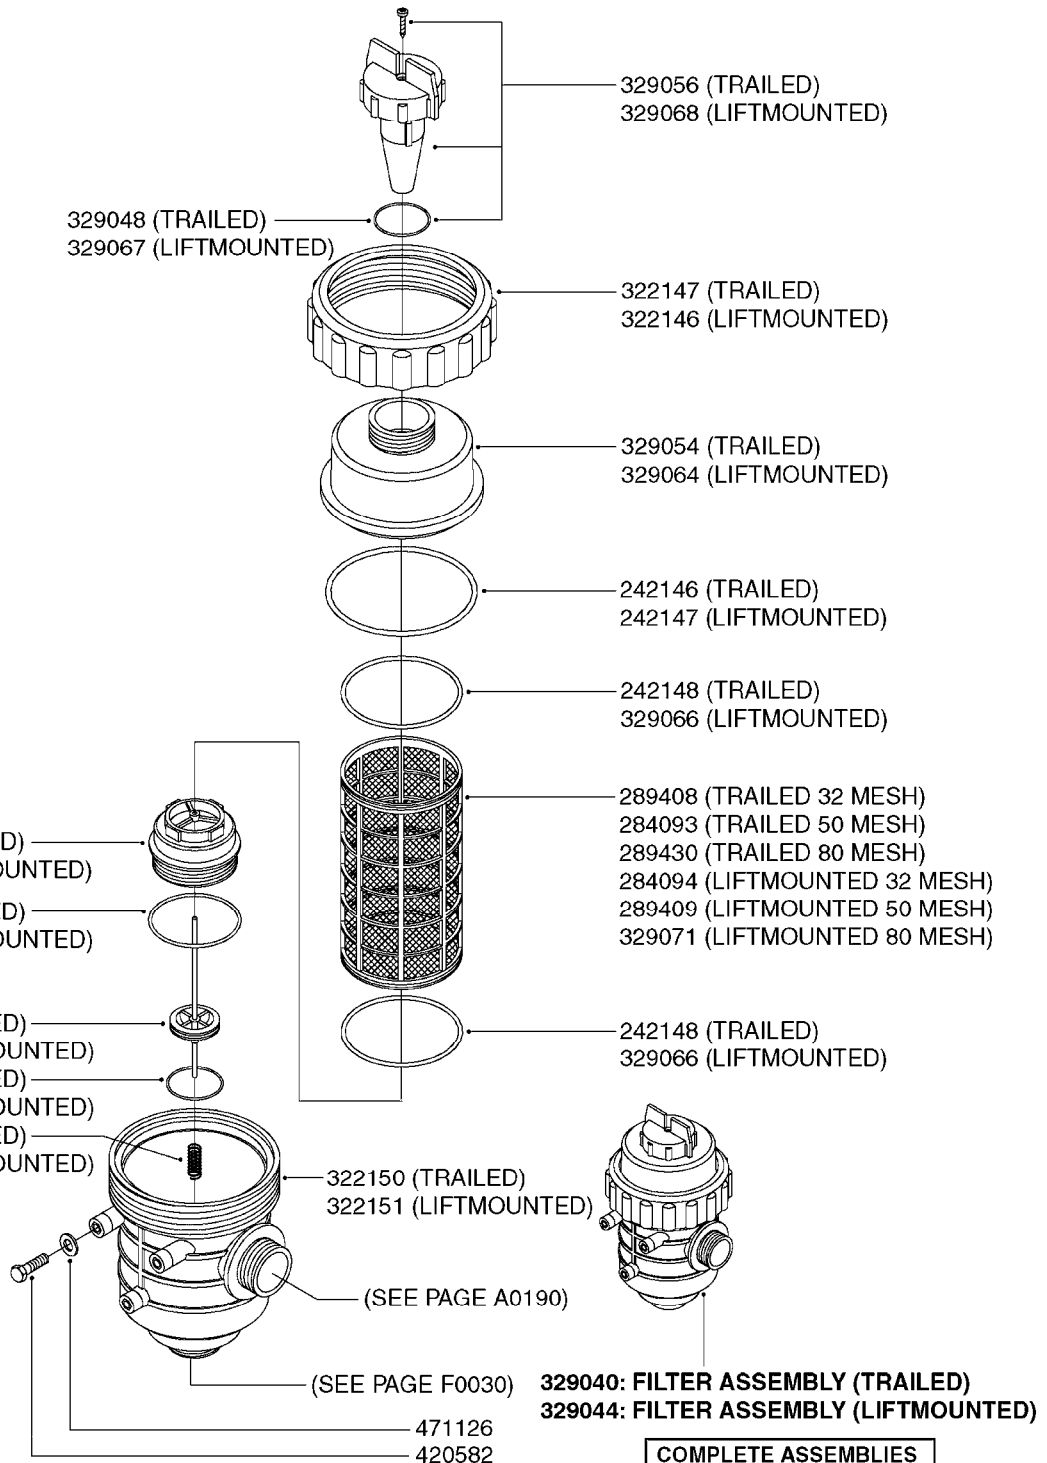

B0710

SUCTION FILT.-VINEYARD&ORCHARD
B0710-HIN, 01:01:16

Page 1
Date 05.08.2019 11:40

parts-n°	order qty	description
242146	1	O-RING 140 X 126 X 7
242147	1	O-RING 105,6x95X5.3
242148	1	O-RING 109.2 X 104 X 2
284093	1	FILTER SCR N ARAG 50 MESH BLUE
284094	1	FILTER SCR N ARAG 32 MESH WHITE
289408	1	FILTER SCR N ARAG 32 MESH WHITE
289409	1	FILTER SCR N ARAG 50 MESH BLUE
289430	1	FILTER SCR N ARAG 80 MESH RED
322146	1	THREADED RING F/FILTER 170
322147	1	THREADED RING F/FILTER 200
322150	1	FILTER CASING 1.5"BSP ARAG
322151	1	FILTER HOUSING 170
329040	1	FILTER ARAG 1.5" 32 MESH TRAIL
329044	1	FILTER ARAG 1.5" 32 MESH LIFT
329047	1	SPRING F. ARAG FILTER 1-1/2"
329048	1	O-RING F. 1-1/2" FILTER
329049	1	PLUNGER F. ARAG VALVE 1-1/2"
329051	1	O-RING F.ARAG FILTER 1-1/2"
329052	1	FITTING F.ARAG FILTER 1-1/2"
329054	1	FILTER HOUSING LID 1-1/2"
329056	1	YELLOW LOCKING RETAINER 1-1/2"
329058	1	SPRING F. ARAG FILTER 1"
329059	1	O-RING F. 1" FILTER
329060	1	PLUNGER F. ARAG VALVE 1"
329061	1	O-RING F.ARAG FILTER 1"
329062	1	FITTING F.ARAG FILTER 1"
329064	1	FILTER HOUSING LID 1"
329066	1	O-RING F.ARAG FILTER 1"
329067	1	O-RING F. 1" FILTER
329068	1	YELLOW LOCKING RETAINER 1"
329071	1	FILTER SCR N ARAG 80 MESH RED
420582	1	BOLT HEX 8.8 DEL M8X20 FT A2
471126	1	WASHER, M8, Ø16/ 8.4X 1.6, SS