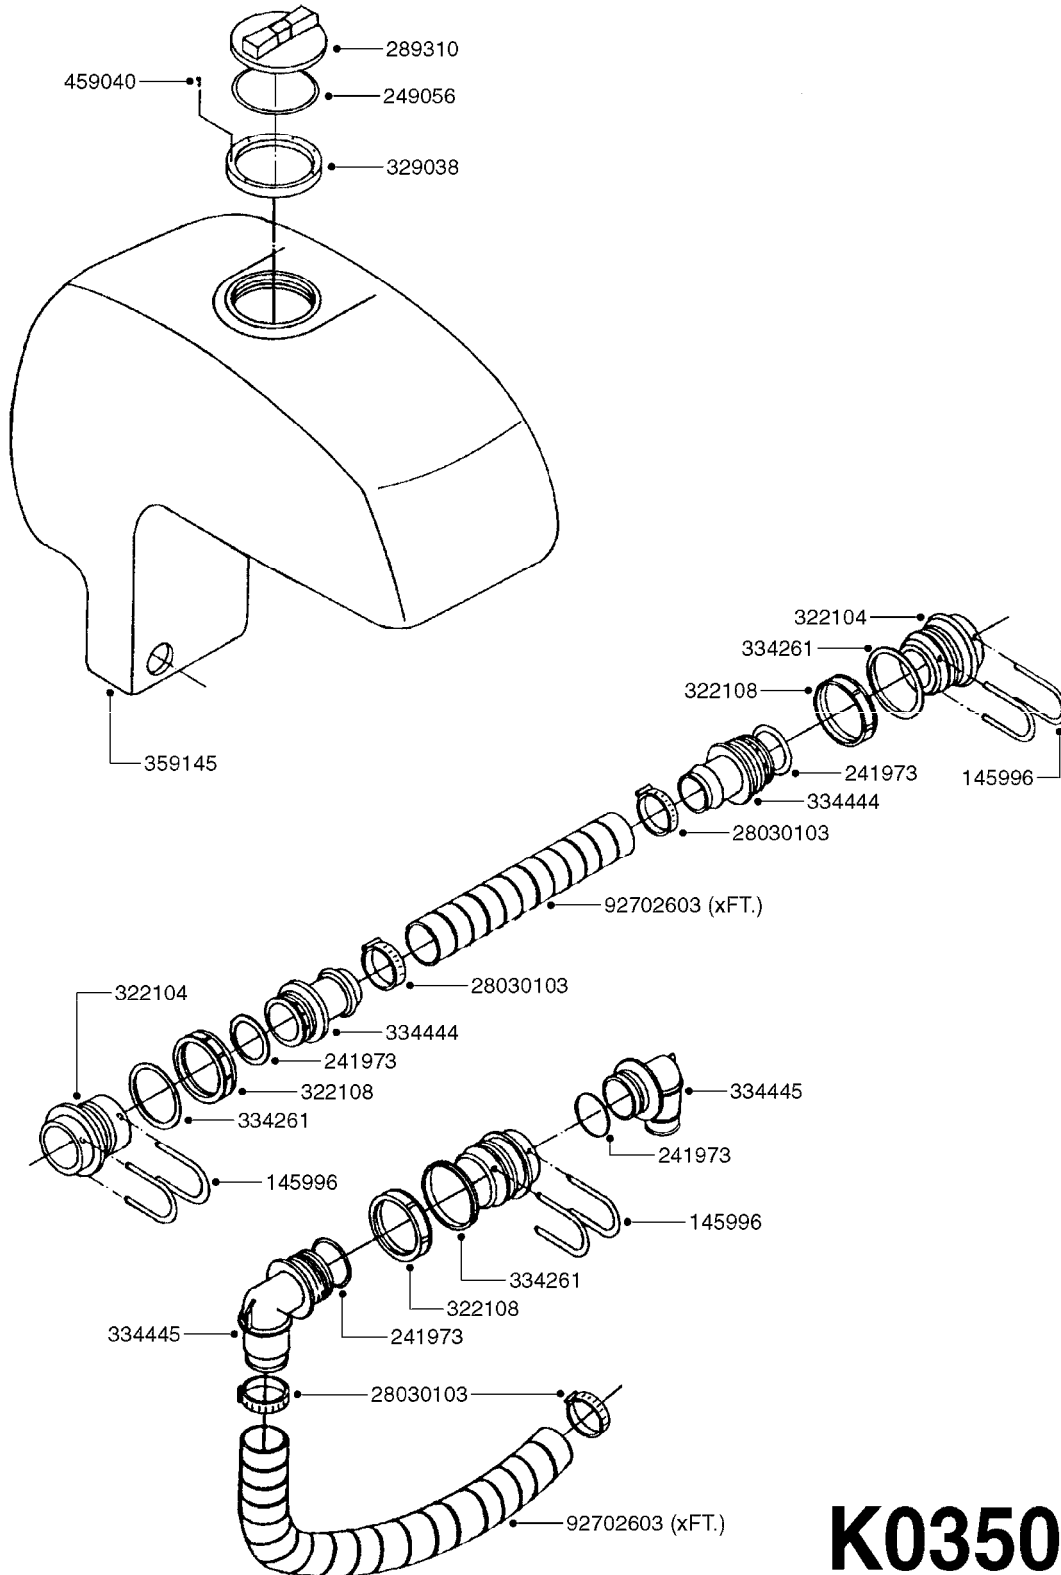

F0160

DRAWBAR - TURNABLE HITCH
F0160-HIN, 01:01:16

Page 1

Date 05.08.2019 11:40

parts-n°	order qty	description
149253	1	WASHER D.80X50X10 TURN.HITCH
149254	1	WASHER D.80X32X10 TURN.HITCH
149258	1	PIN F.TURNABLE HITCH
149303	1	DRAW BOLTS
169396	1	PLATE F. TURNABLE DRAWBAR
219071	1	BEARING 30208A TURN.HITCH
219072	1	BEARING
242203	1	O-RING 79.5X72.5
284235	1	ENGRASADOR M-6/100 RECTO
430507	1	BOLT HEX 8.8 DEL M16X45 FT
459047	1	SET SCREW ALLEN M12X25 DIN 913
459049	1	SET SCREW ALLEN M8X10 DIN 913
460585	1	LOCKING NUT M16 DIN985 A2 SS
469007	1	NUT 1" SAE
469021	1	CASTLE NUT 1-1/4"
469024	1	CASTLE NUT 1-3/4" TURN.HITCH
479024	1	WASHER LOCK D.26 DIN 127
480739	1	PIN SNAP D8 F.ROUND
489027	1	ROLL PIN 6 x 100
489028	1	COTTER PIN 6 X 8
619440	1	HEADTUBE FOR TURN.DRAWBAR
639366	1	CENTER BEAM TURN.HITCH
639367	1	CENTER PIVOT - TURN.HITCH
835185	1	DRAWBAR TURNABLE F.TG BV CR

24002503 - Ø 5" (125mm)

24002403 - Ø 4" (100mm)

259034 - Ø 5" (125mm) L=29-1/2" (750mm) PVC

259035 - Ø 4-3/8" (110mm) L=39-3/8" (1000mm) PVC

349012 - Ø 4" (100mm) L=37-3/8" (950mm) PVC

349026 - Ø 5-1/2" (140mm) / Ø 4-3/8" (110mm) PVC

349030 - Ø 5-1/2" (140mm) / Ø 3-1/2" (90mm) PVC

349025 - Ø 5" (125mm) / Ø 4-3/8" (110mm) PVC

349023 - Ø 5" (125mm) PVC

G0420

TUBES & HOSES
G0420-HIN, 01:01:16

Page 1

Date 05.08.2019 11:40

parts-n°	order qty	description
259034	1	PVC HOSE D125MM X 0.75M
259035	1	PVC HOSE D100MM X 1.0M
349012	1	PVC TUBE D100MM X 950MM
349023	1	GREY PVC LID D125MM
349025	1	CONNECT.PIECE PVC D125MM-110MM
349026	1	CONICAL REDUC.PVC D140MM-100MM
349030	1	140MM-90MM PVC ADAPTER
24002403	1	HOSE R X TPR 4" BLACK
24002503	1	HOSE R X TPR 5" BLACK