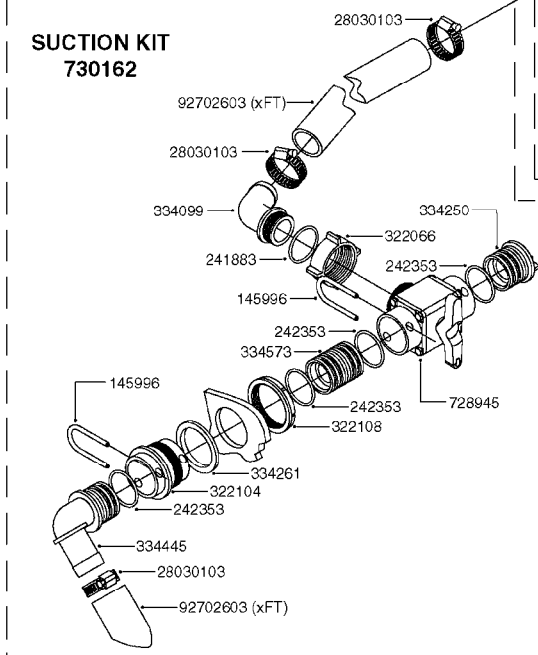

COMPLETE ASSEMBLIES
WHOLEGOODS ITEMS

For Top Suction
See Page B0670

For Top Drain
See Page K0180

E0130