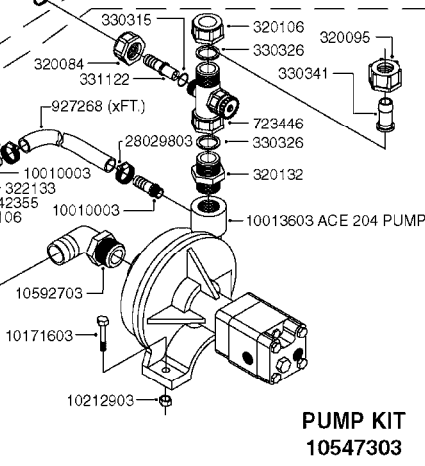

COMPLETE ASSEMBLIES
WHOLEGOODS ITEMS

For Top Suction
See Page B0670

For Top Drain
See Page K0180

E0130