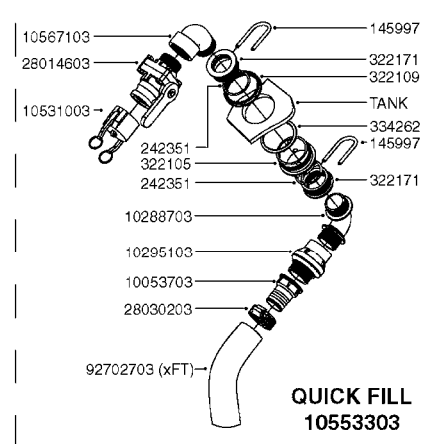

PUMP KIT
10547303

QUICK FILL
10553303

For Top Suction
See Page B0670

For Top Drain
See Page K0180

E0130