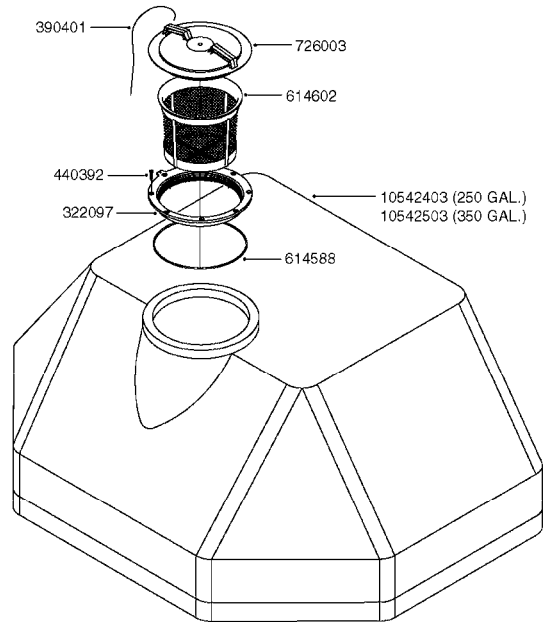

AGITATION KIT
730161

SUCTION KIT
730162