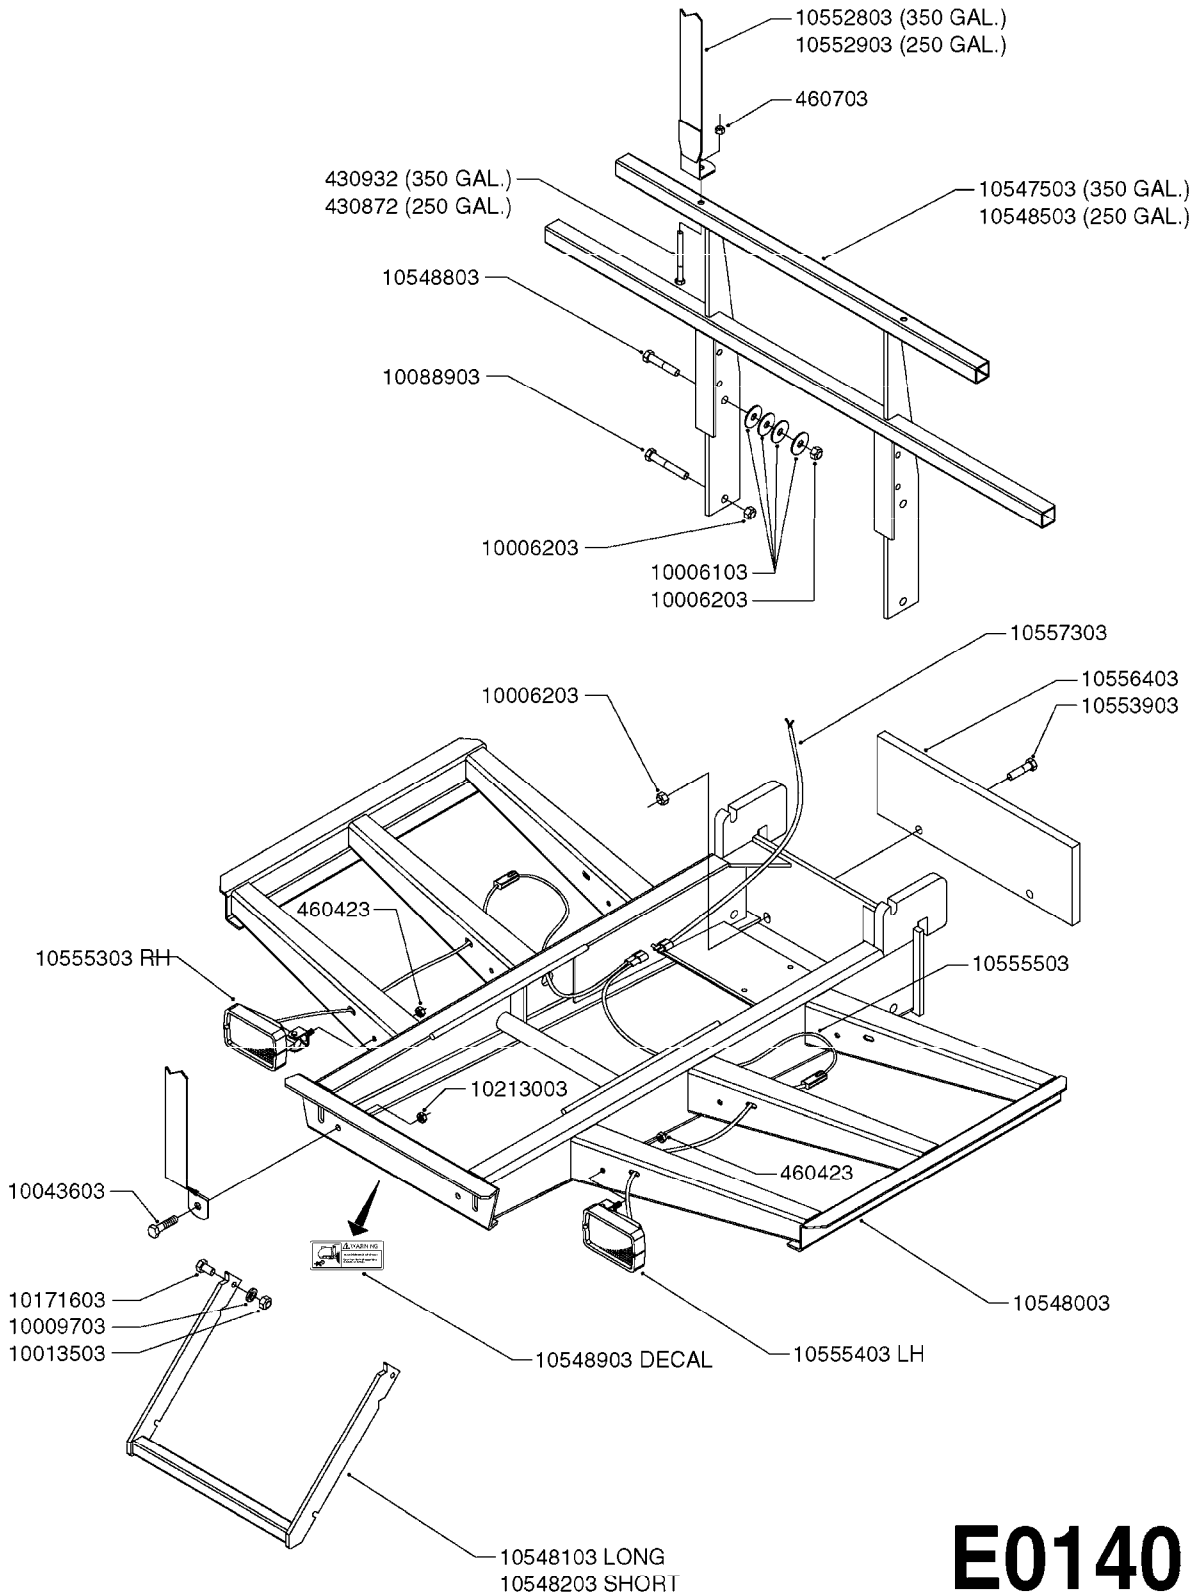

E0140

FRAME FRONT TANK 250/350
E0140-HIN, 01:01:16

Page 1

Date 07.02.2020 8:13

parts-n°	order qty	description
10006103	1	WASHER PLATE 5/8
10006203	1	NUT HEX NC LOCK 5/8"
10009703	1	WASHER LOCK L/W Z 3/8"
10013503	1	NUT HEX NC 3/8"
10043603	1	BOLT HEX 7/16 NC GR.5 01.25"
10088903	1	BOLT HEX 5/8 NC GR.2 03.50"
10171603	1	BOLT HEX 3/8 NC GR.2 01.50"
10213003	1	NUT HEX NC (NYLON LOCK) 7/16"
10547503	1	REAR SUPPORT 350G F.FRONT TANK
10548003	1	FRAME F.FRONT TANK
10548103	1	STEP LONG F.FRONT TANK
10548203	1	STEP SHORT F.FRONT TANK
10548503	1	REAR SUPPORT 250G F.FRONT TANK
10548803	1	BOLT HEX 5/8 NC GR.2 02.75"
10548903	1	DECAL "WARNING-DO NOT TOW" ENG
10552803	1	STRAP F.TANK 50X2160 350G
10552903	1	STRAP F.TANK 50X2070 250G
10553903	1	BOLT HEX 5/8 NC GR.8 02.50"
10555303	1	HEAD LIGHT RH FRONT TANK
10555403	1	HEAD LIGHT LH FRONT TANK
10555503	1	WIRING HARNESS MIDDLE FR.TANK
10556403	1	RAW MOUNT PLATE FRONT TANK
10557303	1	WIRING HARNESS END FOR FR.TANK
430872	1	BOLT HEX 8.8 DEL M12X100 FT
430932	1	BOLT HEX 8.8 DEL M12X130 FT
460423	1	NUT HEX M10X1.50 LOCK DIN985A2 SS
460703	1	NUT HEX M12X1.75 LOCK DIN985A2 SS