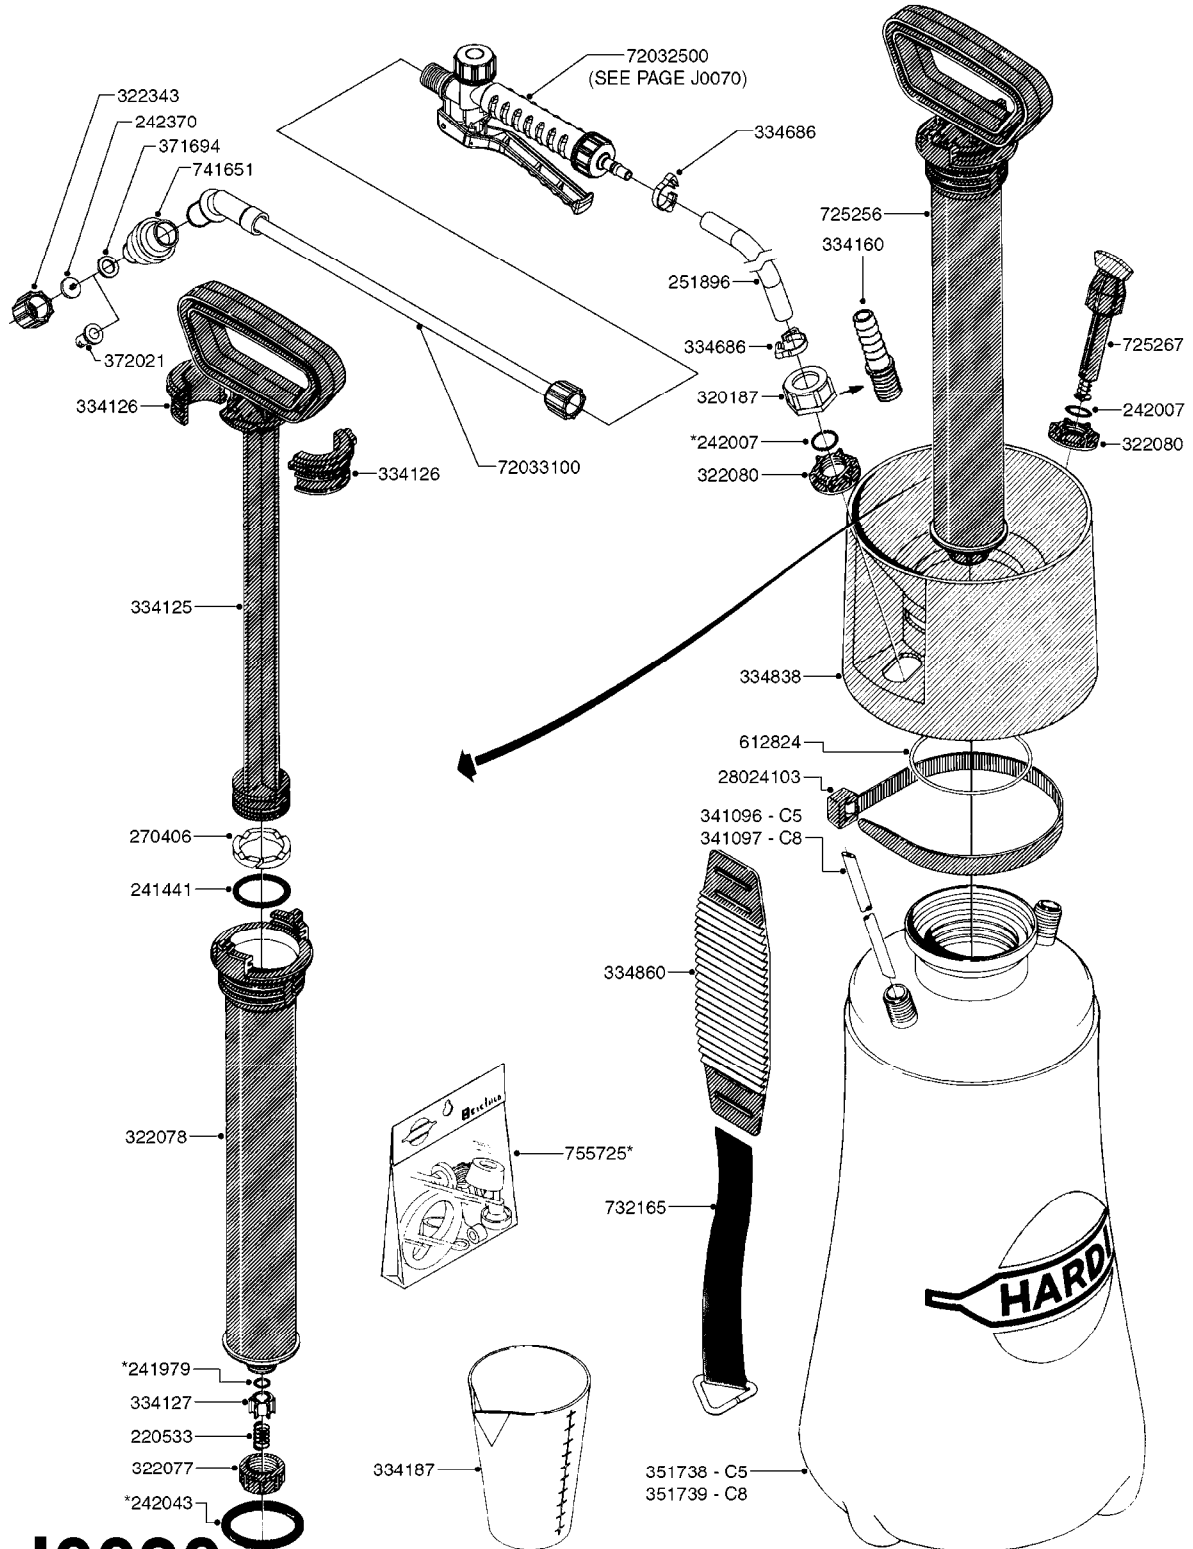

J0020

HAND HELD SPRAYER C5/8 POST 04
J0020-HIN, 01:01:16

Page 1
Date 05.08.2019 8:25

parts-n°	order qty	description
220533	1	SPRING PRESSURE 9.1X15
241441	1	O-RING D29.3X3
241979	1	O-RING 6.6 X 6.6
242007	1	O-RING D9.1X1.6
242043	1	O-RING 49.2 X 5.7
242370	1	BACKING WASHER
251896	1	HOSE ASSY. 5/16" PVC L=1300MM
270406	1	RING FELT
320187	1	FITT.DK CAP 3/8" BSP BLACK
322077	1	UNION NUT FOR PUMP CYLINDER
322078	1	PUMP CYLINDER
322080	1	NUT 3/8" BSP (FINGER)
322343	1	NOZZLE CAP M18 X 1.5 - 1999
334125	1	PUMP HANDLE F. COMP.SPRAYER
334126	1	GUIDE BUSHING HALF
334127	1	CONE FOR PUMP
334160	1	HOSE PIPE BRANCH 5/16'
334187	1	CUP 250ML
334686	1	CLAMP HOSE PLASTIC 5/16'
334838	1	TANK COVER C5/C8 BLUE MAXI
334860	1	SHOULDER PAD
341096	1	SUCTION HOSE D7 X 450 C5
341097	1	SUCTION HOSE D7 X 560 C8
351738	1	TANK 5 L F. C5 SPRAYER
351739	1	TANK 8 L F. C8 SPRAYER
371694	1	HOLLOW CONE SPRAY TIP, YELLOW
372021	1	NOZZLE REFLEX GREEN AN 1.2
612824	1	GASKET FOR TANK COVER C5/C8
725256	1	PUMP F.C5/C8 COMP.SPRAYER
725267	1	SAFETY VALVE F.COMP.SPRAYERS
732165	1	SHOULDER STRAP F.C5/C8
741651	1	FLUID CONTROL VALVE 15 PSI
755725	1	SERVICE KIT C5-C8-CP5
28024103	1	TIE STRAP L=8" x W=3/16"
72032500	1	TRGGR VLV ASSY,NEW STYLE'00
72033100	1	PLASTIC WAND 15"