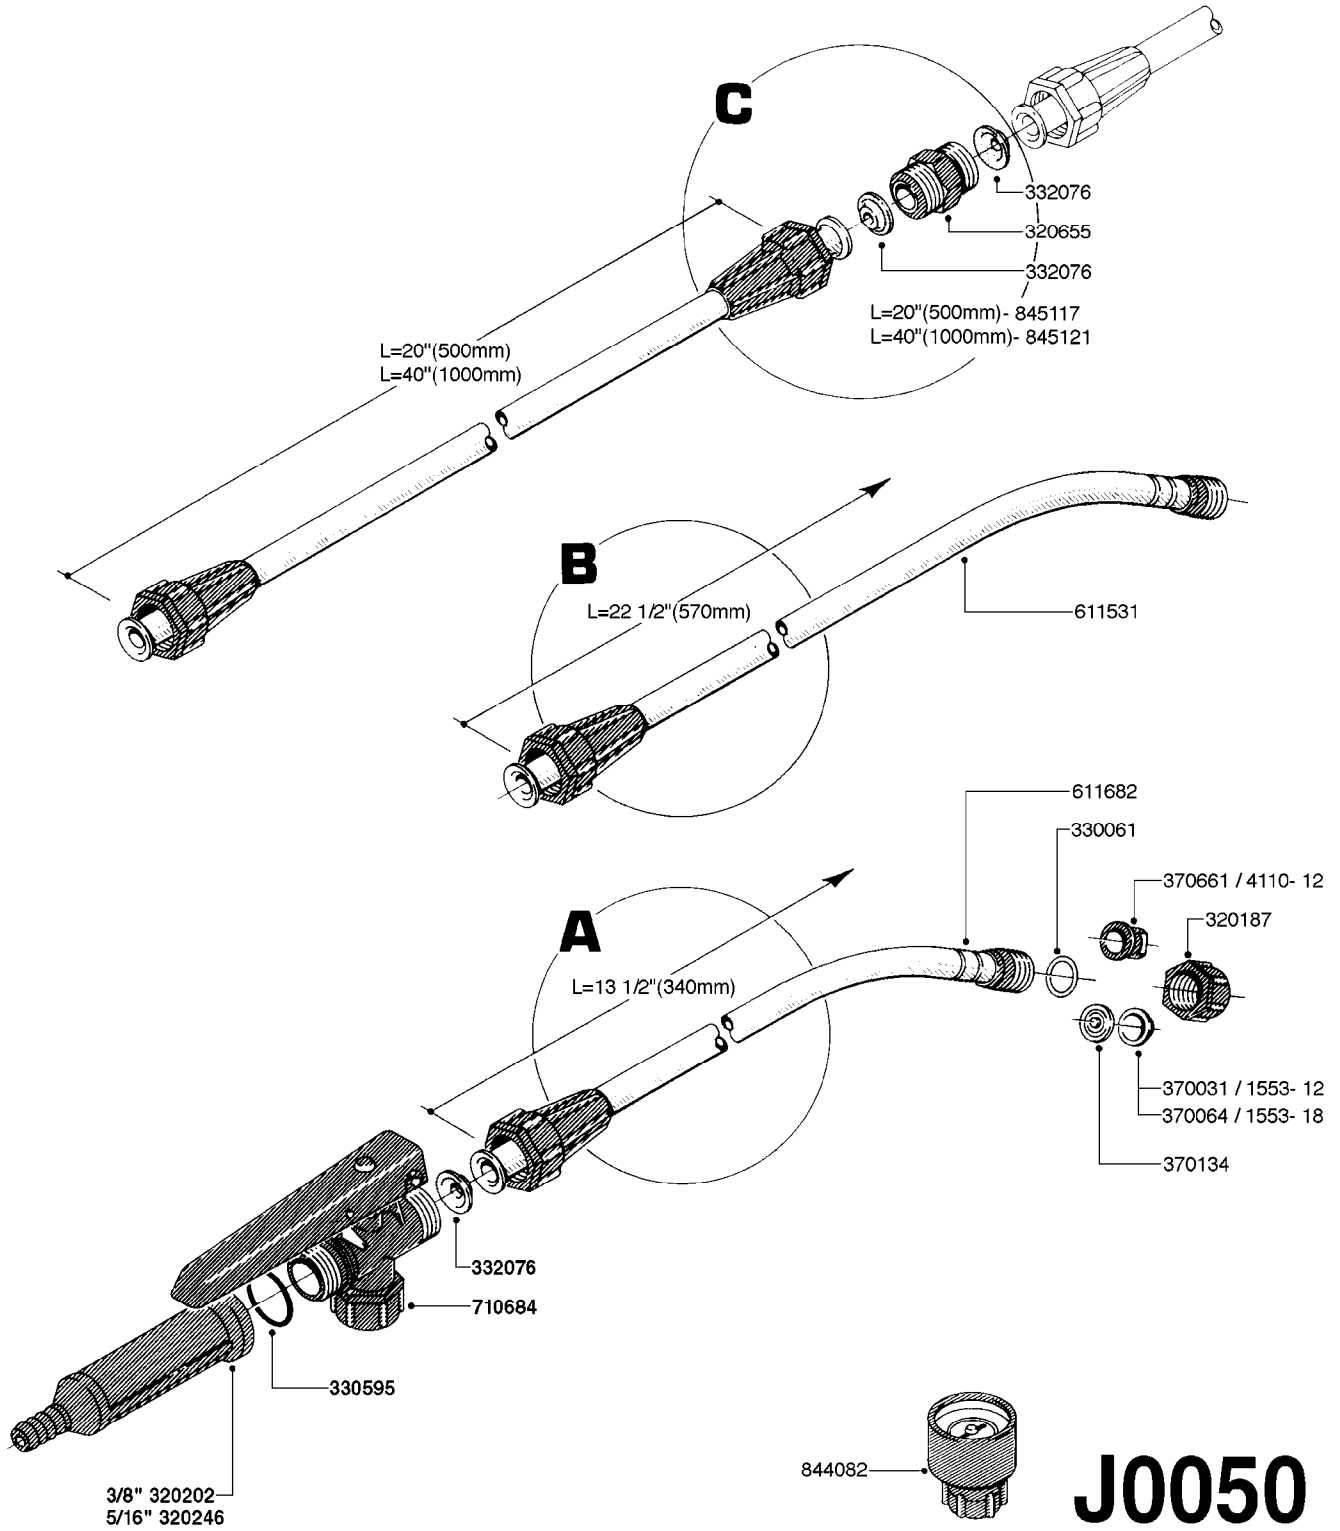

SPRAY WAND FOR HAND HELD SPRYR
J0050-HIN, 01:01:16

Page 1
Date 05.08.2019 8:25

parts-n°	order qty	description
320187	1	FITT.DK CAP 3/8" BSP BLACK
320202	1	HANDLE WITH 3/8" HOSE CONNECT.
320246	1	HANDLE 5/16" HOSE CONNECTOR
320655	1	FITT.DK HN 1/2"-1/2" BSP
330061	1	O-RING D16/D11X2,5
330595	1	O-RING D24.6/D20X2.1 -3/4"
332076	1	CONE INSERT F. ALUMINUM LANCE
370031	1	NOZZLE CONE JET 1553-12
370064	1	NOZZLE CONE JET 1553-18
370134	1	NOZZLE SWIRL 1554-GREY
370661	1	NOZZLE FLAT FAN 4110-12
611531	1	ALU-LANCE TUBE ASSEM. 700 LNCE
611682	1	ALU-LANCE TUBE ASSEMBLED 500 M
710684	1	VALVE ASSY. F. ALUMINUM LANCE
844082	1	GAUGE 1.5'BR REAR PSI140BAR10
845117	1	HANDGUN LANCE EXT.20' RY2/K15
845121	1	HANDGUN LANCE EXT.40'K15/RY2