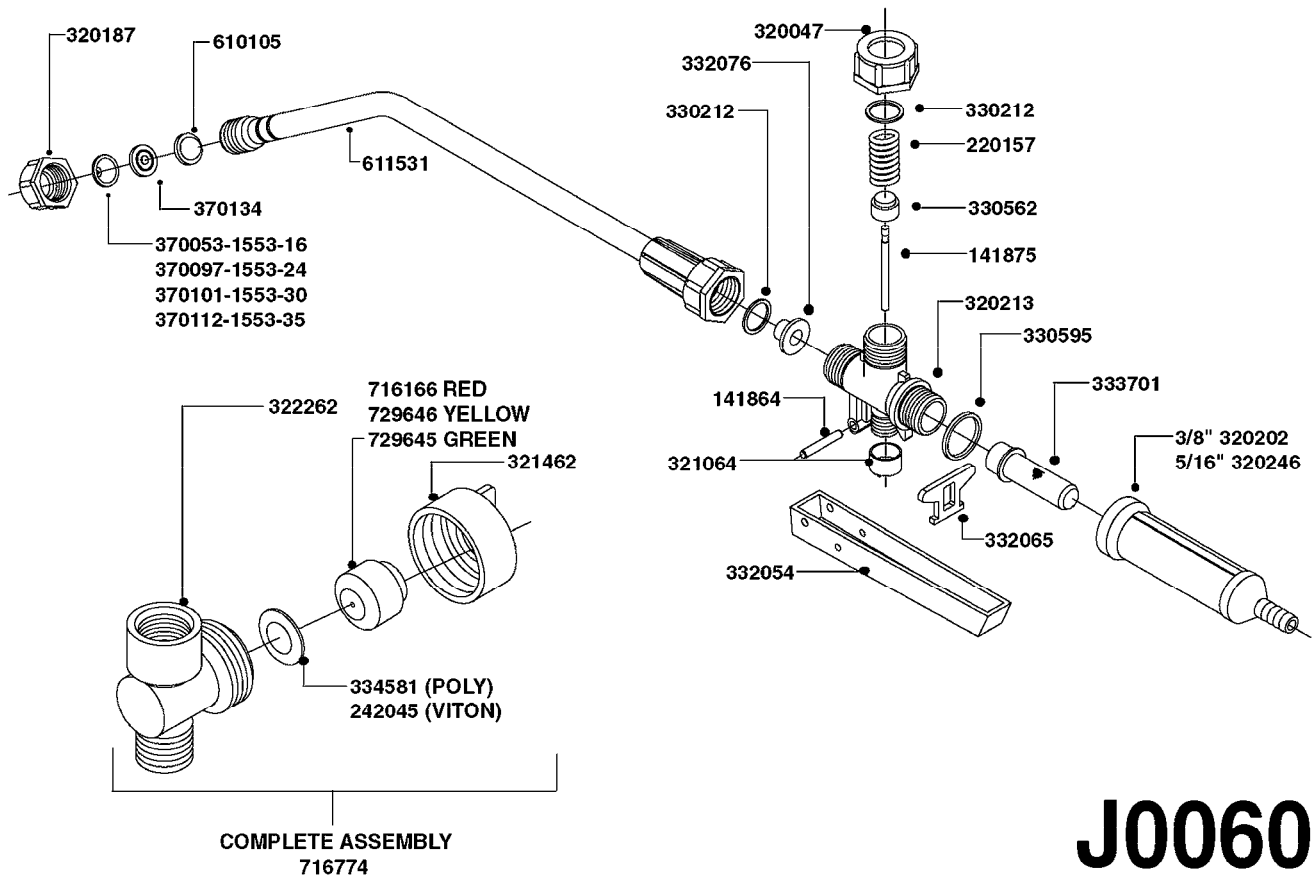

HAND GUN F.HAND-HELD SPRAYER
J0060-HIN, 01:01:16

Page 1
Date 05.08.2019 8:25

parts-n°	order qty	description
141864	1	PIN
141875	1	SPINDLE FOR LANCE
220157	1	SPRING 13.7mm x 1.6mm x 20mm
242045	1	DIAPHRAGM F.NO-DRIP VITON
320047	1	FITT.DK CAPNUT 1/2" BSP
320187	1	FITT.DK CAP 3/8" BSP BLACK
320202	1	HANDLE WITH 3/8' HOSE CONNECT.
320213	1	HOUSING F. LANCE(PLASTIC) K15
320246	1	HANDLE 5/16' HOSE CONNECTOR
321064	1	NUT
321462	1	CAP F.NO-DRIP ASSY.
322262	1	HOUSING F. NON DRIP DIAPHRAGM
330212	1	O-RING D19/D14X2.4 F.1/2"NUT
330562	1	SEAT FOR VALVE
330595	1	O-RING D24.6/D20X2.1 -3/4"
332054	1	HANDLE, VLV.CONTROL B-PACK
332065	1	BUCKLE
332076	1	CONE INSERT F. ALUMINUM LANCE
333701	1	FILTER F.ALUMINUM LANCE
334581	1	DIAPHRAGM, NO-DRIP alt 241371
370053	1	NOZZLE CONE JET 1553-16
370097	1	NOZZLE CONE JET 1553-24
370101	1	NOZZLE CONE JET 1553-30
370112	1	NOZZLE CONE JET 1553-35
370134	1	NOZZLE SWIRL 1554-GREY
610105	1	NOZZLE FILTER
611531	1	ALU-LANCE TUBE ASSEM. 700 LNCE
716166	1	SUBSTITUTE 729645
716774	1	NO DRIP VALVE 3 8'BSP
729645	1	NON-DRIP SPRING ASSY.GREEN 10
729646	1	NON-DRIP SPRING ASSY.YELLOW 15