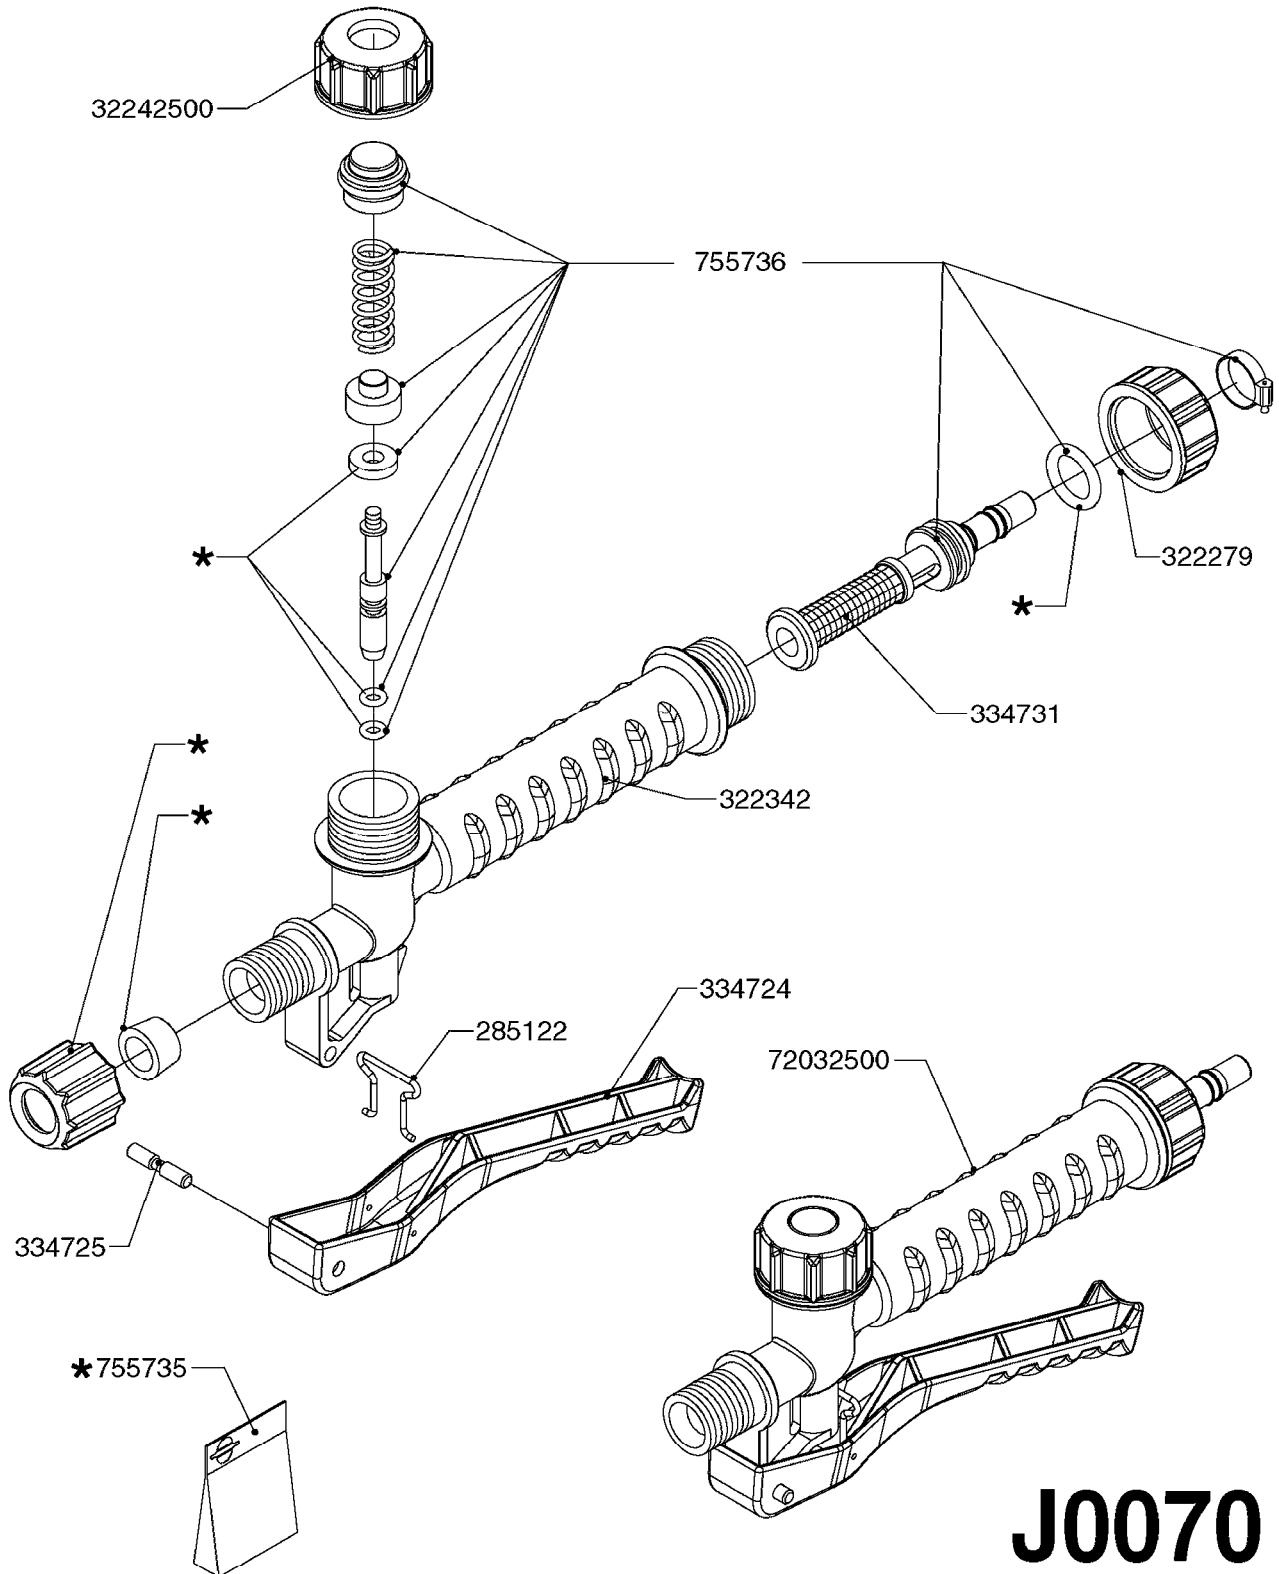

J0070

TRIGGER VALVE ASSEMBLY '00
J0070-HIN, 09:06:16

Page 1
Date 05.08.2019 8:25

parts-n°	order qty	description
285122	1	WIRE CLIP FOR TRIGGER LEVER
322279	1	TRIGGER CAP
322342	1	VALVE CASING FOR LANCE
334724	1	TRIGGER VALVE LEVER
334725	1	PLASTIC PIN
334731	1	FILTER W/HOSE BARB
755735	1	SERVICE PARTS PACK BP15/20
755736	1	TRIGGER VALVE PACK see72032500
32242500	1	NUT FOR LANCE GREY
72032500	1	TRGGR VLV ASSY,NEW STYLE'00