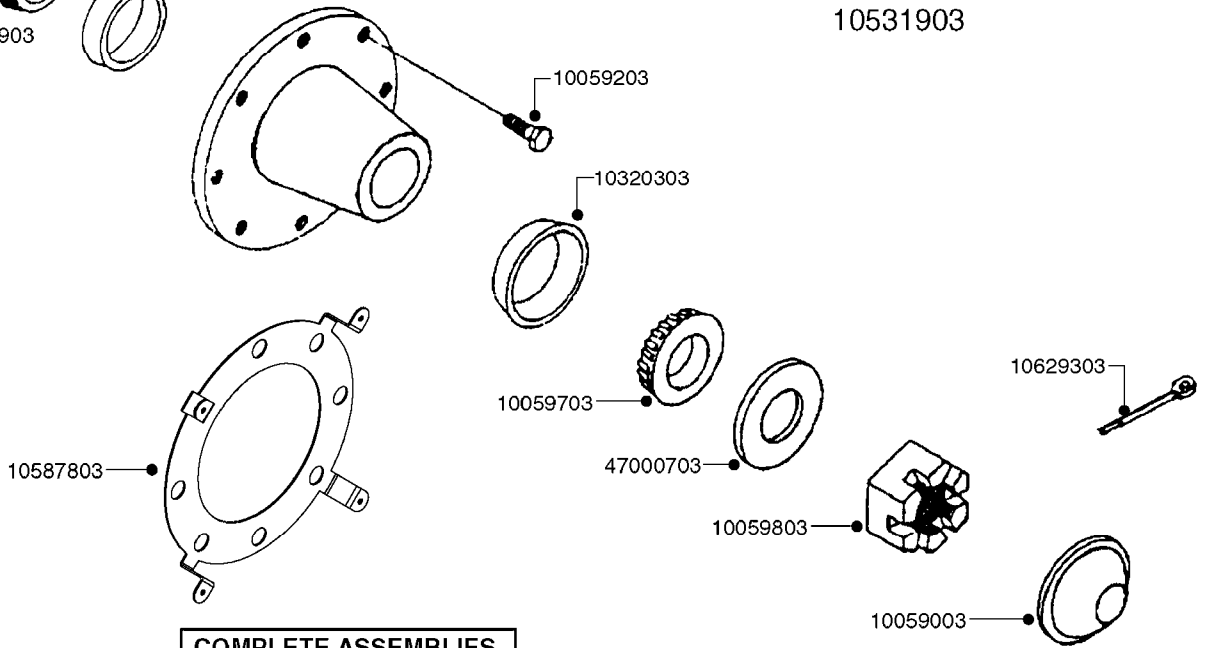

COMPLETE HUB W/BEARINGS:
10531903

**COMPLETE ASSEMBLIES
WHOLEGOODS ITEMS**

E0730

HUB ASSEMBLY F.2 1/8" SPINDLE
E0730-HIN, 01:01:16

Page 1
Date 05.08.2019 11:32

| parts-n° | order qty | description |
|----------|-----------|--------------------------------|
| 10058803 | 1 | BEARING INNER CONE A25590 |
| 10058903 | 1 | SEAL HUB ASE41 |
| 10059003 | 1 | DUST CAP 800/1000 GAL EDC17 |
| 10059203 | 1 | BOLT WHEEL 9/16"x1-1/4"UNF 90D |
| 10059703 | 1 | BEARING OUTER CONE A25877 |
| 10059803 | 1 | NUT HEX NF 1" |
| 10320203 | 1 | BEARING INNER CUP1000GAL.TR/TA |
| 10320303 | 1 | BEARING OUTER CUP1000GAL.TR/TA |
| 10531903 | 1 | HUB ASSY.COMP.F.2-1/8" SPINDLE |
| 10587803 | 1 | MAG MNT F. SPEED SNS 8 BOLT |
| 10629303 | 1 | PIN, COTTER 7/32" X 1.75" LONG |
| 28020103 | 1 | SPINDLE 2.125 CRS 14" 811 |
| 47000703 | 1 | WASHER, SPNDL 1.1" 1.06x2 .19T |