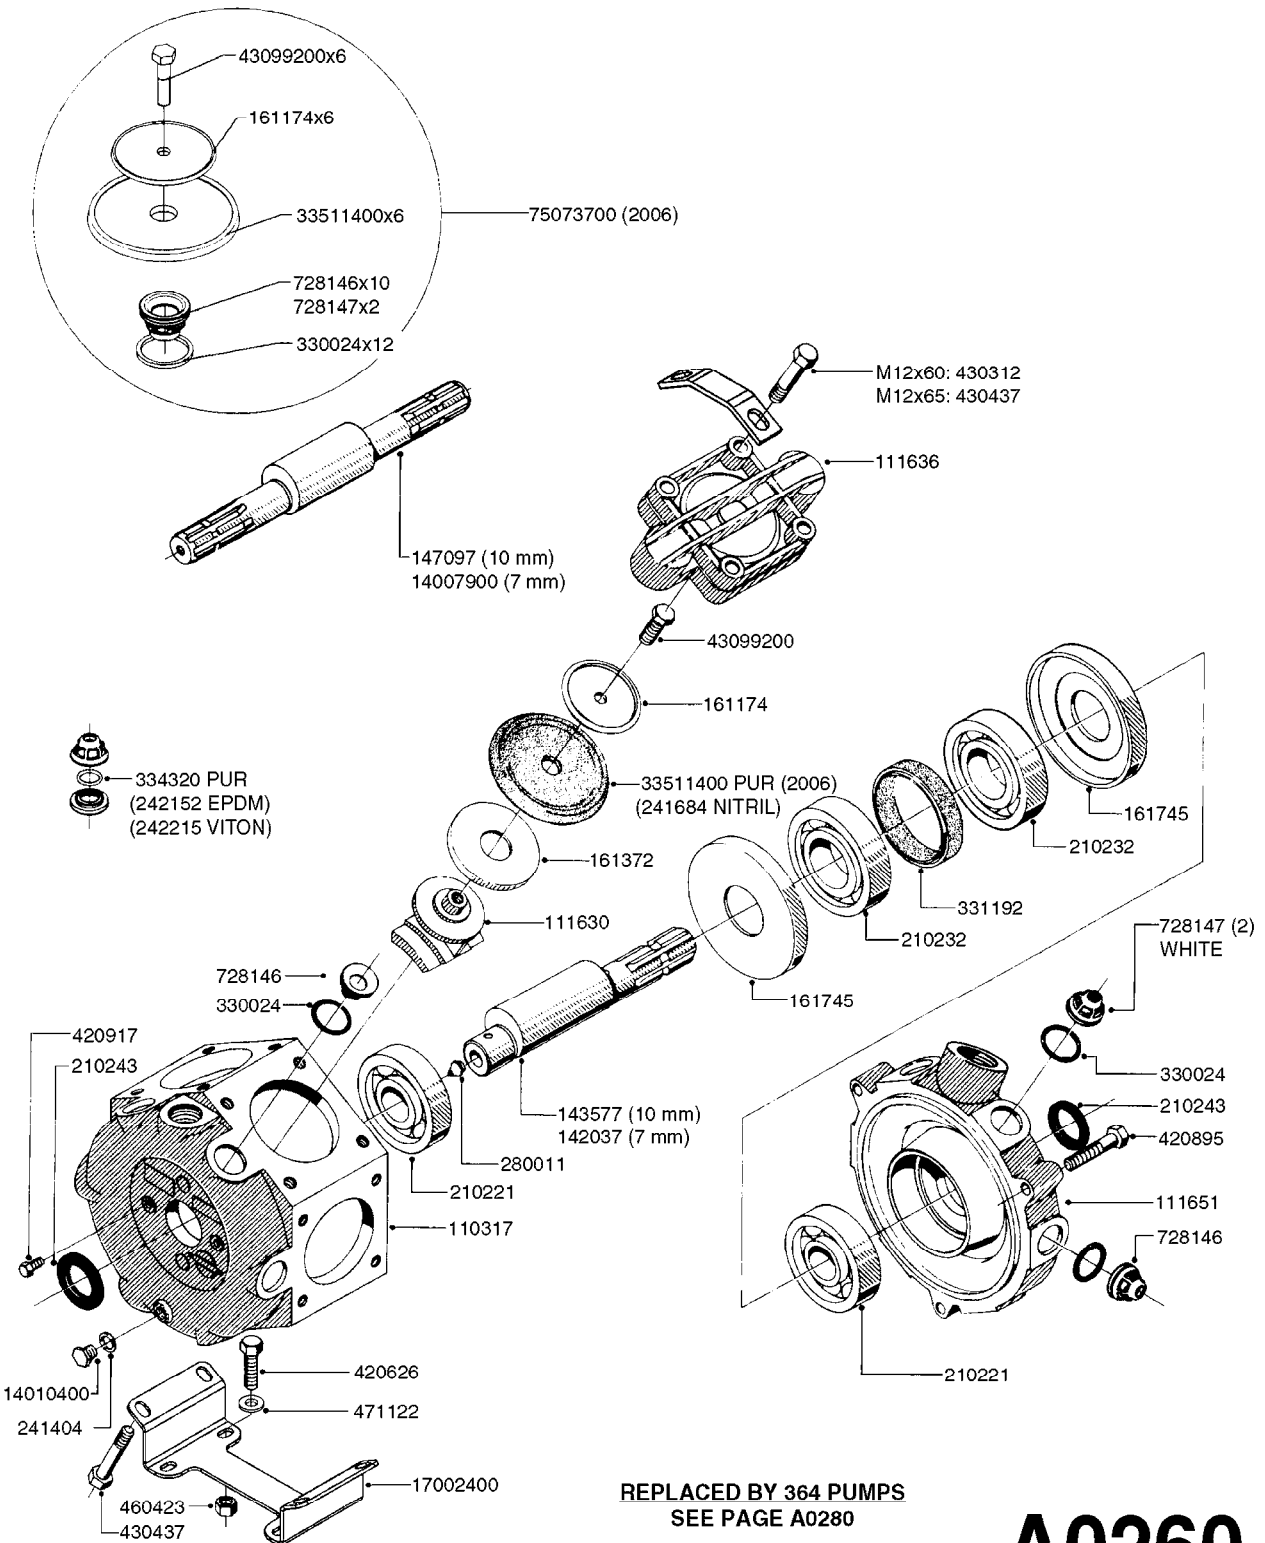

Agroparts: www.HARDI-INTERNATIONAL.com

Arrow - Trailer 270/400
Gallon 16" MAXI Fan

Country-Code 11

Date 05.08.2019 11:32

**ARROW
270/400 Gallon
16" MAXI Fan**

Arrow - Trailer 270/400
Gallon 16" MAXI Fan

Page 0.1

REPLACED BY 364 PUMPS
SEE PAGE A0280

A0260

PUMP - 363 W/MOUNTING BASE
A0260-HIN, 17:03:16

Page 1
Date 05.08.2019 11:32

| parts-n° | order qty | description |
|----------|-----------|--|
| 110317 | 1 | PUMP CASING MODEL 360/361 PNTD |
| 111630 | 1 | CONNECTING ROD 363/364-10 PUMP |
| 111636 | 1 | VALVE COVER 363 HEAVY DUTY |
| 111651 | 1 | CASTING F.363 1.5" PUMP(FRONT) |
| 142037 | 1 | CRANK SHAFT 361-20 |
| 143577 | 1 | CRANK SHAFT F.363/462/463-10mm |
| 147097 | 1 | CRANK SHAFT 363-463/10 THROUGH |
| 161174 | 1 | DIAPHRAGM DISC SS 361/363/364 PUMP |
| 161372 | 1 | DIAPHRAGM BACKING DISC,320-361 |
| 161745 | 1 | METAL SPACER F.363/463 |
| 210221 | 1 | BEARING BALL 6407 |
| 210232 | 1 | BEARING BALL 6310 |
| 210243 | 1 | SEAL OIL 35 X 47 X 7 |
| 241404 | 1 | DOWTY SEAL 1/4" |
| 241684 | 1 | DEICER PARTS: DIAPHRAGM MODEL 361 NITRIL |
| 242152 | 1 | O-RING D18.2X3 EPDM |
| 242215 | 1 | O-RING D18X3 VITON |
| 280011 | 1 | GREASE NIPPLE 1/8" SAE H TR |
| 330024 | 1 | O-RING D41,1/D34.5 X 3,5 |
| 331192 | 1 | SPACER, MODEL 361/363 |
| 334320 | 1 | O-RING D18X3 POLYURETHANE |
| 420626 | 1 | BOLT HEX 8.8 DEL M10X20 FT |
| 420895 | 1 | BOLT HEX 8.8 RAW M10X60 |
| 420917 | 1 | BOLT HEX 8.8 RAW M8X12 FT |
| 430312 | 1 | BOLT HEX 8.8 RAW M12X60 |
| 430437 | 1 | BOLT HEX 8.8 RAW M12X65 |
| 460423 | 1 | NUT HEX M10X1.50 LOCK DIN985A2 SS |
| 471122 | 1 | WASHER, M10, Ø20/10.5X 2.0, SS |
| 728146 | 1 | VALVE FOR 361(726890/707932) |
| 728147 | 1 | VALVE FOR 361 WHITE WITH HOLE |
| 14007900 | 1 | CRANK 363/462/463-7mm 540/THRU |
| 14010400 | 1 | PLUG 1/4" BSP |
| 17002400 | 1 | FOOT F. 36X PUMP, RED |
| 33511400 | 1 | DIAPHRAGM PUMP 361/361/363/364 PUR |
| 43099200 | 1 | BOLT HEX SS M12 X 30 DIN933 A4 |
| 75073700 | 1 | PUMP KIT 361/363 "06" |