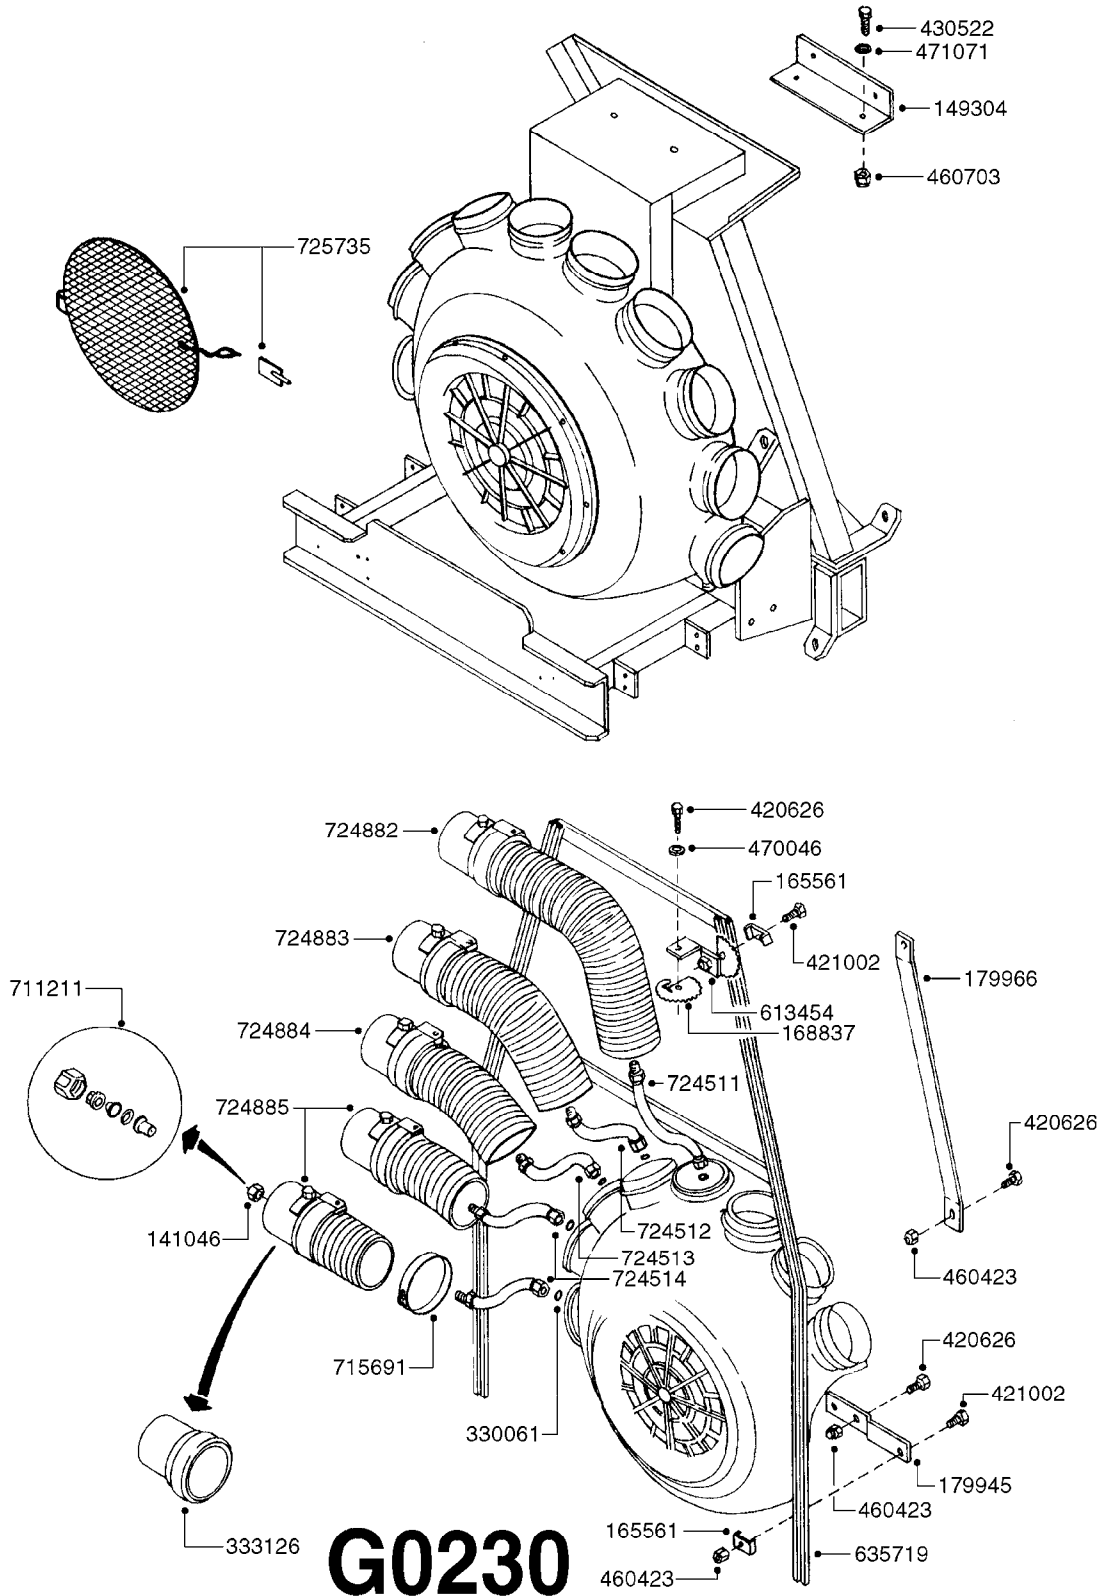

F0160

DRAWBAR - TURNABLE HITCH
F0160-HIN, 01:01:16

Page 1

Date 05.08.2019 11:32

| parts-n° | order qty | description |
|----------|-----------|--------------------------------|
| 149253 | 1 | WASHER D.80X50X10 TURN.HITCH |
| 149254 | 1 | WASHER D.80X32X10 TURN.HITCH |
| 149258 | 1 | PIN F.TURNABLE HITCH |
| 149303 | 1 | DRAW BOLTS |
| 169396 | 1 | PLATE F. TURNABLE DRAWBAR |
| 219071 | 1 | BEARING 30208A TURN.HITCH |
| 219072 | 1 | BEARING |
| 242203 | 1 | O-RING 79.5X72.5 |
| 284235 | 1 | ENGRASADOR M-6/100 RECTO |
| 430507 | 1 | BOLT HEX 8.8 DEL M16X45 FT |
| 459047 | 1 | SET SCREW ALLEN M12X25 DIN 913 |
| 459049 | 1 | SET SCREW ALLEN M8X10 DIN 913 |
| 460585 | 1 | LOCKING NUT M16 DIN985 A2 SS |
| 469007 | 1 | NUT 1" SAE |
| 469021 | 1 | CASTLE NUT 1-1/4" |
| 469024 | 1 | CASTLE NUT 1-3/4" TURN.HITCH |
| 479024 | 1 | WASHER LOCK D.26 DIN 127 |
| 480739 | 1 | PIN SNAP D8 F.ROUND |
| 489027 | 1 | ROLL PIN 6 x 100 |
| 489028 | 1 | COTTER PIN 6 X 8 |
| 619440 | 1 | HEADTUBE FOR TURN.DRAWBAR |
| 639366 | 1 | CENTER BEAM TURN.HITCH |
| 639367 | 1 | CENTER PIVOT - TURN.HITCH |
| 835185 | 1 | DRAWBAR TURNABLE F.TG BV CR |