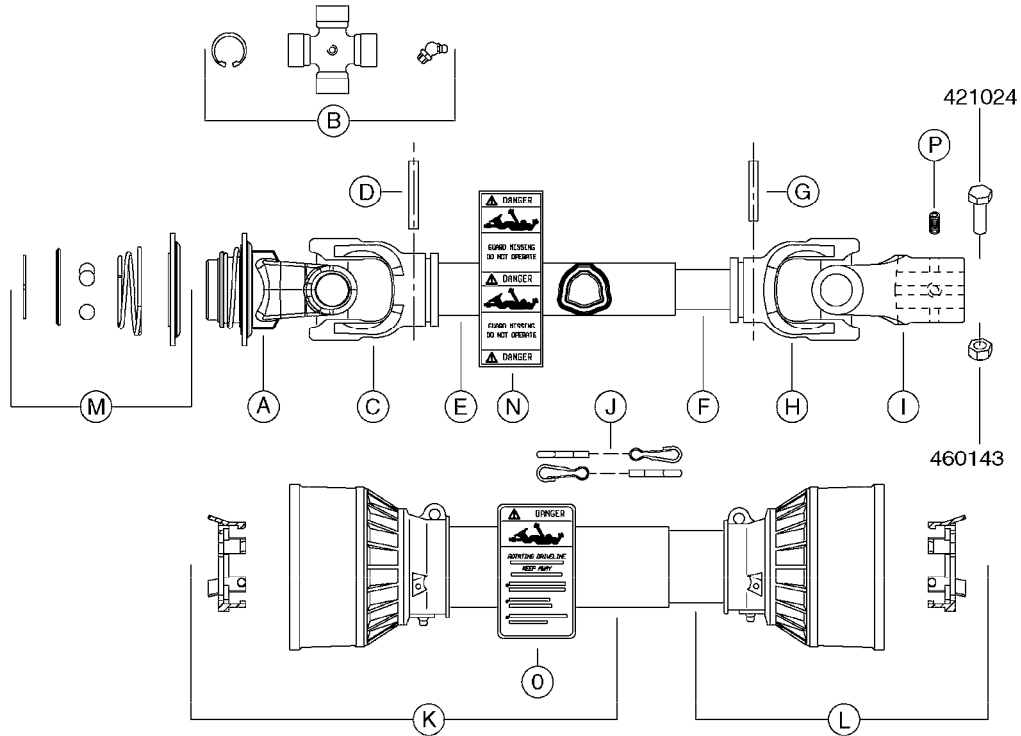

Page 1

Date 05.08.2019 11:32

| parts-n° | order qty | description |
|----------|-----------|--|
| 284041 | 1 | UNIV. JOINT 27x70mm |
| 289040 | 1 | PTO YOKE 1-3/8" X 6 SPLINE |
| 289041 | 1 | PTO YOKE 1-3/8" X 6 SPLINE |
| 289042 | 1 | UNIV. JOINT 22x54mm |
| 289045 | 1 | UNIV. JOINT 30.2x79.4mm |
| 289049 | 1 | PTO SHIELD COMPLETE F.829446 |
| 289050 | 1 | PTO SHIELD COMPLETE F.829445 |
| 829445 | 1 | PTO 1-3/8/6X1-3/8/6X810M AXIAL |
| 829446 | 1 | PTO SHAFT LE-SPV + LP ZE-P540 |
| 829480 | 1 | PTO 1-3/8/21 x 1-3/8/21x1210MM |
| 829482 | 1 | PTO 1-3/8/6X25MM X 600MM 1202 |
| 829483 | 1 | PTO 1-3/8/6X30MM x 610MM 1302 |
| 829484 | 1 | PTO 1-3/8/6X1-3/8/6X575MM 361 |
| 829486 | 1 | PTO 1-3/8/6X30MM X870MM 1302 |
| 829487 | 1 | PTO 1-3/8/6X1-3/8/6X870MM 361 |
| 829490 | 1 | PTO 1-3/8/6X30MM 1320MM 1302 |
| 829491 | 1 | PTO 1-3/8/6X1' 610/913MM 9016 |
| 829502 | 1 | PTO 1-3/8/6x1210/1745 |
| 28005200 | 1 | PTO YOKE 1-3/8" X 21 SPLINE |
| 28005400 | 1 | PTO YOKE 1-3/8" X 6 SPLINE |
| 28005800 | 1 | PTO YOKE 1-3/8" X 21 SPLINE |
| 28006000 | 1 | PTO YOKE D25 CONE 3 DEG. |
| 28006100 | 1 | PTO YOKE D30 CONE 4 DEG. |
| 28006200 | 1 | PTO YOKE 1-3/8" X 6 SPLINE |
| 28006300 | 1 | PTO YOKE D1" |
| 28006700 | 1 | PTO OUTER 1-3/8"X21(NO SHIELD) |
| 28006900 | 1 | PTO OUTER 1-3/8"X6(NO SHIELD) |
| 28007300 | 1 | PTO INNER 1-3/8"X21(NO SHIELD) |
| 28007500 | 1 | PTO HALF SHAFT - PUMP END |
| 28007800 | 1 | PTO INNER D1" (NO SHIELD) |
| 28008100 | 1 | PTO SHIELD COMPLETE |
| 28008500 | 1 | PTO HALF SHAFT - TRACTOR END |
| 28008600 | 1 | PTO SHIELD ASSY COMPLETE |
| 28009403 | 1 | UNIV. JOINT 27x74.6mm |
| 28015103 | 1 | PTO YOKE 1-3/8"X21 TWST OLD |
| 28015203 | 1 | UNIV. JOINT 23.8x61.3mm |
| 28015303 | 1 | PTO YOKE 1-3/8"X21 BALL COLLAR |
| 28015403 | 1 | PTO OUTER 1-3/8"X21(SHIELDED) |
| 28015503 | 1 | PTO INNER 1-3/8"X21(NO SHIELD) |
| 28015603 | 1 | PTO SHIELD COMPLETE F.28020303 |
| 28015703 | 1 | PTO YOKE 1-3/4"X20 SPL OUTER |
| 28015803 | 1 | PTO OUTER 1-3/4"X20(NO SHIELD) |
| 28015903 | 1 | PTO INNER 1-3/8"X21(NO SHIELD) |
| 28016003 | 1 | PTO SHIELD COMPLETE F.10465803 |
| 28016203 | 1 | PTO OUTER 1-3/8"X6(SHIELDED) |
| 28016303 | 1 | PTO INNER 1-3/8"X6(NO SHIELD) |
| 28016703 | 1 | PTO OUTER 1-3/8"X6(NO SHIELD) |
| 28016803 | 1 | PTO INNER 1-3/8"X6(NO SHIELD) |
| 28020203 | 1 | PTO 1-3/4/20x1-3/8/21 BP L=860 |
| 28020303 | 1 | PTO 1-3/8/21 x 1-3/8/21 B&P |
| 28040603 | 1 | PTO YOKE 1-3/8X21SPL BLACK |
| 28040703 | 1 | SAFETY CHAIN F.CV BLACK PTO (SET OF 2) |
| 28068800 | 1 | PTO YOKE 1-3/8" X 6 SPLINE |
| 28069700 | 1 | UNIV. JOINT STD1 SFT |
| 28072800 | 1 | PTO SHIELD COMPLETE L=1912 SFT |
| 28073000 | 1 | PTO YOKE 1-3/8" X 6 SPLINE |