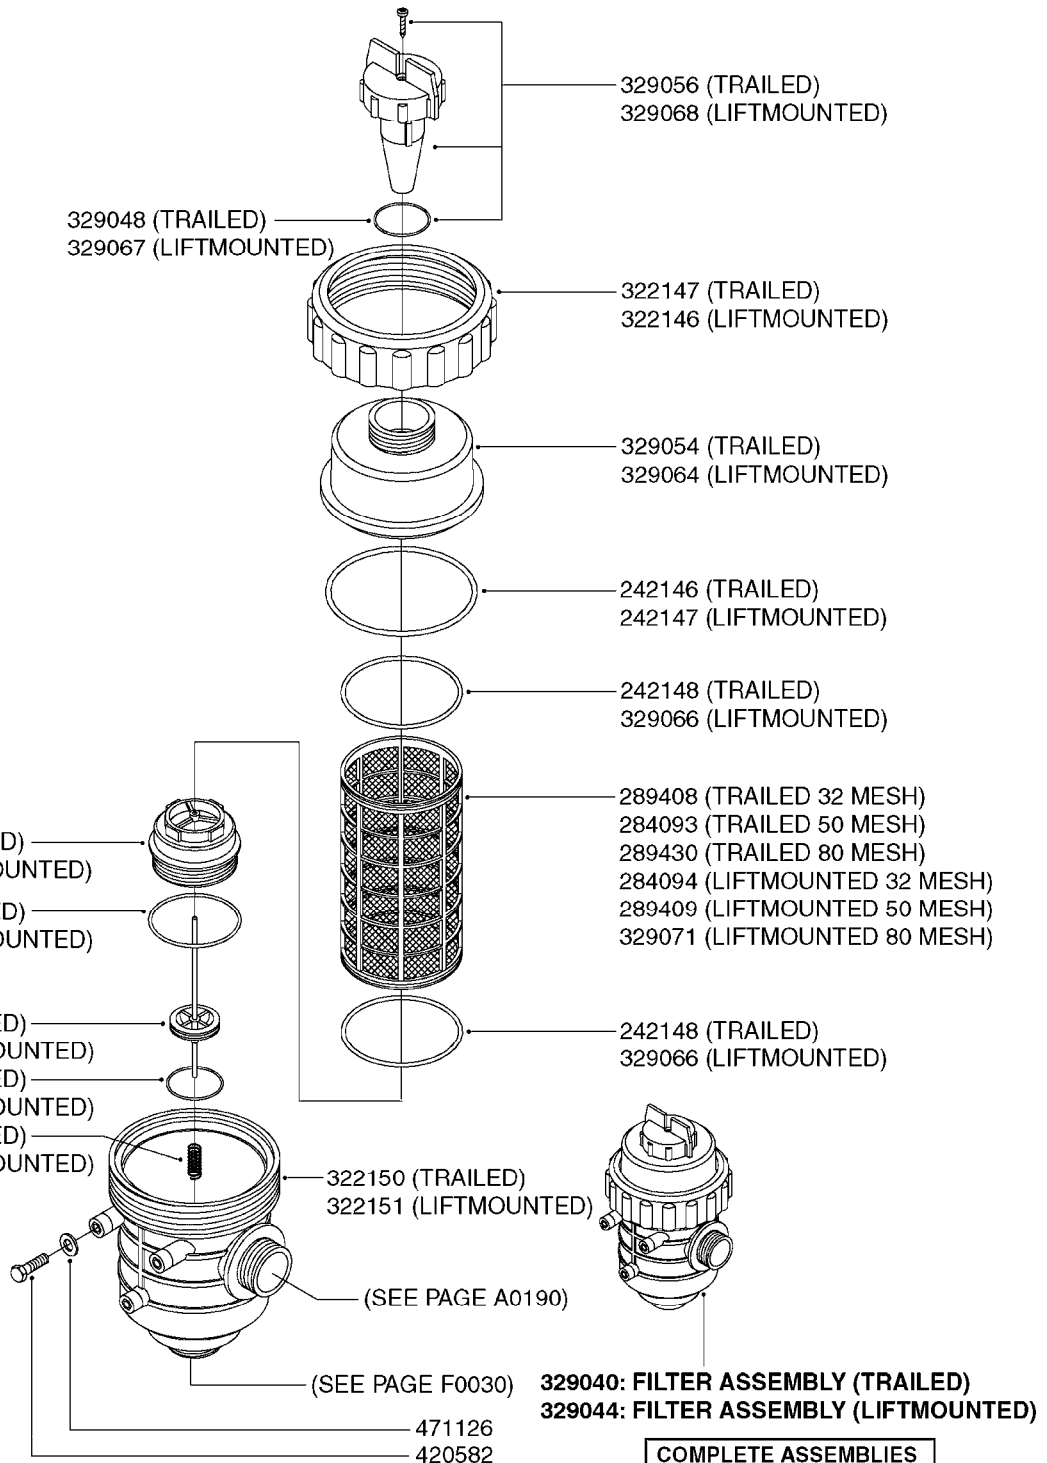

B0710

SUCTION FILT.-VINEYARD&ORCHARD
B0710-HIN, 01:01:16

Page

1

Date

05.08.2019 11:32

parts-n°	order qty	description
242146	1	O-RING 140 X 126 X 7
242147	1	O-RING 105,6x95X5.3
242148	1	O-RING 109.2 X 104 X 2
284093	1	FILTER SCR N ARAG 50 MESH BLUE
284094	1	FILTER SCR N ARAG 32 MESH WHITE
289408	1	FILTER SCR N ARAG 32 MESH WHITE
289409	1	FILTER SCR N ARAG 50 MESH BLUE
289430	1	FILTER SCR N ARAG 80 MESH RED
322146	1	THREADED RING F/FILTER 170
322147	1	THREADED RING F/FILTER 200
322150	1	FILTER CASING 1.5"BSP ARAG
322151	1	FILTER HOUSING 170
329040	1	FILTER ARAG 1.5" 32 MESH TRAIL
329044	1	FILTER ARAG 1.5" 32 MESH LIFT
329047	1	SPRING F. ARAG FILTER 1-1/2"
329048	1	O-RING F. 1-1/2" FILTER
329049	1	PLUNGER F. ARAG VALVE 1-1/2"
329051	1	O-RING F.ARAG FILTER 1-1/2"
329052	1	FITTING F.ARAG FILTER 1-1/2"
329054	1	FILTER HOUSING LID 1-1/2"
329056	1	YELLOW LOCKING RETAINER 1-1/2"
329058	1	SPRING F. ARAG FILTER 1"
329059	1	O-RING F. 1" FILTER
329060	1	PLUNGER F. ARAG VALVE 1"
329061	1	O-RING F.ARAG FILTER 1"
329062	1	FITTING F.ARAG FILTER 1"
329064	1	FILTER HOUSING LID 1"
329066	1	O-RING F.ARAG FILTER 1"
329067	1	O-RING F. 1" FILTER
329068	1	YELLOW LOCKING RETAINER 1"
329071	1	FILTER SCR N ARAG 80 MESH RED
420582	1	BOLT HEX 8.8 DEL M8X20 FT A2
471126	1	WASHER, M8, Ø16/ 8.4X 1.6, SS