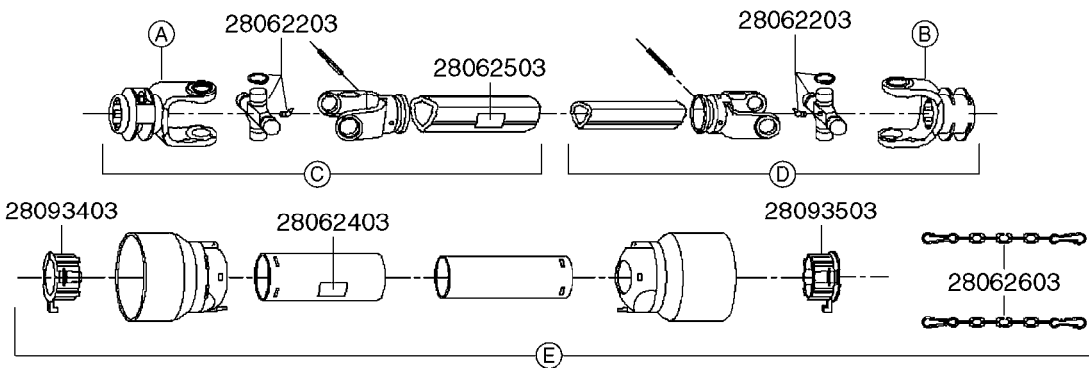

* Changed in 2016 from 100 series to G-Series (see page A0600).

A520

PTO SHAFTS - BONDIOLI CENT.
A0520-HIN, 23:10:18

Page 1

Date 05.08.2019 11:32

| parts-n° | order qty | description |
|----------|-----------|--|
| 289042 | 1 | UNIV. JOINT 22x54mm |
| 421024 | 1 | BOLT HEX 8.8 DEL M8X60 |
| 450015 | 1 | SCREW ALLAN 3/8'X5/8' BLACK |
| 460143 | 1 | SELF LOCK NUT M8 SST A2 DIN985 |
| 28009803 | 1 | PTO PIN TUBE RETAINER OUTER |
| 28009903 | 1 | PTO TUBE RETAINER INNER |
| 28010103 | 1 | PTO YOKE F.INNER TUBE CV PTO |
| 28021403 | 1 | PTO 1"STR/1-3/8" 6SPL B&P |
| 28021503 | 1 | PTO 1"STR/1-3/8" 21SPL B&P |
| 28021603 | 1 | PTO 1"STR/1-3/4" 20SPL B&P |
| 28027903 | 1 | PTO BALL LOCK.KIT F.1-3/8 YOKE |
| 28040503 | 1 | UNIV. JOINT 27x74.6mm |
| 28040703 | 1 | SAFETY CHAIN F.CV BLACK PTO (SET OF 2) |
| 28041803 | 1 | DECAL DANGER GUARD MISSING |
| 28041903 | 1 | DECAL DANGER ROT.DRIVELINE |
| 28056703 | 1 | PTO YOKE #1 1-3/8" X 6 SPLINE |
| 28056803 | 1 | PTO YOKE #1 1-3/8" X 21 SPLINE |
| 28056903 | 1 | PTO YOKE #4 1-3/4" X 20 SPLINE |
| 28057003 | 1 | PTO TUBE YOKE #1-G1 OUTER |
| 28057103 | 1 | PTO TUBE YOKE #4-G4 OUTER |
| 28057203 | 1 | PTO PIN TUBE RETAINER OUTER |
| 28057303 | 1 | PTO TUBE OUTER #1 745MM |
| 28057403 | 1 | PTO TUBE OUTER #4 720MM |
| 28057503 | 1 | PTO TUBE INNER #1 745MM |
| 28057603 | 1 | PTO TUBE INNER #4 720MM |
| 28057703 | 1 | PTO TUBE RETAINER INNER |
| 28057803 | 1 | PTO TUBE YOKE #1 Ø=1" |
| 28057903 | 1 | PTO TUBE YOKE #4 Ø=1" |
| 28058003 | 1 | PTO HALF SAFETY SHIELD OUTER |
| 28058103 | 1 | PTO HALF SAFETY SHIELD OUTER |
| 28058203 | 1 | PTO HALF SAFETY SHIELD INNER |
| 28058303 | 1 | PTO HALF SAFETY SHIELD INNER |
| 28058403 | 1 | PTO BALL LOCK.KIT F.1-3/4 YOKE |
| 28058503 | 1 | PTO TUBE YOKE #1-G1 INNER |