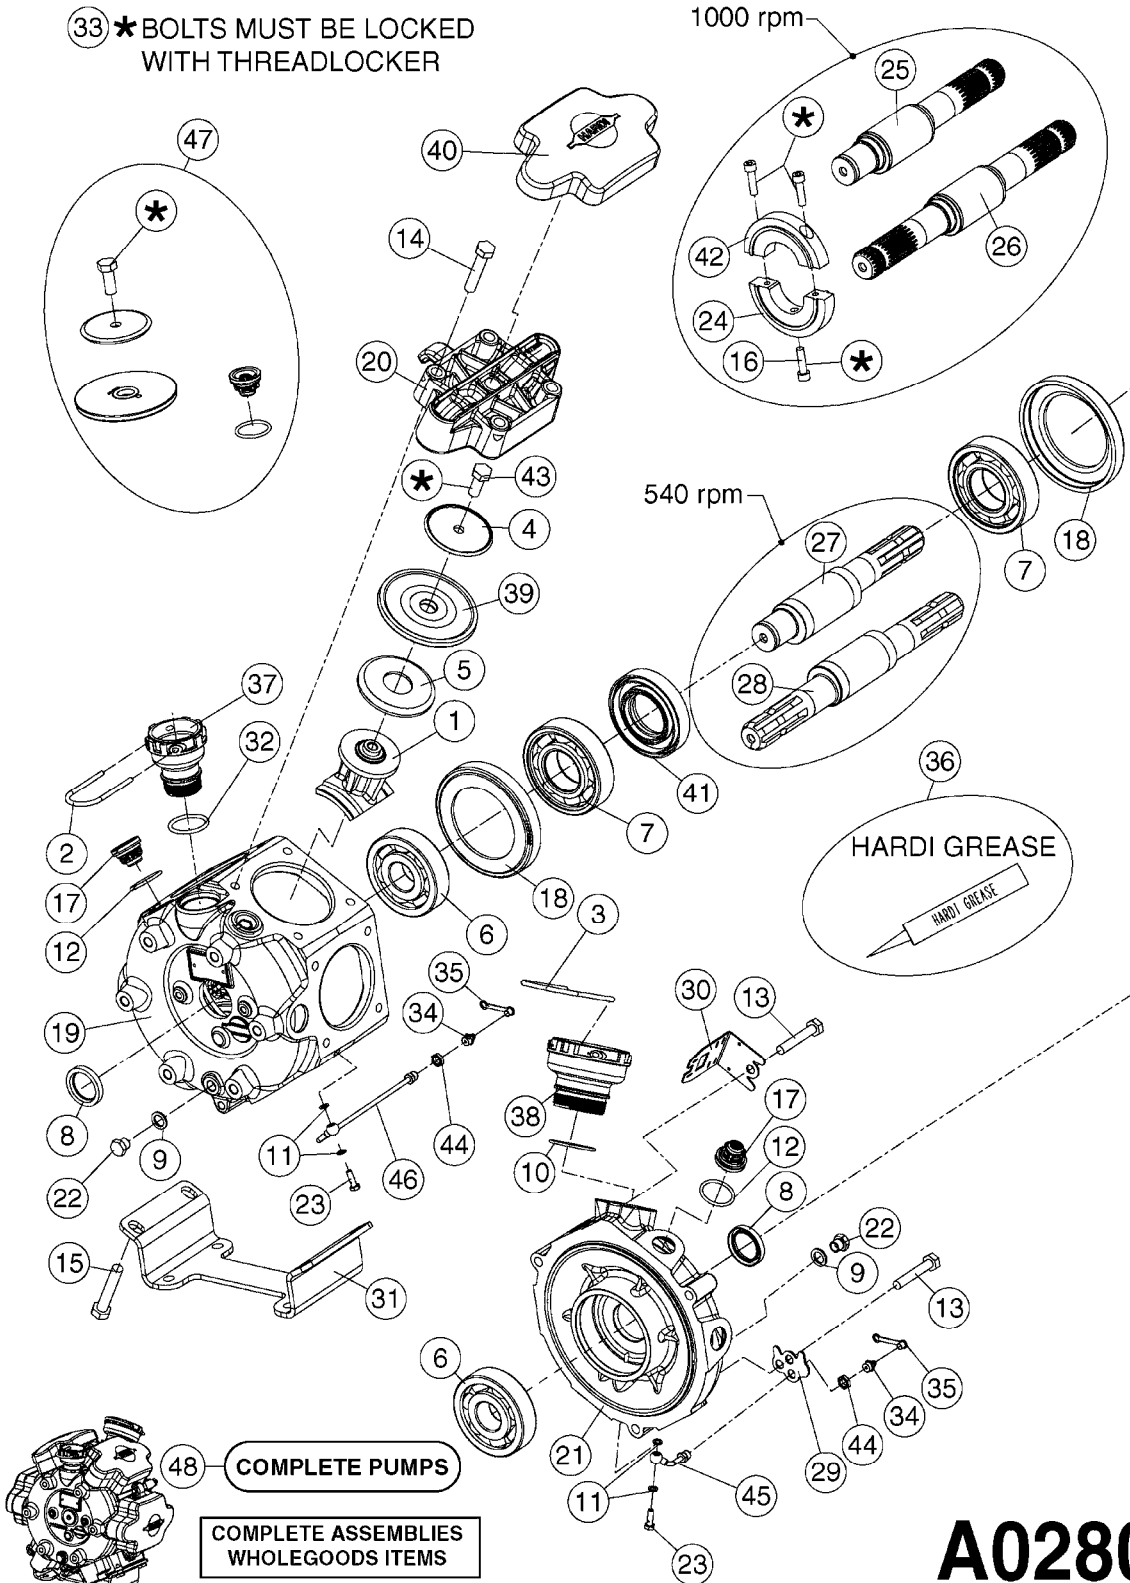

33 * BOLTS MUST BE LOCKED WITH THREADLOCKER

1000 rpm

540 rpm

HARDI GREASE

PUMP - 364 540/1000 RPM
A0280-HIN, 24:04:19

Page 1
Date 05.08.2019 11:32

Pos.	parts-n°	order qty	description
1	111622	1	CONNECTING ROD 463/5.5MM
1	111628	1	CONNECTING ROD 363/5.5 PUMP
1	111629	1	CONNECTING ROD 363/364-7 PUMP
1	111630	1	CONNECTING ROD 363/364-10 PUMP
2	145996	1	FITT.DK S-67 FORK
3	145997	1	FITT.DK S-93 FORK
4	161174	1	DIAPHRAGM DISC SS 361/363/364 PUMP
5	161372	1	DIAPHRAGM BACKING DISC,320-361
6	210221	1	BEARING BALL 6407
7	210232	1	BEARING BALL 6310
8	210243	1	SEAL OIL 35 X 47 X 7
9	241404	1	DOWTY SEAL 1/4"
10	242225	1	O-RING D45.0 X 4.0 RUBBER
11	242374	1	WASHER Ø10/Ø6X1 COPPER
12	330024	1	O-RING D41,1/D34.5 X 3,5
13	420895	1	BOLT HEX 8.8 RAW M10X60
14	430312	1	BOLT HEX 8.8 RAW M12X60
15	430438	1	BOLT HEX 8.8 DEL M12X65
16	450995	1	BOLT ALLEN M8X30 DIN 912 RAW
17	728146	1	VALVE FOR 361(726890/707932)
18	11171900	1	CONROD RING 364/464 MACHINED
19	11172000	1	PUMP HOUSE 364 MACHINED 5/4" BSP RED
20	11172800	1	VALVE COVER 363/364 MACHINED RED
21	11173200	1	FRONTPART 364, 1½" BSP RED
22	14010400	1	PLUG 1/4" BSP
23	14120400	1	BANJOBOLT M6 X 19
24	14120700	1	COUNTERWEIGHT 364/464-1000
25	14137300	1	CRANKSHAFT 364/464-5.5 1000
26	14137900	1	CRANKSHAFT 364/464-5.5 GG 1000
27	14137600	1	CRANKSHAFT 364/464-10
28	14138200	1	CRANKSHAFT 364/464-10 GG
29	16382900	1	GREASE NIPPLE PLATE, 364
30	16390600	1	BRACKET FOR RPM SENSOR
31	16410700	1	PUMP BASE 363/364 BLACK
31	17002400	1	FOOT F. 36X PUMP, RED
32	24266600	1	O-RING D 38,0 X 4,0 70SH.NITR
33	28045503	1	LOCTITE 262 .5ML (.017oz.)
34	28163300	1	GREASE NIPPLE H1 M6X1 DIN 7412
35	28163400	1	CAP F. GREASENIPPLE YELLOW M6X1
36	28164600	1	HARDI PUMP GREASE S3 V550L 1
37	32242200	1	FITTING S67 5/4" KON. RG 2014
38	32242300	1	NIPPLE S93 1,5' KON.RG 2014
39	33511400	1	DIAPHRAGM PUMP 361/361/363/364 PUR
40	33524300	1	COVER PLASTIC 364 PUMP
41	33527200	1	GREASE SPLIT 364/464
42	39136200	1	HALFPART 364/464-1000
43	43099200	1	BOLT HEX SS M12 X 30 DIN933 A4
44	46134000	1	NUT HEX M10x1 H=2.3 NV=14 ELZIN
45	61096800	1	BANJOTUBE SHORT 364 COMPL.
46	61096900	1	BANJOTUBE LONG 364 COMPL.
47	75585900	1	PUMP KIT 364
48	82169500	1	PUMP 364-5.5-MED-1000
48	82169700	1	PUMP 364-5.5-MOD2-1000-OSP
48	82170000	1	PUMP 364-10-STD-540 FK
48	82170300	1	PUMP 364-10-MOD-540-GG THROUGH SHAFT
48	82170400	1	PUMP 364-10-MOD-540-OSP