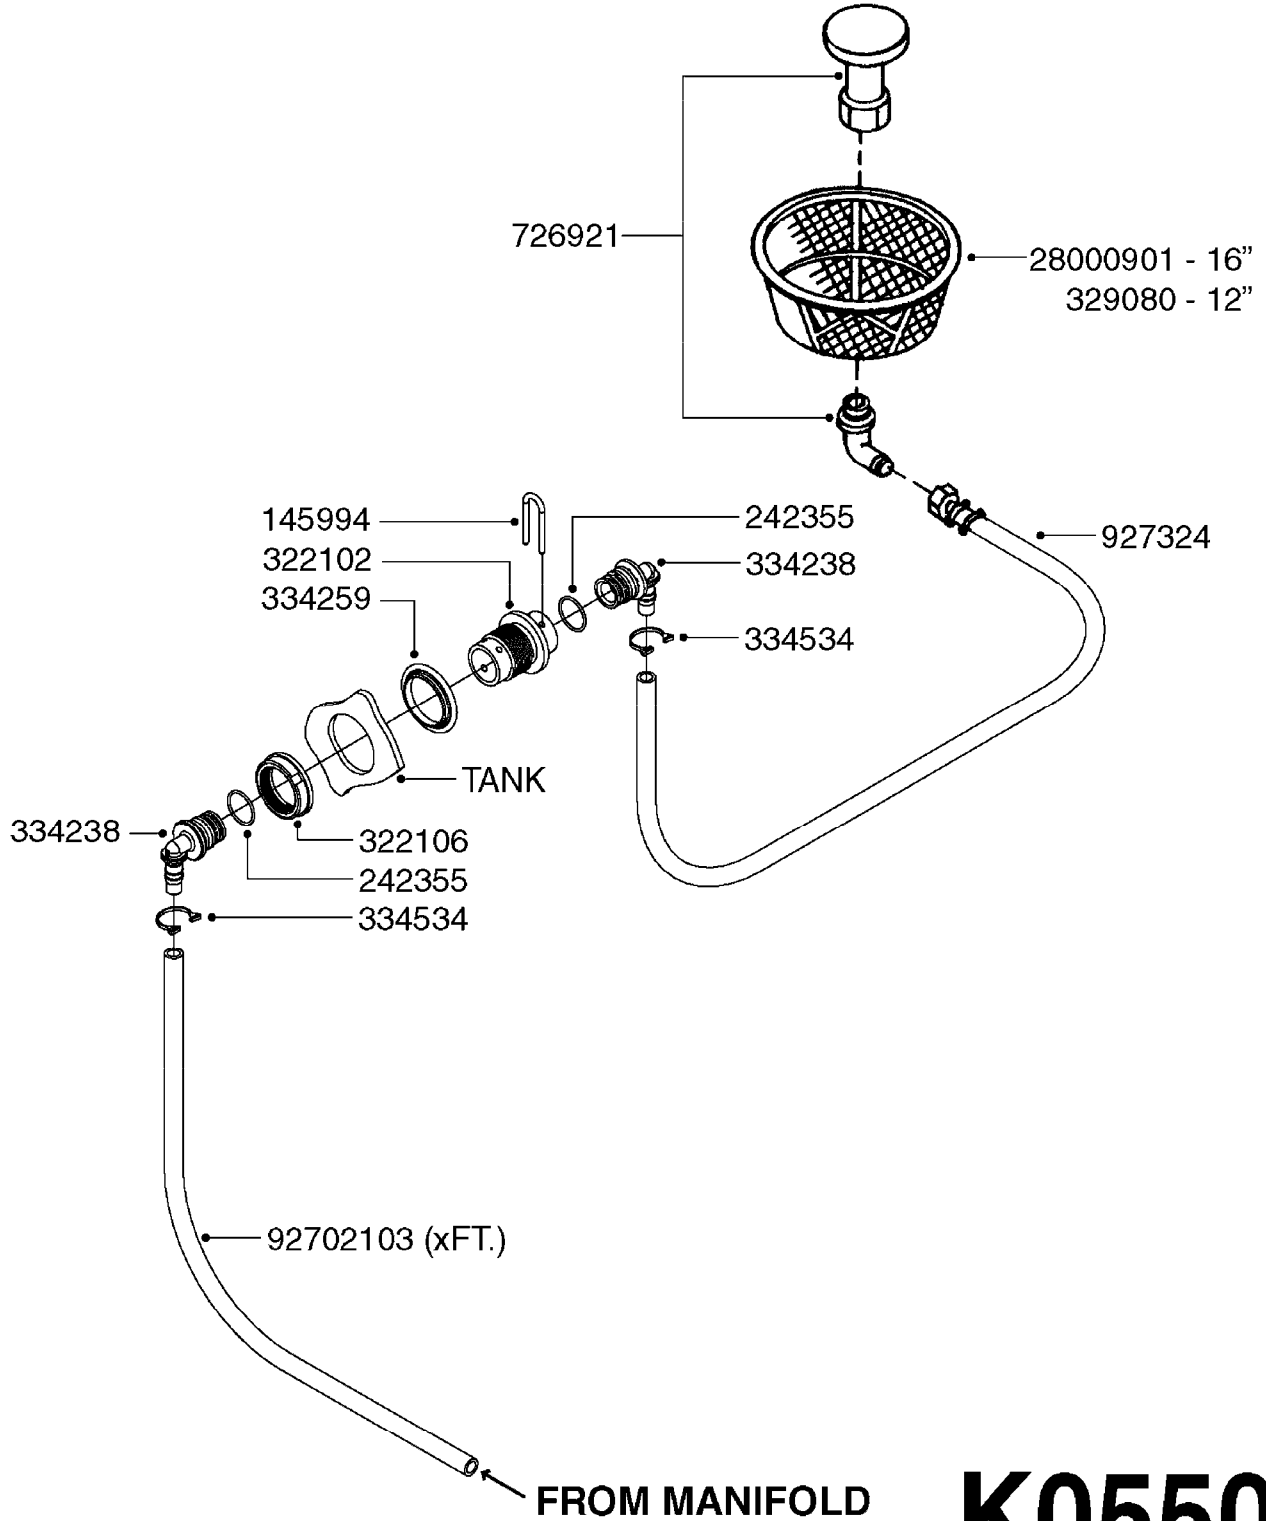

K0550

POWDER MIXER
K0550-HIN, 01:01:16

Page 1

Date 05.08.2019 11:32

parts-n°	order qty	description
145994	1	FITT.DK S-40 FORK
242355	1	O-RING D19.2X3.0 VITON F.S-40
322102	1	FITT.DK S-40 BULKHEAD
322106	1	FITT.DK S-40 BULKHEAD NUT
329080	1	FILTER BASKET 12"
334238	1	FITT.DK S-40 ELB.1/2"
334259	1	GASKET F. S-40 BULKHEAD
334534	1	CLAMP HOSE PLASTIC 1/2"
726921	1	POWDER MIXER F.STRAINER BASKET
927324	1	HOSE R PRESSURE D12-80-200 BAR
28000901	1	FILTER, TOP MAIN TANK, D400 L275 300130
92702103	1	HOSE R X1/2" X300PSI WP X0012"