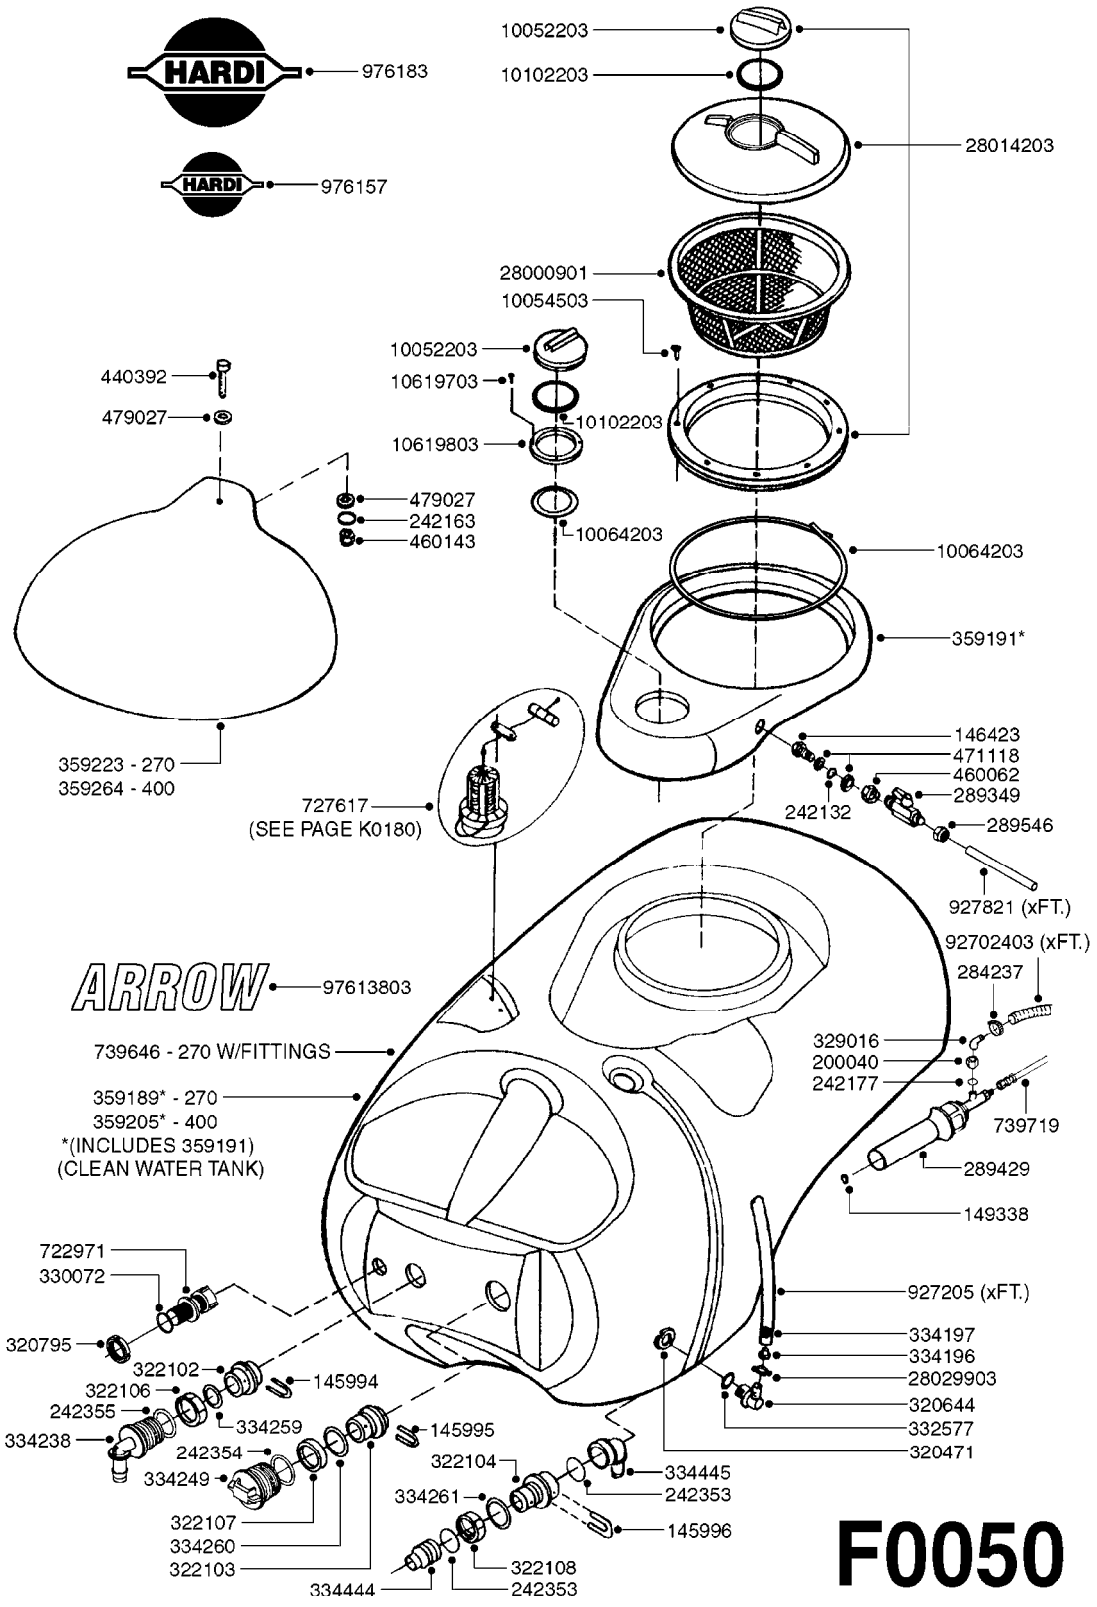

TANK - ARROW 270/400
F0050-HIN, 01:01:16

Page

0

Date

05.08.2019 11:32

TANK - ARROW 270/400
F0050-HIN, 01:01:16

Page 1

Date 05.08.2019 11:32

parts-n°	order qty	description
145994	1	FITT.DK S-40 FORK
145995	1	FITT.DK S-53 FORK
145996	1	FITT.DK S-67 FORK
146423	1	INSERT 3/8'BRASS
149338	1	INTERMIX JET 5MM
200040	1	FITT. ARAG 1"
242132	1	O-RING 21 X 15 X 3
242163	1	O-RING 8 X 3
242177	1	O-RING D25.4 X 20.2 X 2.6
242353	1	O-RING 3 X 44.2 VITON
242354	1	O-RING D32.2X3.0 VITON
242355	1	O-RING D19.2X3.0 VITON F.S-40
284237	1	CLAMP HOSE GEAR D20/30
289349	1	BALL VALVE 3/8" M-H
289429	1	AGITATION INJECTOR DUAL INPUT
289546	1	NUT F.NOZZLE HOLDER ZENIT
320471	1	FITT.DK NUT 1" BSP JAMB
320644	1	FITT.DK ELB.3/4"HB X 1" BSP
320795	1	FITT.DK NUT 1-1/2" BSP JAMB
322102	1	FITT.DK S-40 BULKHEAD
322103	1	FITT.DK S-53 BULKHEAD
322104	1	FITT.DK S-67 BULKHEAD
322106	1	FITT.DK S-40 BULKHEAD NUT
322107	1	FITT.DK S-53 BULKHEAD NUT
322108	1	FITT.DK S-67 BULKHEAD NUT
329016	1	BØJNING
330072	1	O-RING D53.5/D45.5X4
332577	1	O-RING D38/D30X4 F.1" PUR.
334196	1	PLUG F. LIQUID LEV. INDICATOR
334197	1	BALL F. LIQUID LEV. INDICATOR
334238	1	FITT.DK S-40 ELB.1/2"
334249	1	FITT.DK S-53 PLUG
334259	1	GASKET F. S-40 BULKHEAD
334260	1	GASKET F. S-53 BULKHEAD
334261	1	GASKET F. S-67 BULKHEAD
334444	1	FITT.DK S-67 STR.1-1/2" PVC
334445	1	FITT.DK S-67 ELB.1-1/2"
359189	1	TANK RAW 270 GAL. ARROW
359191	1	CLEAN WATER TANK - ARROW
359205	1	TANK RAW 400 GAL. ARROW
359223	1	TANK ACCESS COVER - ARROW 270
359264	1	TANK ACCESS COVER - ARROW 400
440392	1	SCREW 6.3 X 25.0 DIN7981C TORX
460062	1	NUT HEX 3/8' GALV.
460143	1	SELF LOCK NUT M8 SST A2 DIN985
471118	1	WASHER D16 TENSION
479027	1	WASHER D8X24X2 DIN9021
722971	1	SAFETY VALVE SCF 217PSI(15BAR)
727617	1	FITT.DK S-93 BOTTOM VALVE 2'
739646	1	TANK W/FITTINGS, ARROW 270
739719	1	HOSE ASSEMBLY D12 X 3400 1/2"
927205	1	HOSE R X CLEAR X 3/4 X 0012"
927821	1	CLEAR HOSE D12X10 PA1012
976157	1	DECAL COMPANY (4.4" X 4.6")
976183	1	DECAL COMPANY D.18,2 X 29,6
10052203	1	LID VENT ASSY
10054503	1	SCREW 3/4" SELF TAPPING
10064203	1	SET SEALING SPONGE 1 Ft BULK
10102203	1	GASKET F.16" LID BREATHER
10619703	1	SCREW SS #6x3/4' SELF TAPPING
10619803	1	LID HOUSING TREADED F. 6'