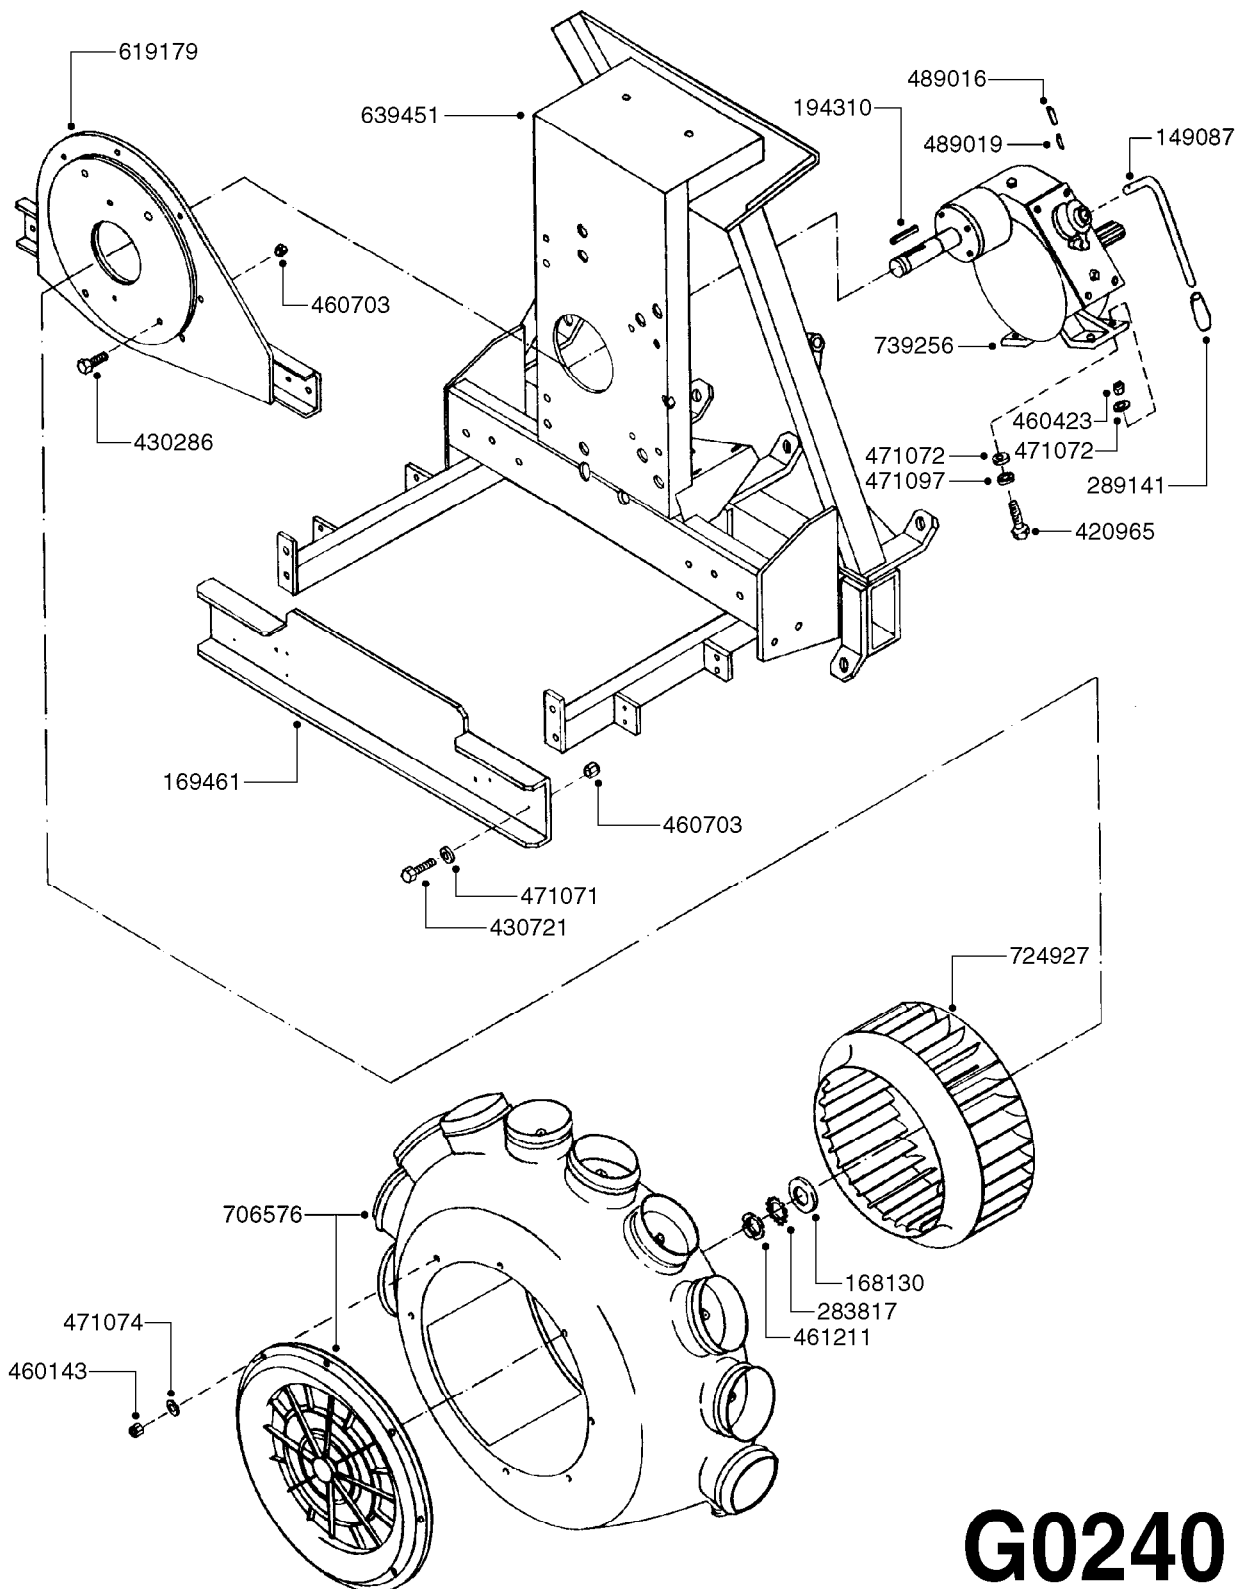

G0240

ARROW - SPV 16" MAXI FAN/GRBX
G0240-HIN, 01:01:16

Page 1

Date 05.08.2019 11:32

parts-n°	order qty	description
149087	1	HANDLE LE-650/750
168130	1	WASHER F.BLOWER MAXI TR 600
169461	1	REAR BRACKET ARROW FAN FRAME
194310	1	KEY 10 X 8 X 55
283817	1	WASHER LOCK D30 MB6
289141	1	HANDLE M-8
420965	1	M10X40 MACHINE SCREW STAINLESS
430286	1	BOLT HEX 8.8 DEL M12X30 FT
430721	1	BOLT HEX 8.8 DEL M12X40 FT
460143	1	SELF LOCK NUT M8 SST A2 DIN985
460423	1	NUT HEX M10X1.50 LOCK DIN985A2 SS
460703	1	NUT HEX M12X1.75 LOCK DIN985A2 SS
461211	1	NUT M30X1.5 SKF W/CUT
471071	1	WASHER M12 GALV
471072	1	WASHER M10 EL2
471074	1	WASHER M8 ELZ
471097	1	WASHER D10 SAFETY
489016	1	SLOTTED PIN D.3X20
489019	1	SLOTTED PIN D.5X20
619179	1	BRACKET F.BLOWER F-400 SPV
639451	1	ARROW FAN FRAME 16" MAXI
706576	1	BLOWER HOUSING FOR MAXI
724927	1	FAN WHEEL ASSY.MAXI 600
739256	1	GEAR BOX F. LE-SPV & TG