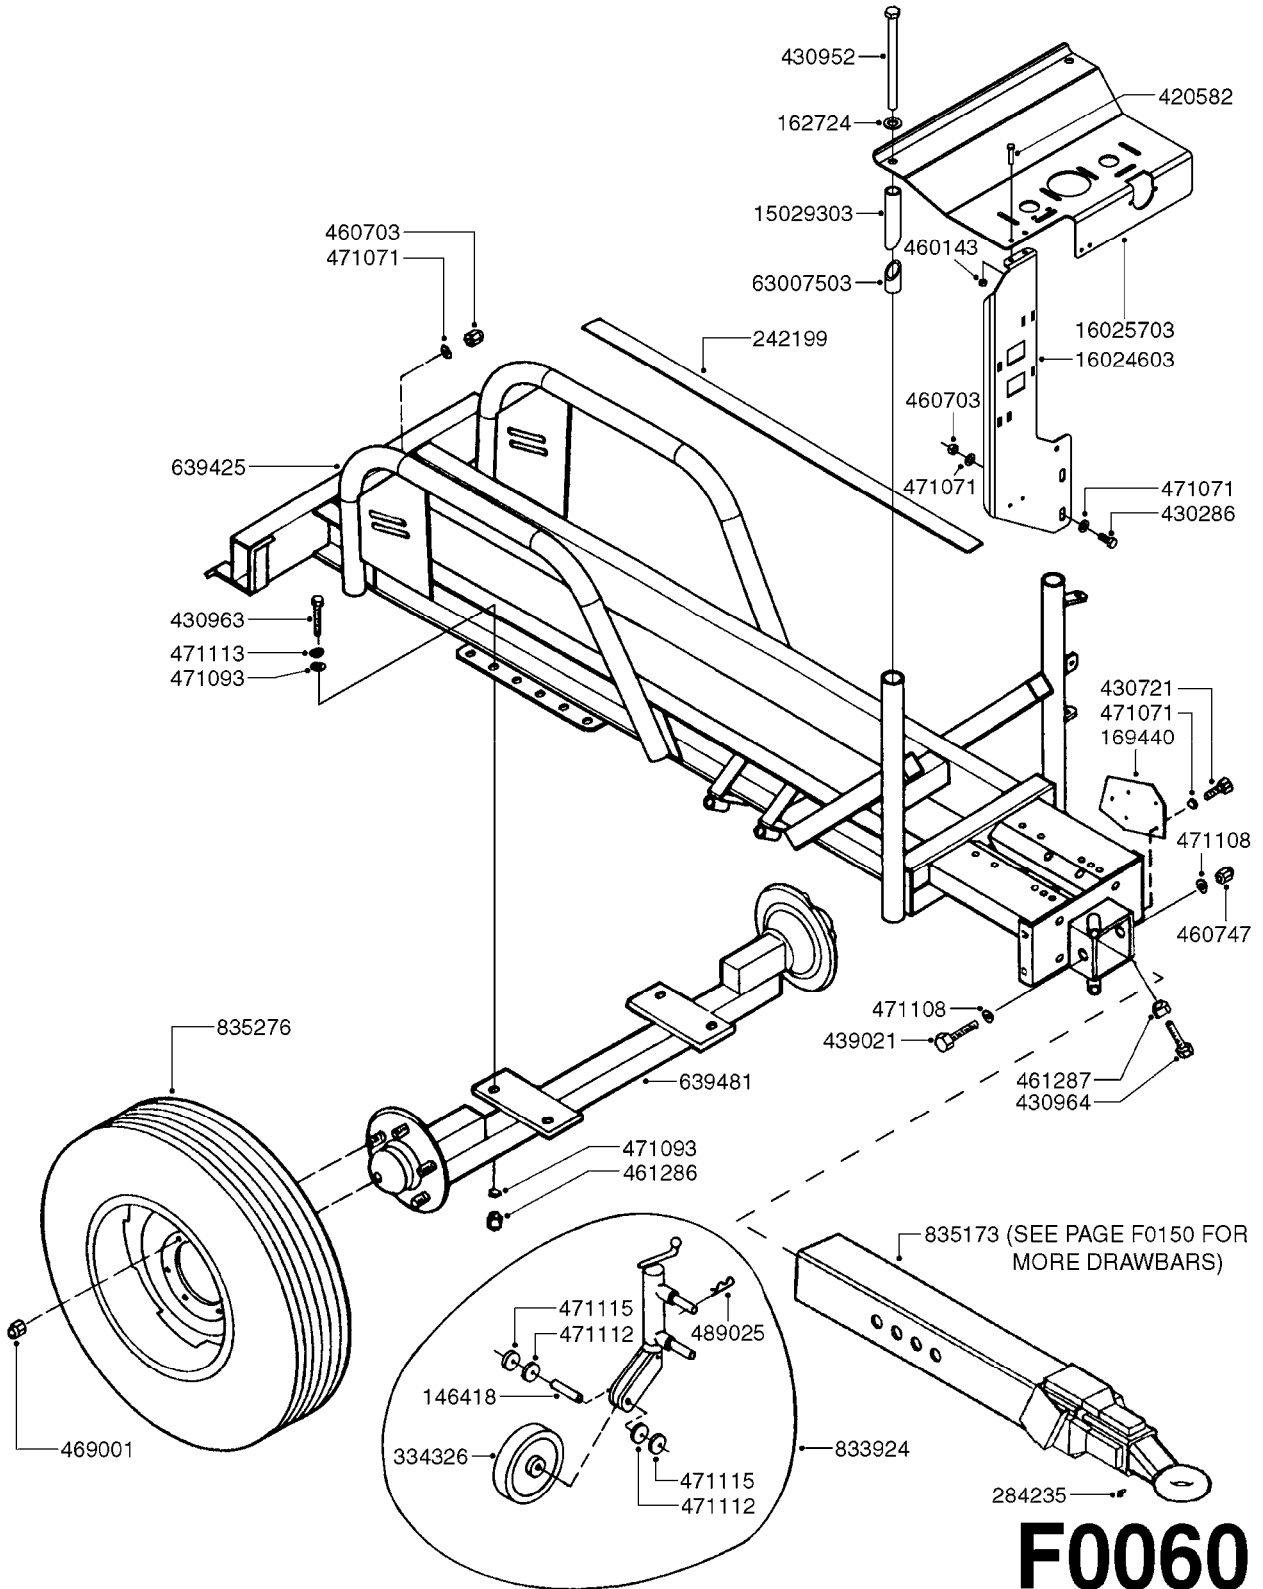

F0060

FRAME - ARROW 270
F0060-HIN, 01:01:16

Page 1
Date 05.08.2019 11:32

parts-n°	order qty	description
146418	1	SHAFT FOR SUPPORT WHEEL
162724	1	WASHER D25/D18.1X1
169440	1	BRACKET F.SUCTION FILTER
242199	1	TANK FRAME PACKING 1300X45X3
284235	1	ENGRASADOR M-6/100 RECTO
334326	1	WHEEL PLASTIC
420582	1	BOLT HEX 8.8 DEL M8X20 FT A2
430286	1	BOLT HEX 8.8 DEL M12X30 FT
430721	1	BOLT HEX 8.8 DEL M12X40 FT
430952	1	BOLT HEX M16X220 DIN931-8.8 DE
430963	1	BOLT HEX M14X40
430964	1	BOLT HEX M18X50
439021	1	BOLT HEX 8.8 DEL M24X160 GALV.
460143	1	SELF LOCK NUT M8 SST A2 DIN985
460703	1	NUT HEX M12X1.75 LOCK DIN985A2 SS
460747	1	NUT HEX M24 LOCK
461286	1	NUT M14 SAFETY
461287	1	NUT HEX M18
469001	1	NUT, RIM ARROW
471071	1	WASHER M12 GALV
471093	1	WASHER D14 GALV. (168873)
471108	1	WASHER D44D25X4.5
471112	1	WASHER D20
471113	1	WASHER D14 TENSION
471115	1	WASHER D20
489025	1	'R' PIN D.4
639425	1	FRAME - ARROW 270
639481	1	AXLE - FIXED/ARROW
833924	1	JACK WITH TRANSPORT WHEEL
835173	1	DRAWBAR RING HITCH ARROW
835276	1	WHEELS 10/80-12 8PR"1"PACK CPL
15029303	1	TUBE ID CLAMP 1.5" Ø ARROW 250
16024603	1	SUPPORT HYD VALVE MISTBLOWER
16025703	1	BRACKET MANIFOLD ARROW 270
63007503	1	TUBE CLAMP 1.5" DIA ARROW