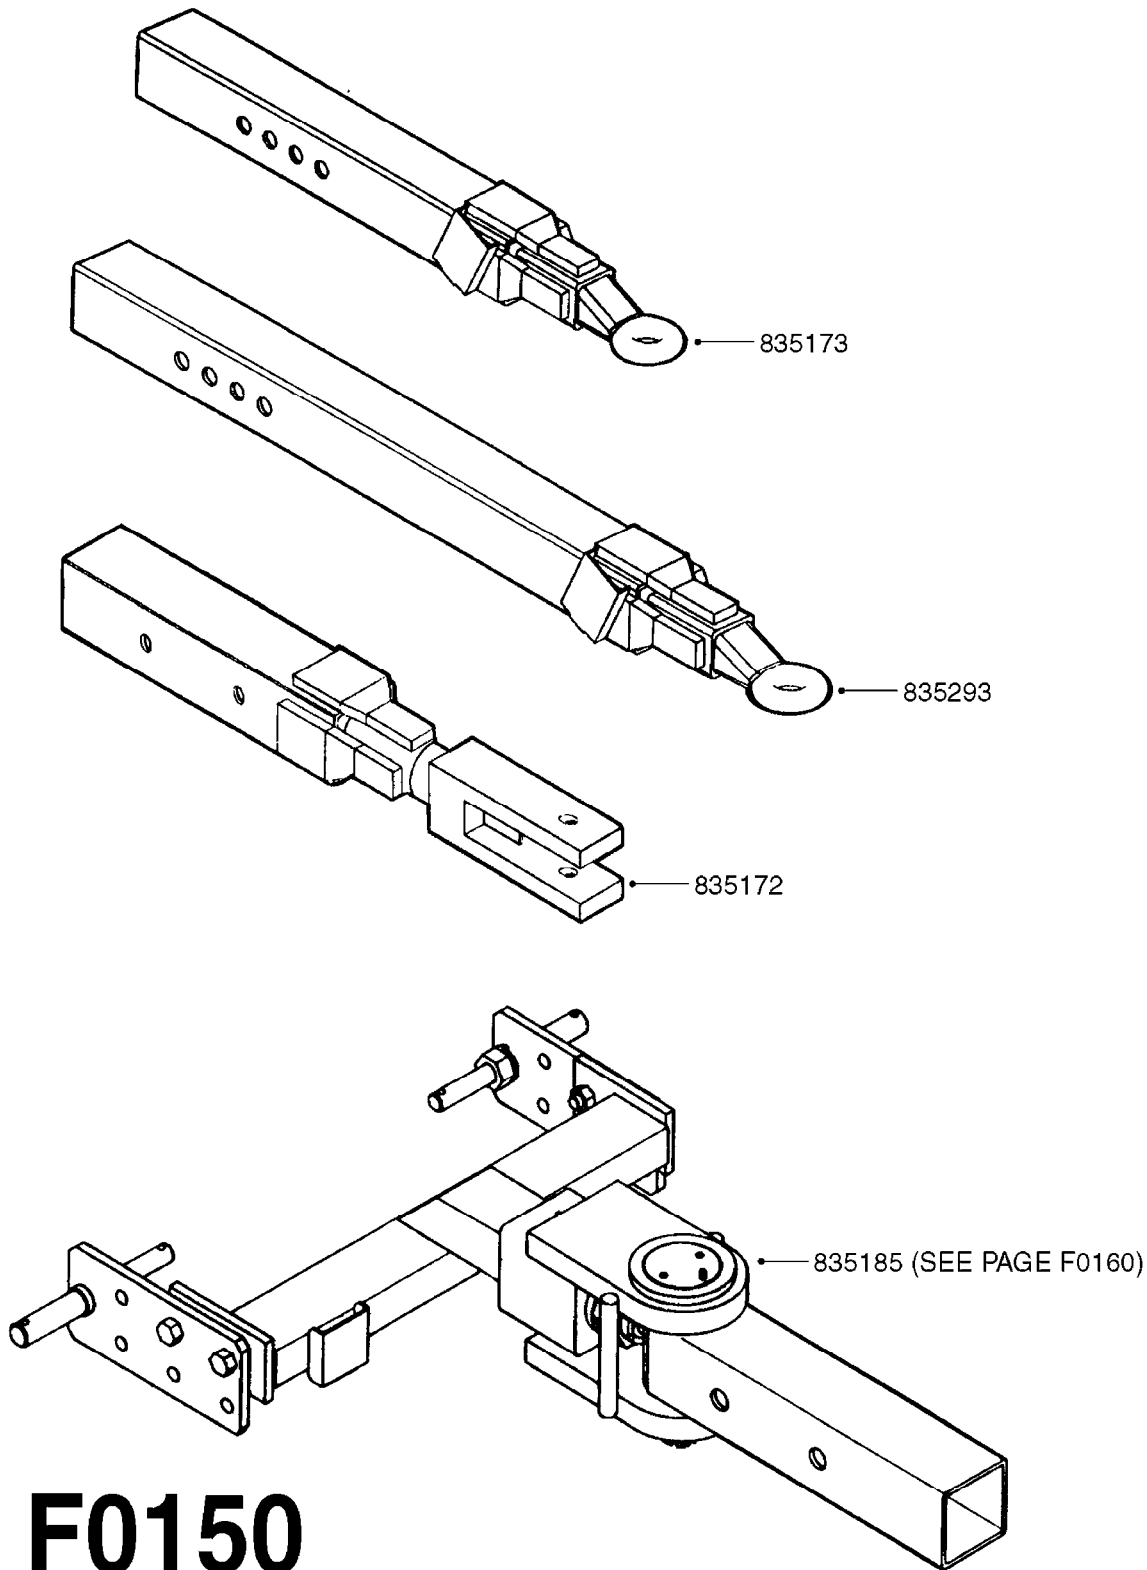

F0150

DRAWBARS - MERCURY/ARROW
F0150-HIN, 01:01:16

Page 1
Date 05.08.2019 11:32

parts-n°	order qty	description
835172	1	DRAWBAR STD. F.TG BV CR
835173	1	DRAWBAR RING HITCH ARROW
835185	1	DRAWBAR TURNABLE F.TG BV CR
835293	1	DRAWBAR RING HITCH