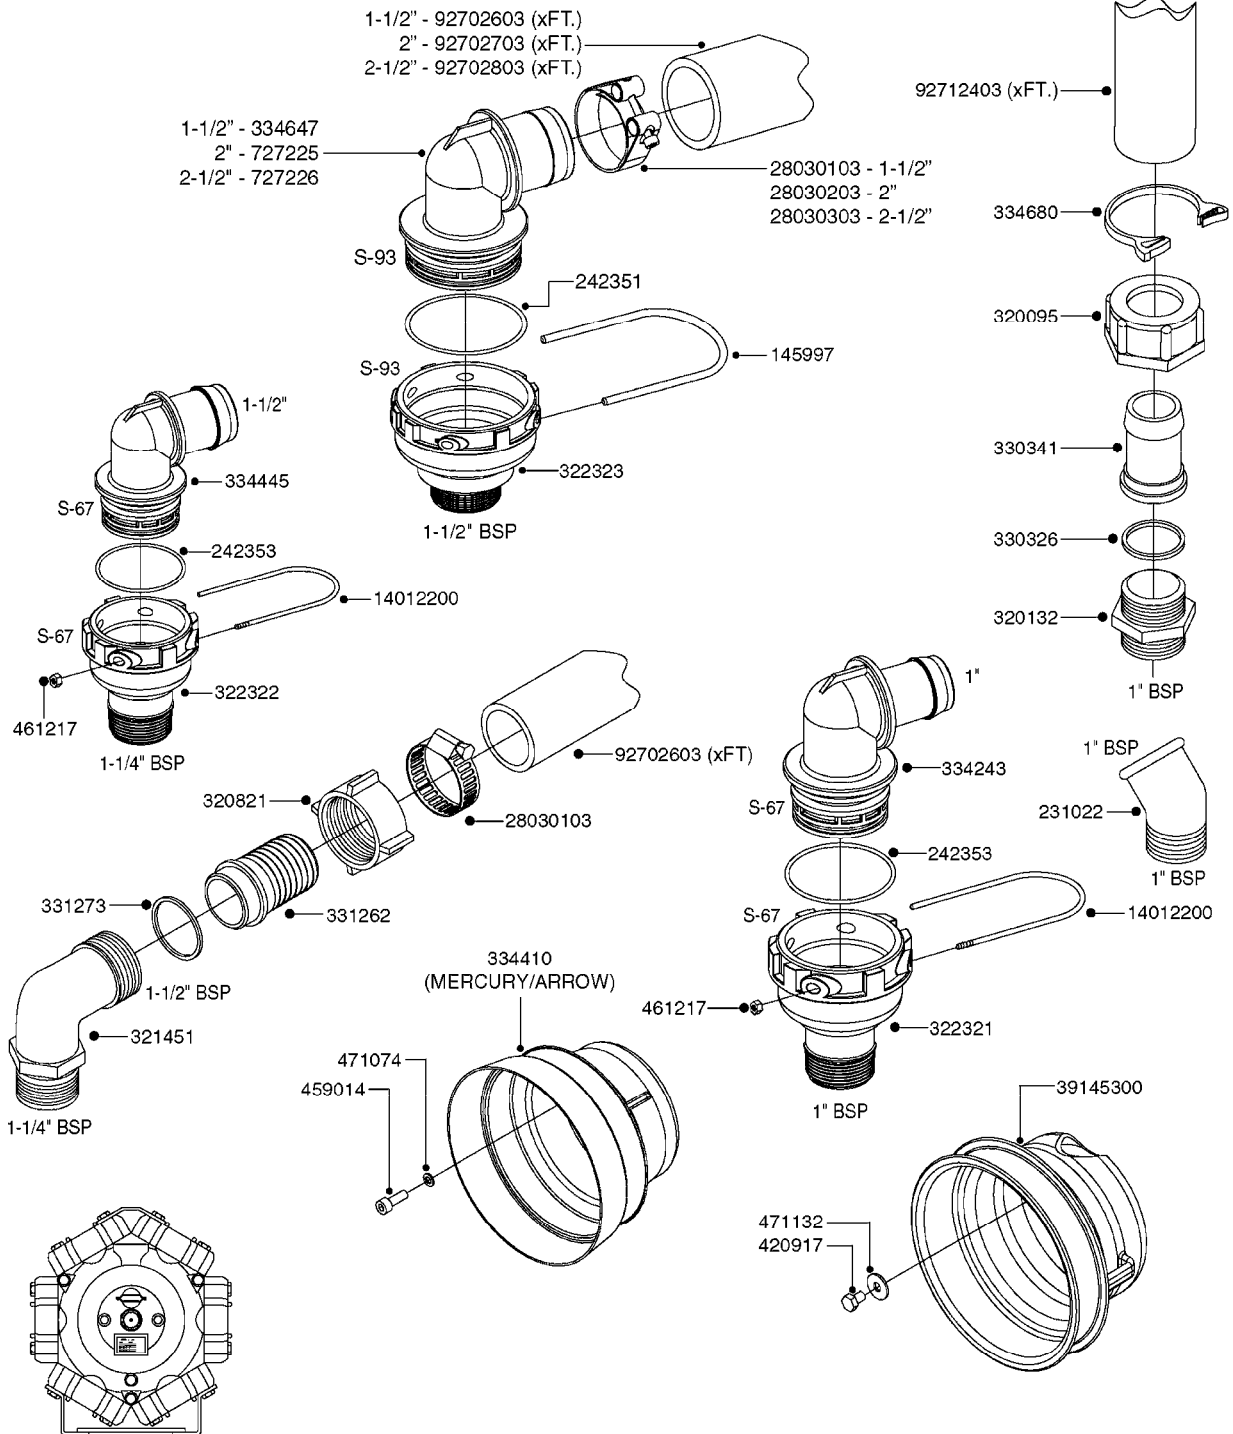

SUCTION SIDE OF PUMP

PRESSURE SIDE OF PUMP

COMPLETE PUMP
(NLA) REPLACED BY 364 PUMP (SEE PAGE A0280)

A0300

PUMP - 361/363 FITTINGS
A0300-HIN, 28:05:19

Page 1
Date 05.08.2019 11:32

parts-n°	order qty	description
145997	1	FITT.DK S-93 FORK
231022	1	FITT.DK ELB. 1' BSP GF 121
242351	1	O-RING D69.5X3.0 VITON F.S-93
242353	1	O-RING 3 X 44.2 VITON
320095	1	FITT.DK NUT 1" BSP
320132	1	FITT.DK HN 1" BSP
320821	1	FITT.DK NUT 1-1/2" BSP
321451	1	FITT.DK ELB.1-1/2 X1-1/4 80DEG
322321	1	FITT.DK S-67 X 1"BSP MALE
322322	1	FITT.DK S-67 X 1-1/4"BSP MALE
322323	1	FITT.DK S-93 X 1-1/2"BSP MALE
330326	1	O-RING D30/D24X2 F.1"NUT
330341	1	FITT.DK HB 1" F. 1" NUT
331262	1	FITT.DK HB 1-1/2" F. 1-1/2"NUT
331273	1	O-RING D44/D38X2 F.1-1/2"
334243	1	FITT.DK S-67 ELB.1"
334410	1	PROTECTION PUM
334445	1	FITT.DK S-67 ELB.1-1/2"
334647	1	FITT.DK S93 ELB 1-1/2" 90 PVC
334680	1	CLAMP HOSE PLASTIC 1"
420917	1	BOLT HEX 8.8 RAW M8X12 FT
459014	1	ALLEN SCREW M8 X 15 GALV.DIN93
461217	1	NUT HEX M5 LOCK
471074	1	WASHER M8 ELZ
471132	1	WASHER D24/D8.4 X 2 SS
727225	1	FITT.DK S-93 ELB.2'PVC W/ORING
727226	1	FITT. S93 2-1/2" 90° S W/O-RING
14012200	1	FITT.DK S-67 FORK W/M5 THREADS
28030103	1	CLAMP HOSE GEAR P5/4-S1.5"6724
28030203	1	CLAMP HOSE T-BOLT S2" 235-67
28030303	1	CLAMP HOSE T-BOLT S2.5" 235-76
39145300	1	PTO SHIELD Ø203 4-POLET MACHINED
92702603	1	HOSE PVC SUCT GRAY 1-1/2"
92702703	1	HOSE PVC SUCT GRAY 2"
92702803	1	HOSE PVC SUCT GRAY 2.5"
92712403	1	HOSE R X1" X300PSI WP X0012"