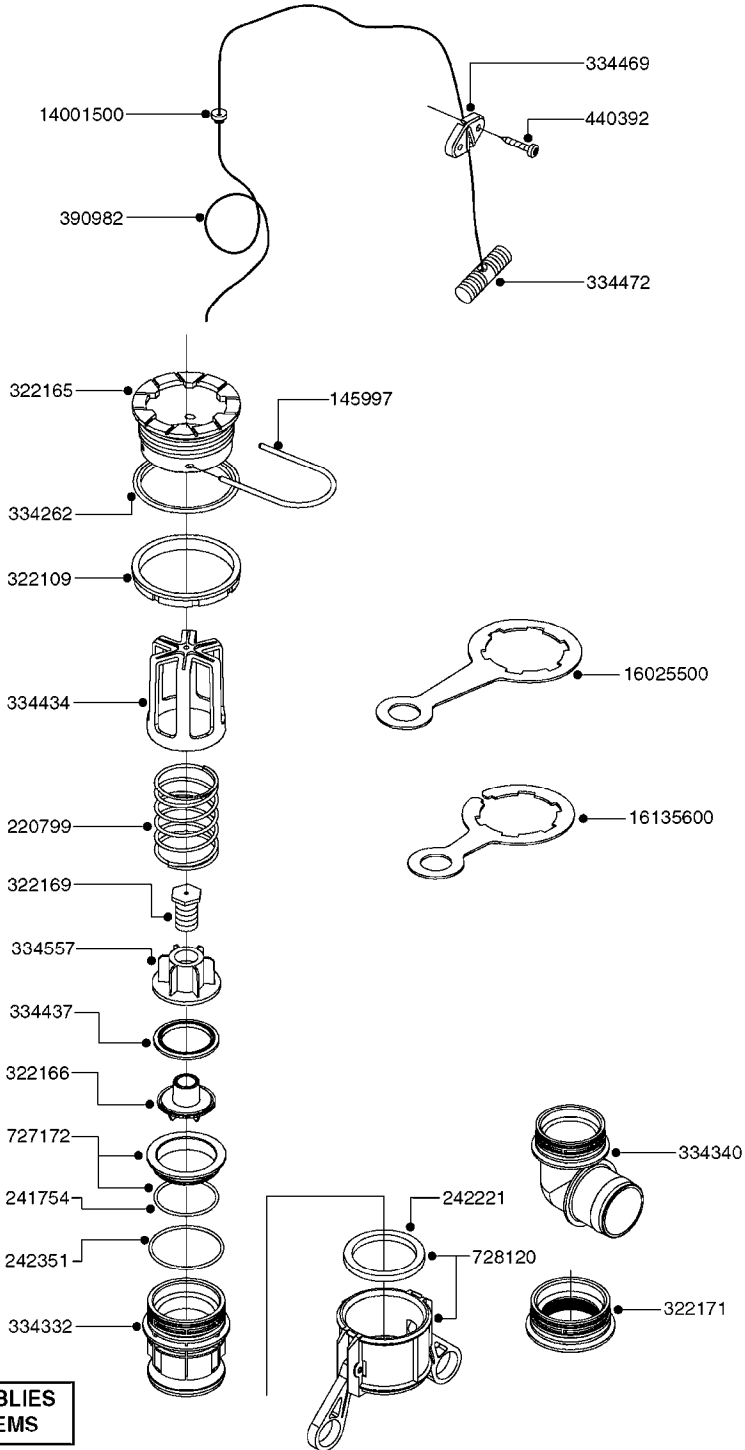

24002503 - Ø 5" (125mm)

24002403 - Ø 4" (100mm)

259034 - Ø 5" (125mm) L=29-1/2" (750mm) PVC

259035 - Ø 4-3/8" (110mm) L=39-3/8" (1000mm) PVC

349012 - Ø 4" (100mm) L=37-3/8" (950mm) PVC

349026 - Ø 5-1/2" (140mm) / Ø 4-3/8" (110mm) PVC

349030 - Ø 5-1/2" (140mm) / Ø 3-1/2" (90mm) PVC

349025 - Ø 5" (125mm) / Ø 4-3/8" (110mm) PVC

349023 - Ø 5" (125mm) PVC

G0420

TUBES & HOSES
G0420-HIN, 01:01:16

Page 1

Date 05.08.2019 11:32

| parts-n° | order qty | description |
|----------|-----------|--------------------------------|
| 259034 | 1 | PVC HOSE D125MM X 0.75M |
| 259035 | 1 | PVC HOSE D100MM X 1.0M |
| 349012 | 1 | PVC TUBE D100MM X 950MM |
| 349023 | 1 | GREY PVC LID D125MM |
| 349025 | 1 | CONNECT.PIECE PVC D125MM-110MM |
| 349026 | 1 | CONICAL REDUC.PVC D140MM-100MM |
| 349030 | 1 | 140MM-90MM PVC ADAPTER |
| 24002403 | 1 | HOSE R X TPR 4" BLACK |
| 24002503 | 1 | HOSE R X TPR 5" BLACK |